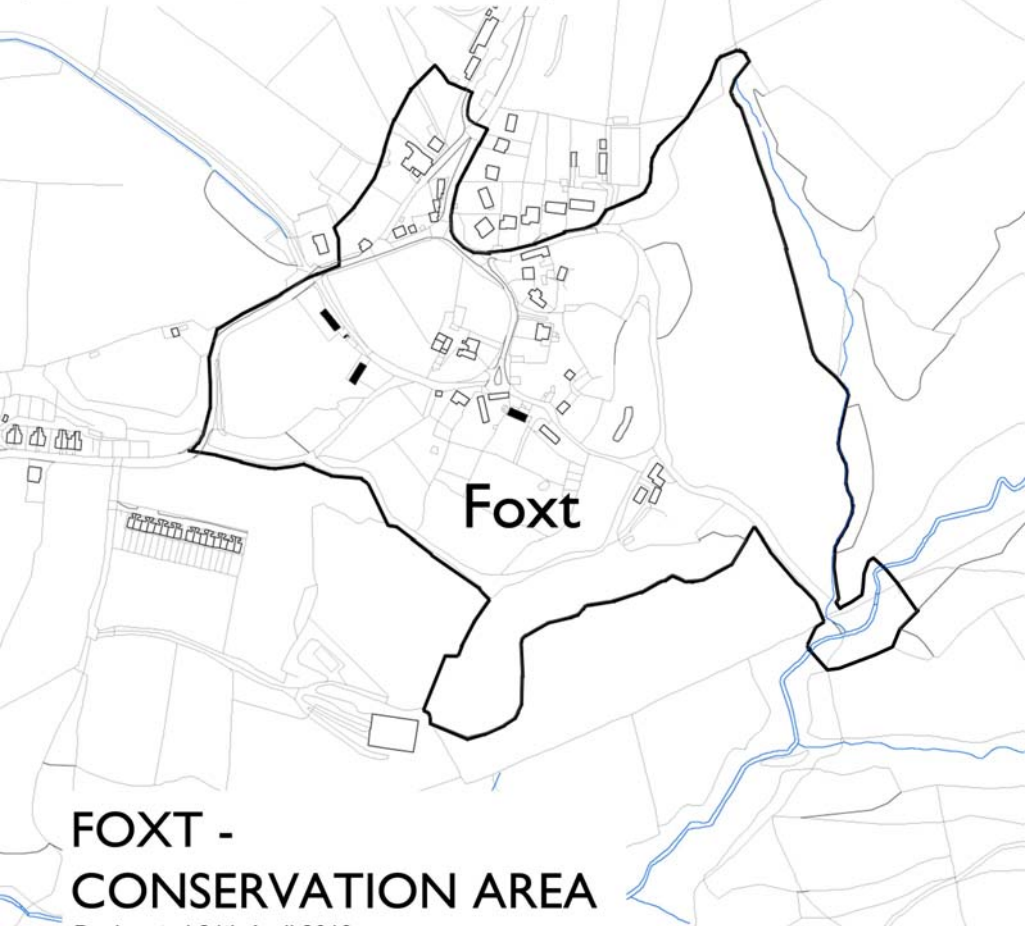

STAFFORDSHIRE
moorlands
DISTRICT COUNCIL

ACHIEVING • EXCELLENCE

FOXT - CONSERVATION AREA

Designated 24th April 2018

This map is reproduced from Ordnance Survey material with the permission of Ordnance Survey on behalf of the Controller of Her Majesty's Stationery Office (c) Crown Copyright. Unauthorised reproduction infringes Crown Copyright & may lead to prosecution or civil proceedings. Staffordshire Moorlands District Council Licence No.100018384 (2018)