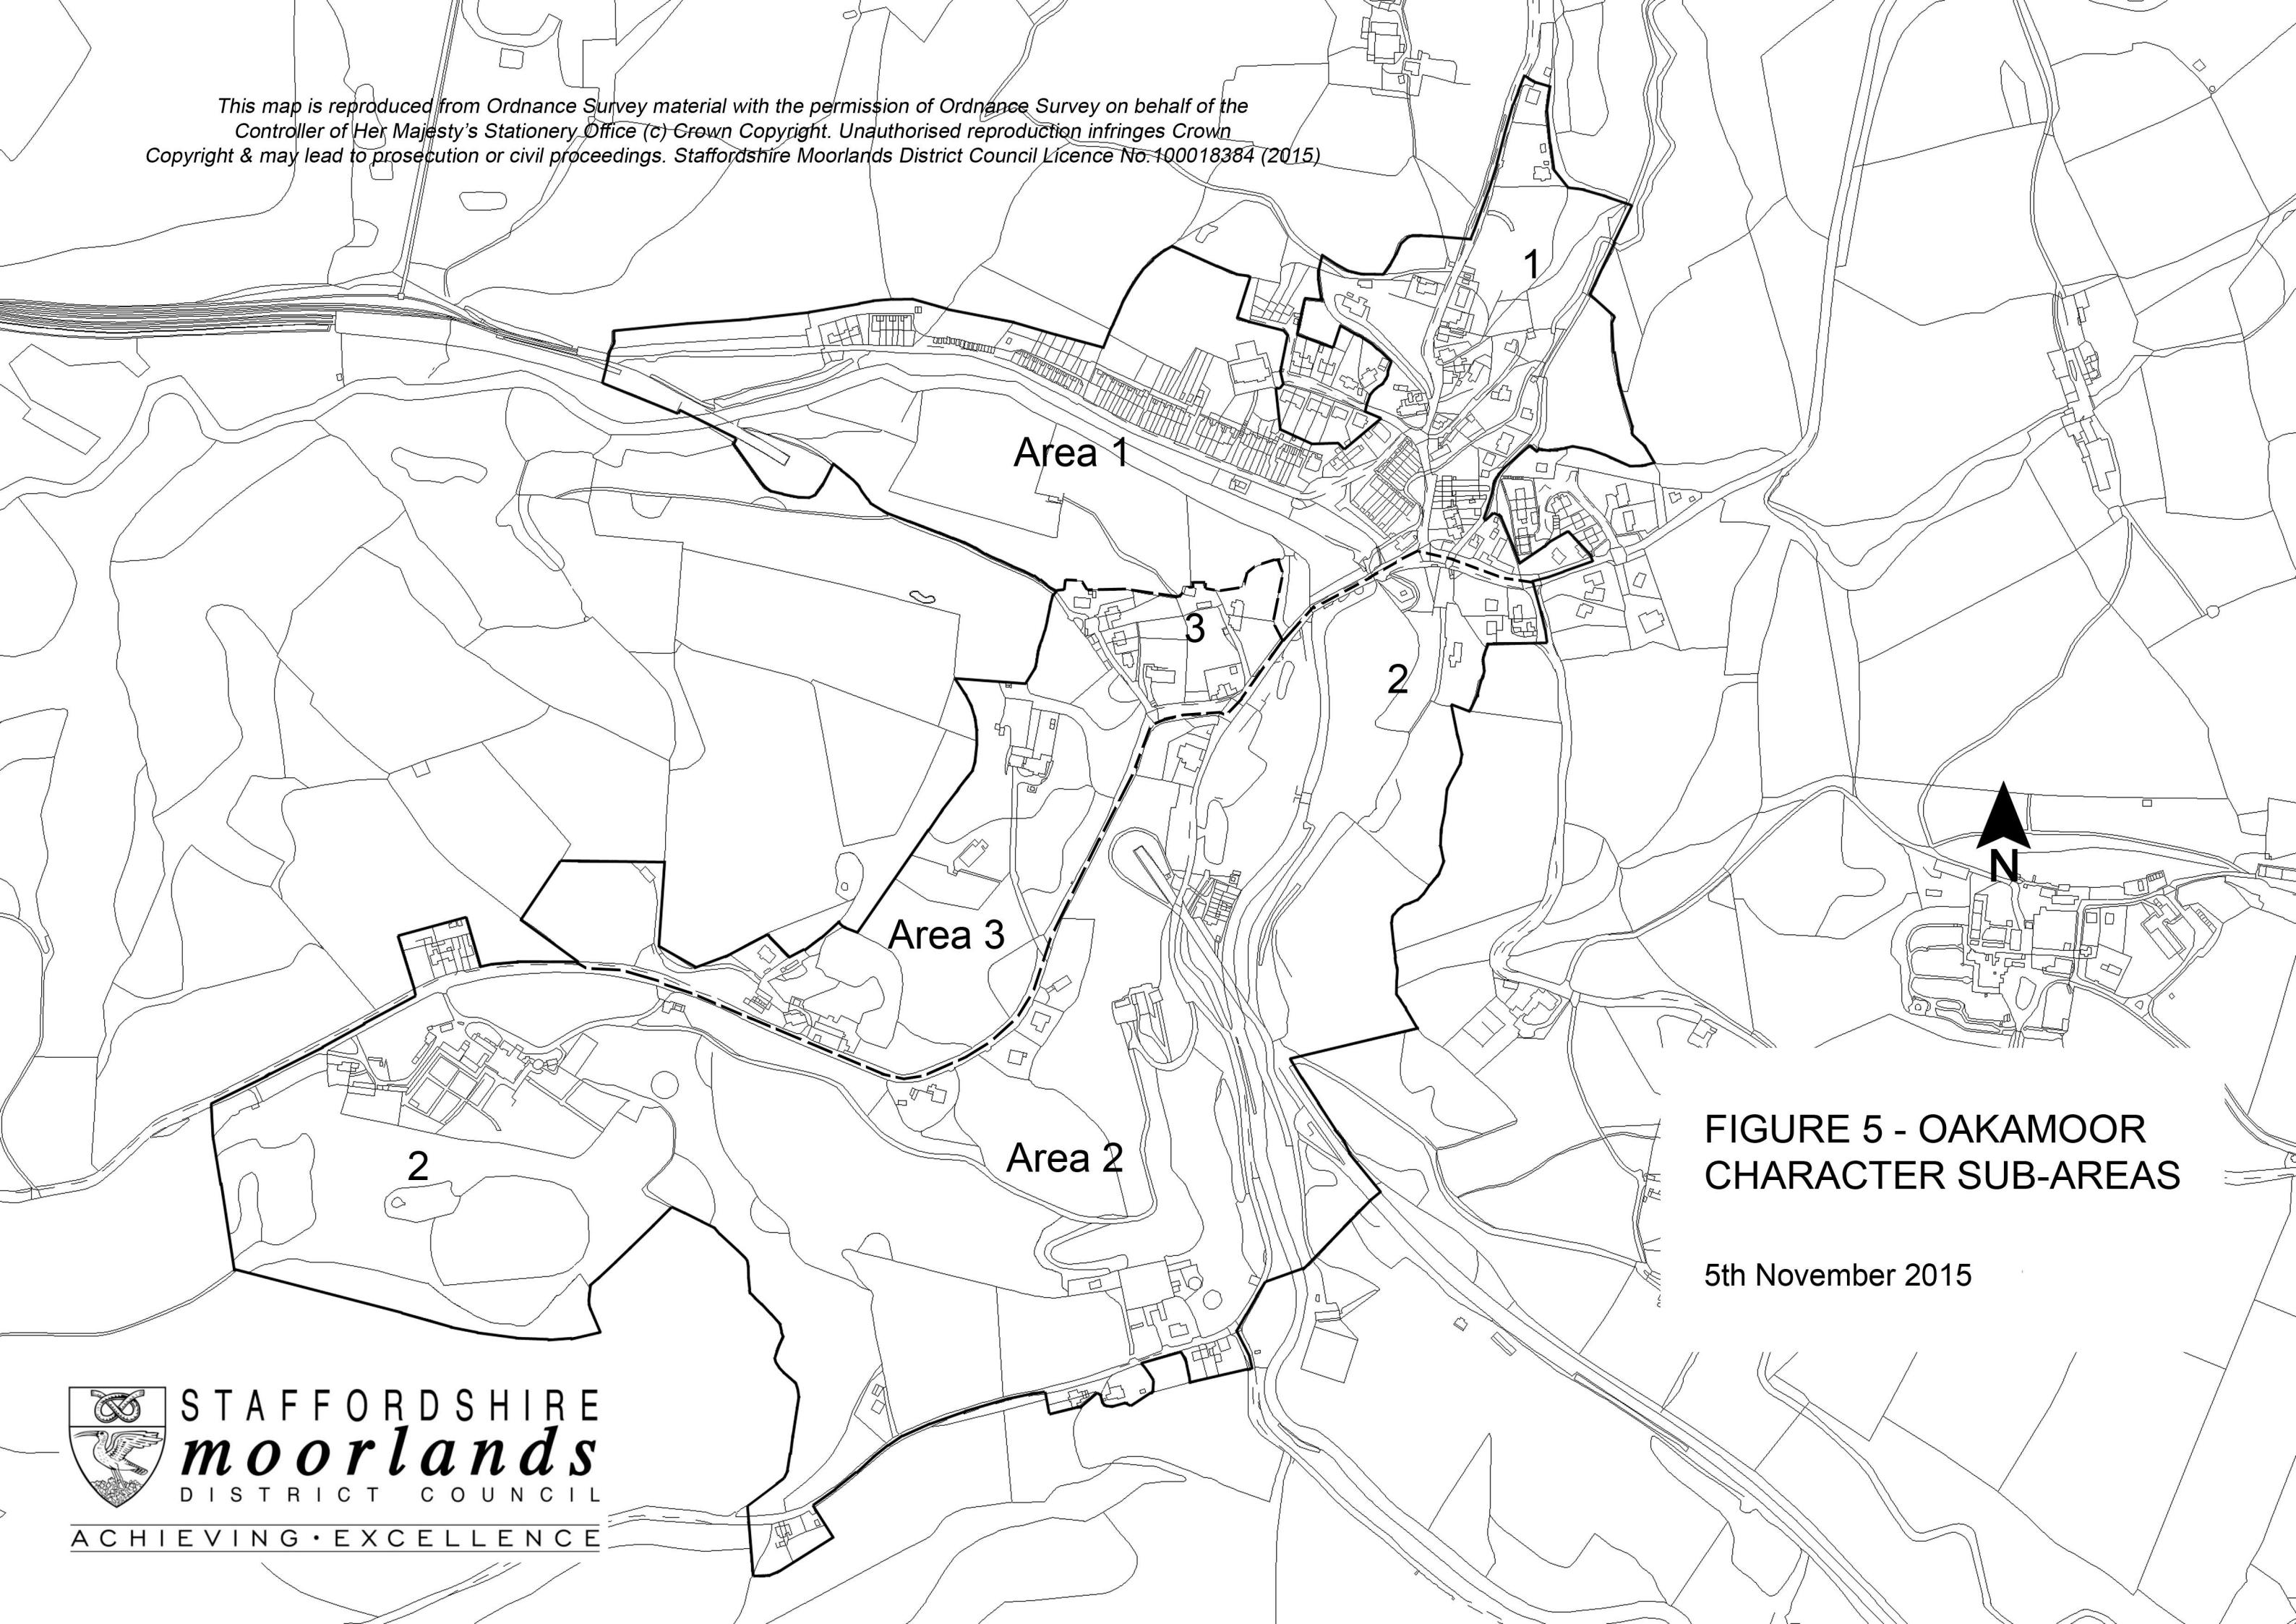

This map is reproduced from Ordnance Survey material with the permission of Ordnance Survey on behalf of the Controller of Her Majesty's Stationery Office (c) Crown Copyright. Unauthorised reproduction infringes Crown Copyright & may lead to prosecution or civil proceedings. Staffordshire Moorlands District Council Licence No.100018384 (2015)

FIGURE 5 - OAKAMoor
CHARACTER SUB-AREAS

5th November 2015