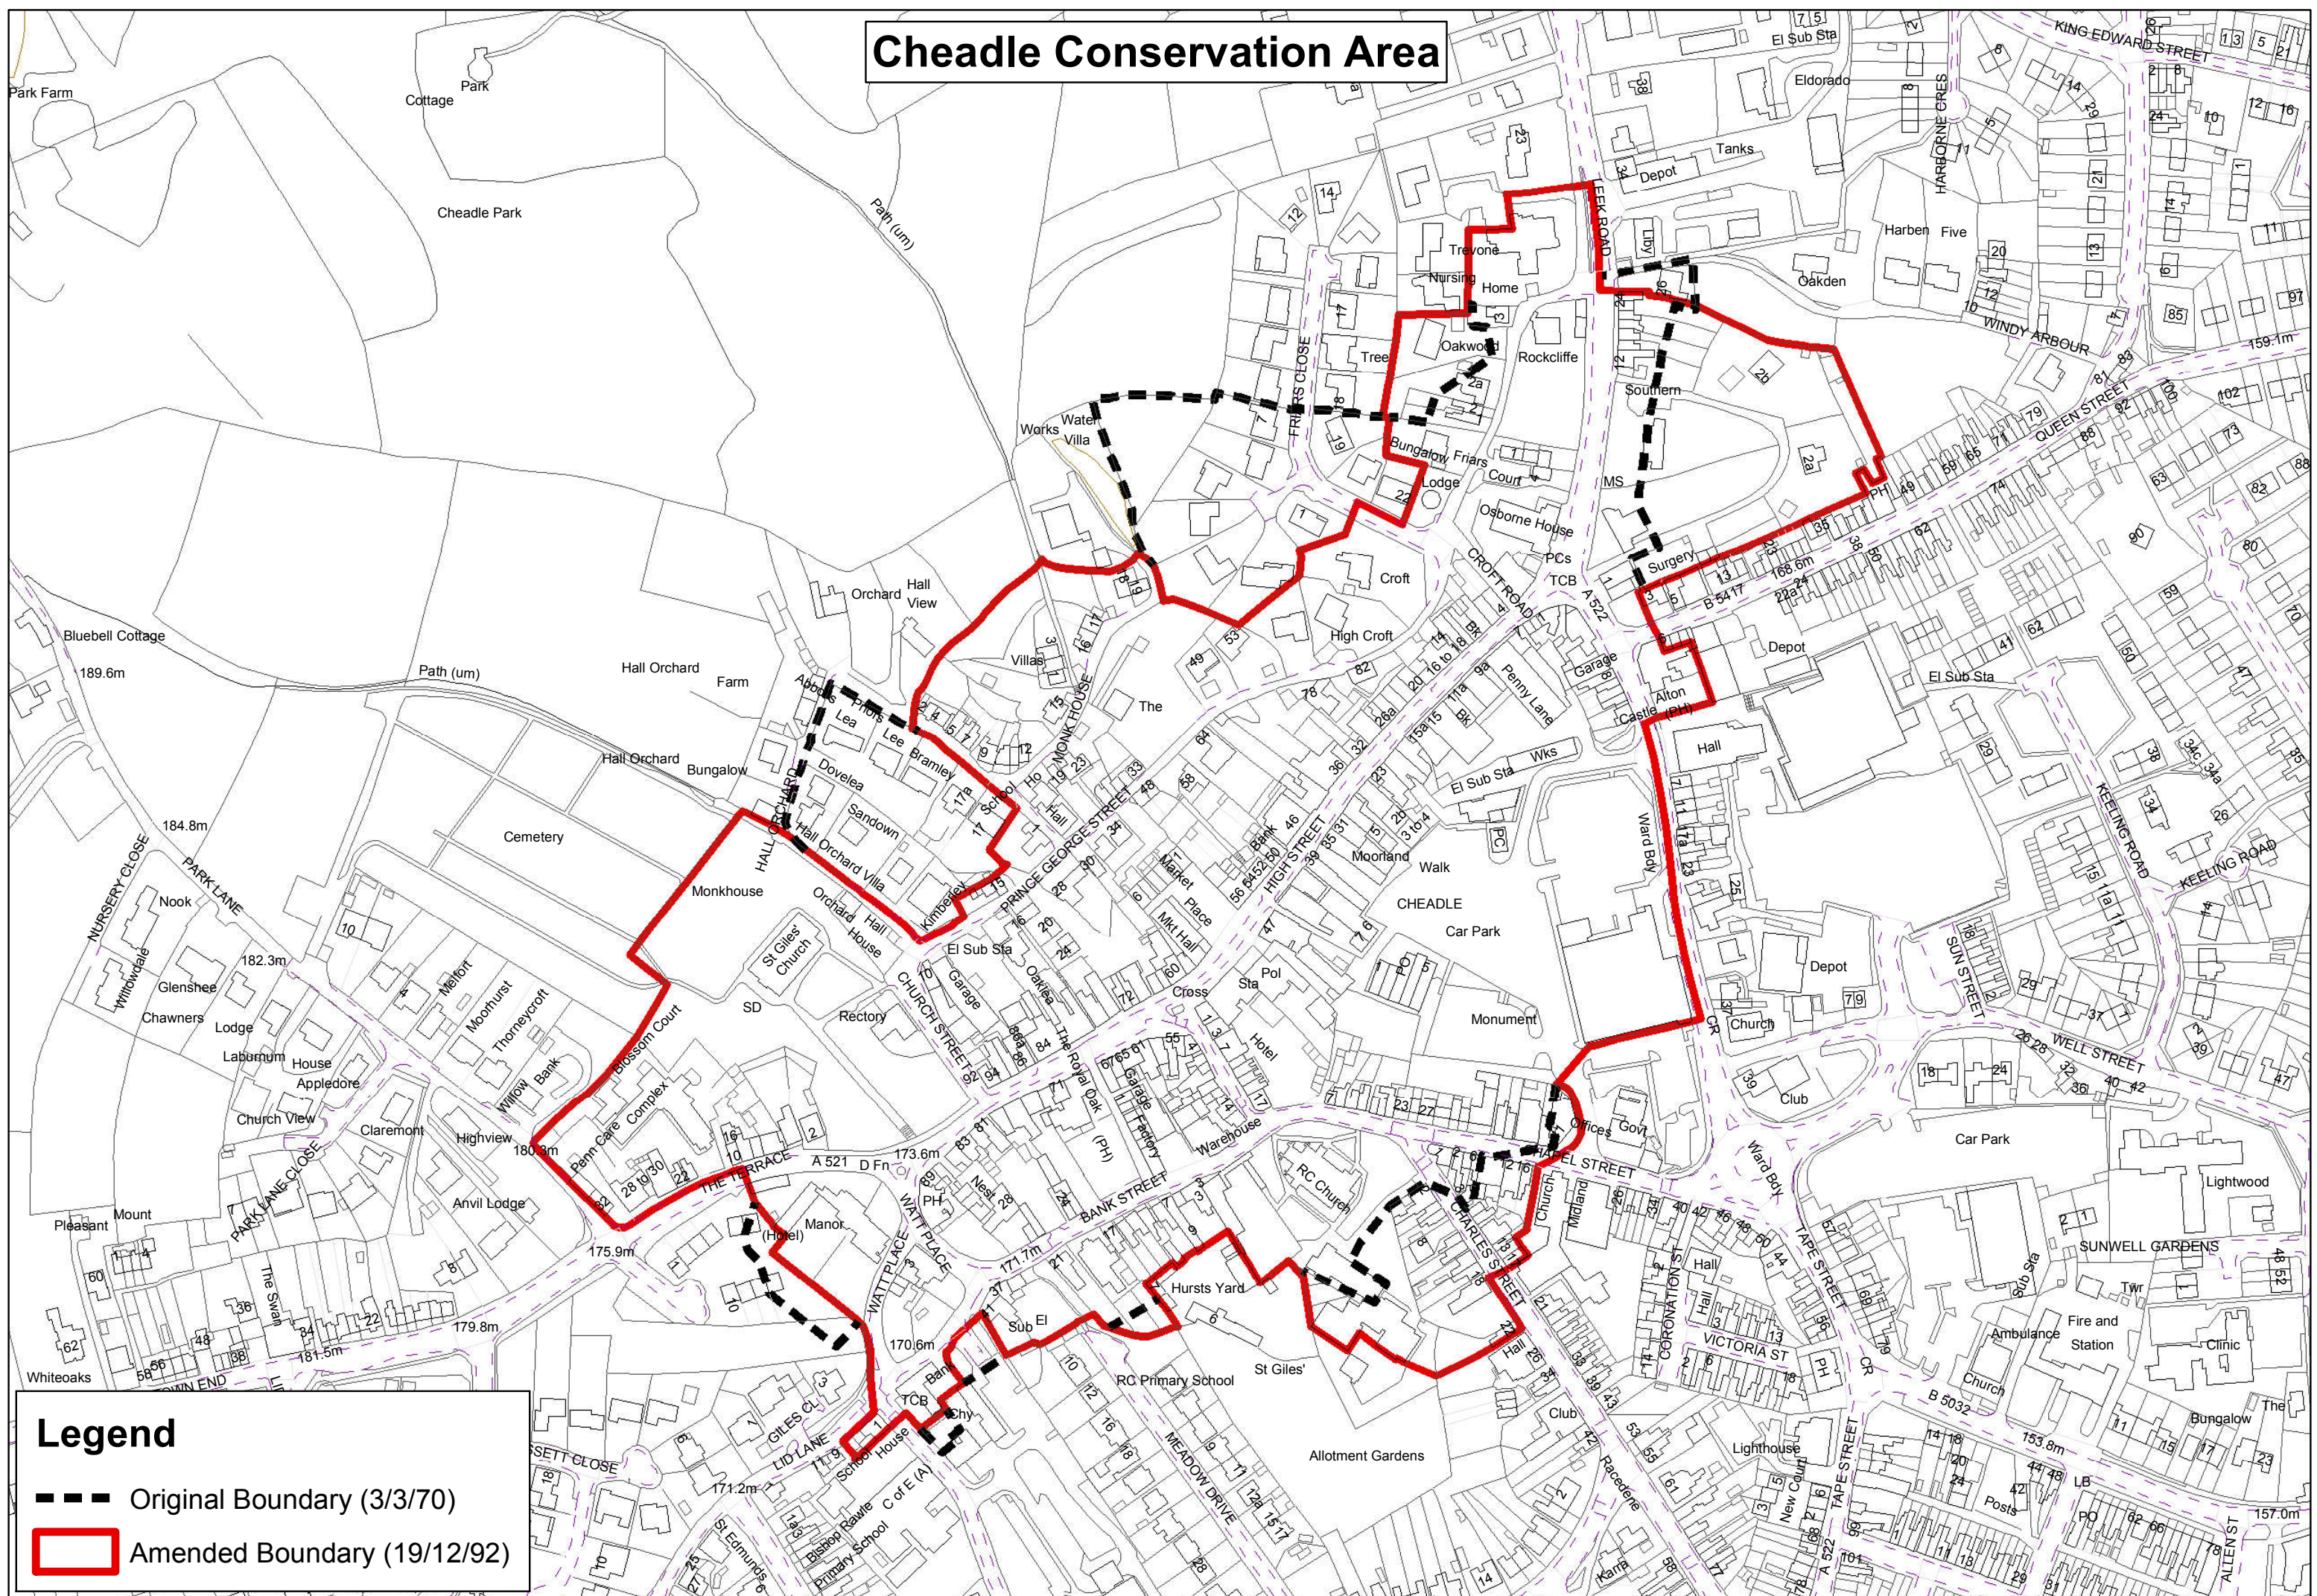

Cheadle Conservation Area

Legend

- Original Boundary (3/3/70)
- Amended Boundary (19/12/92)