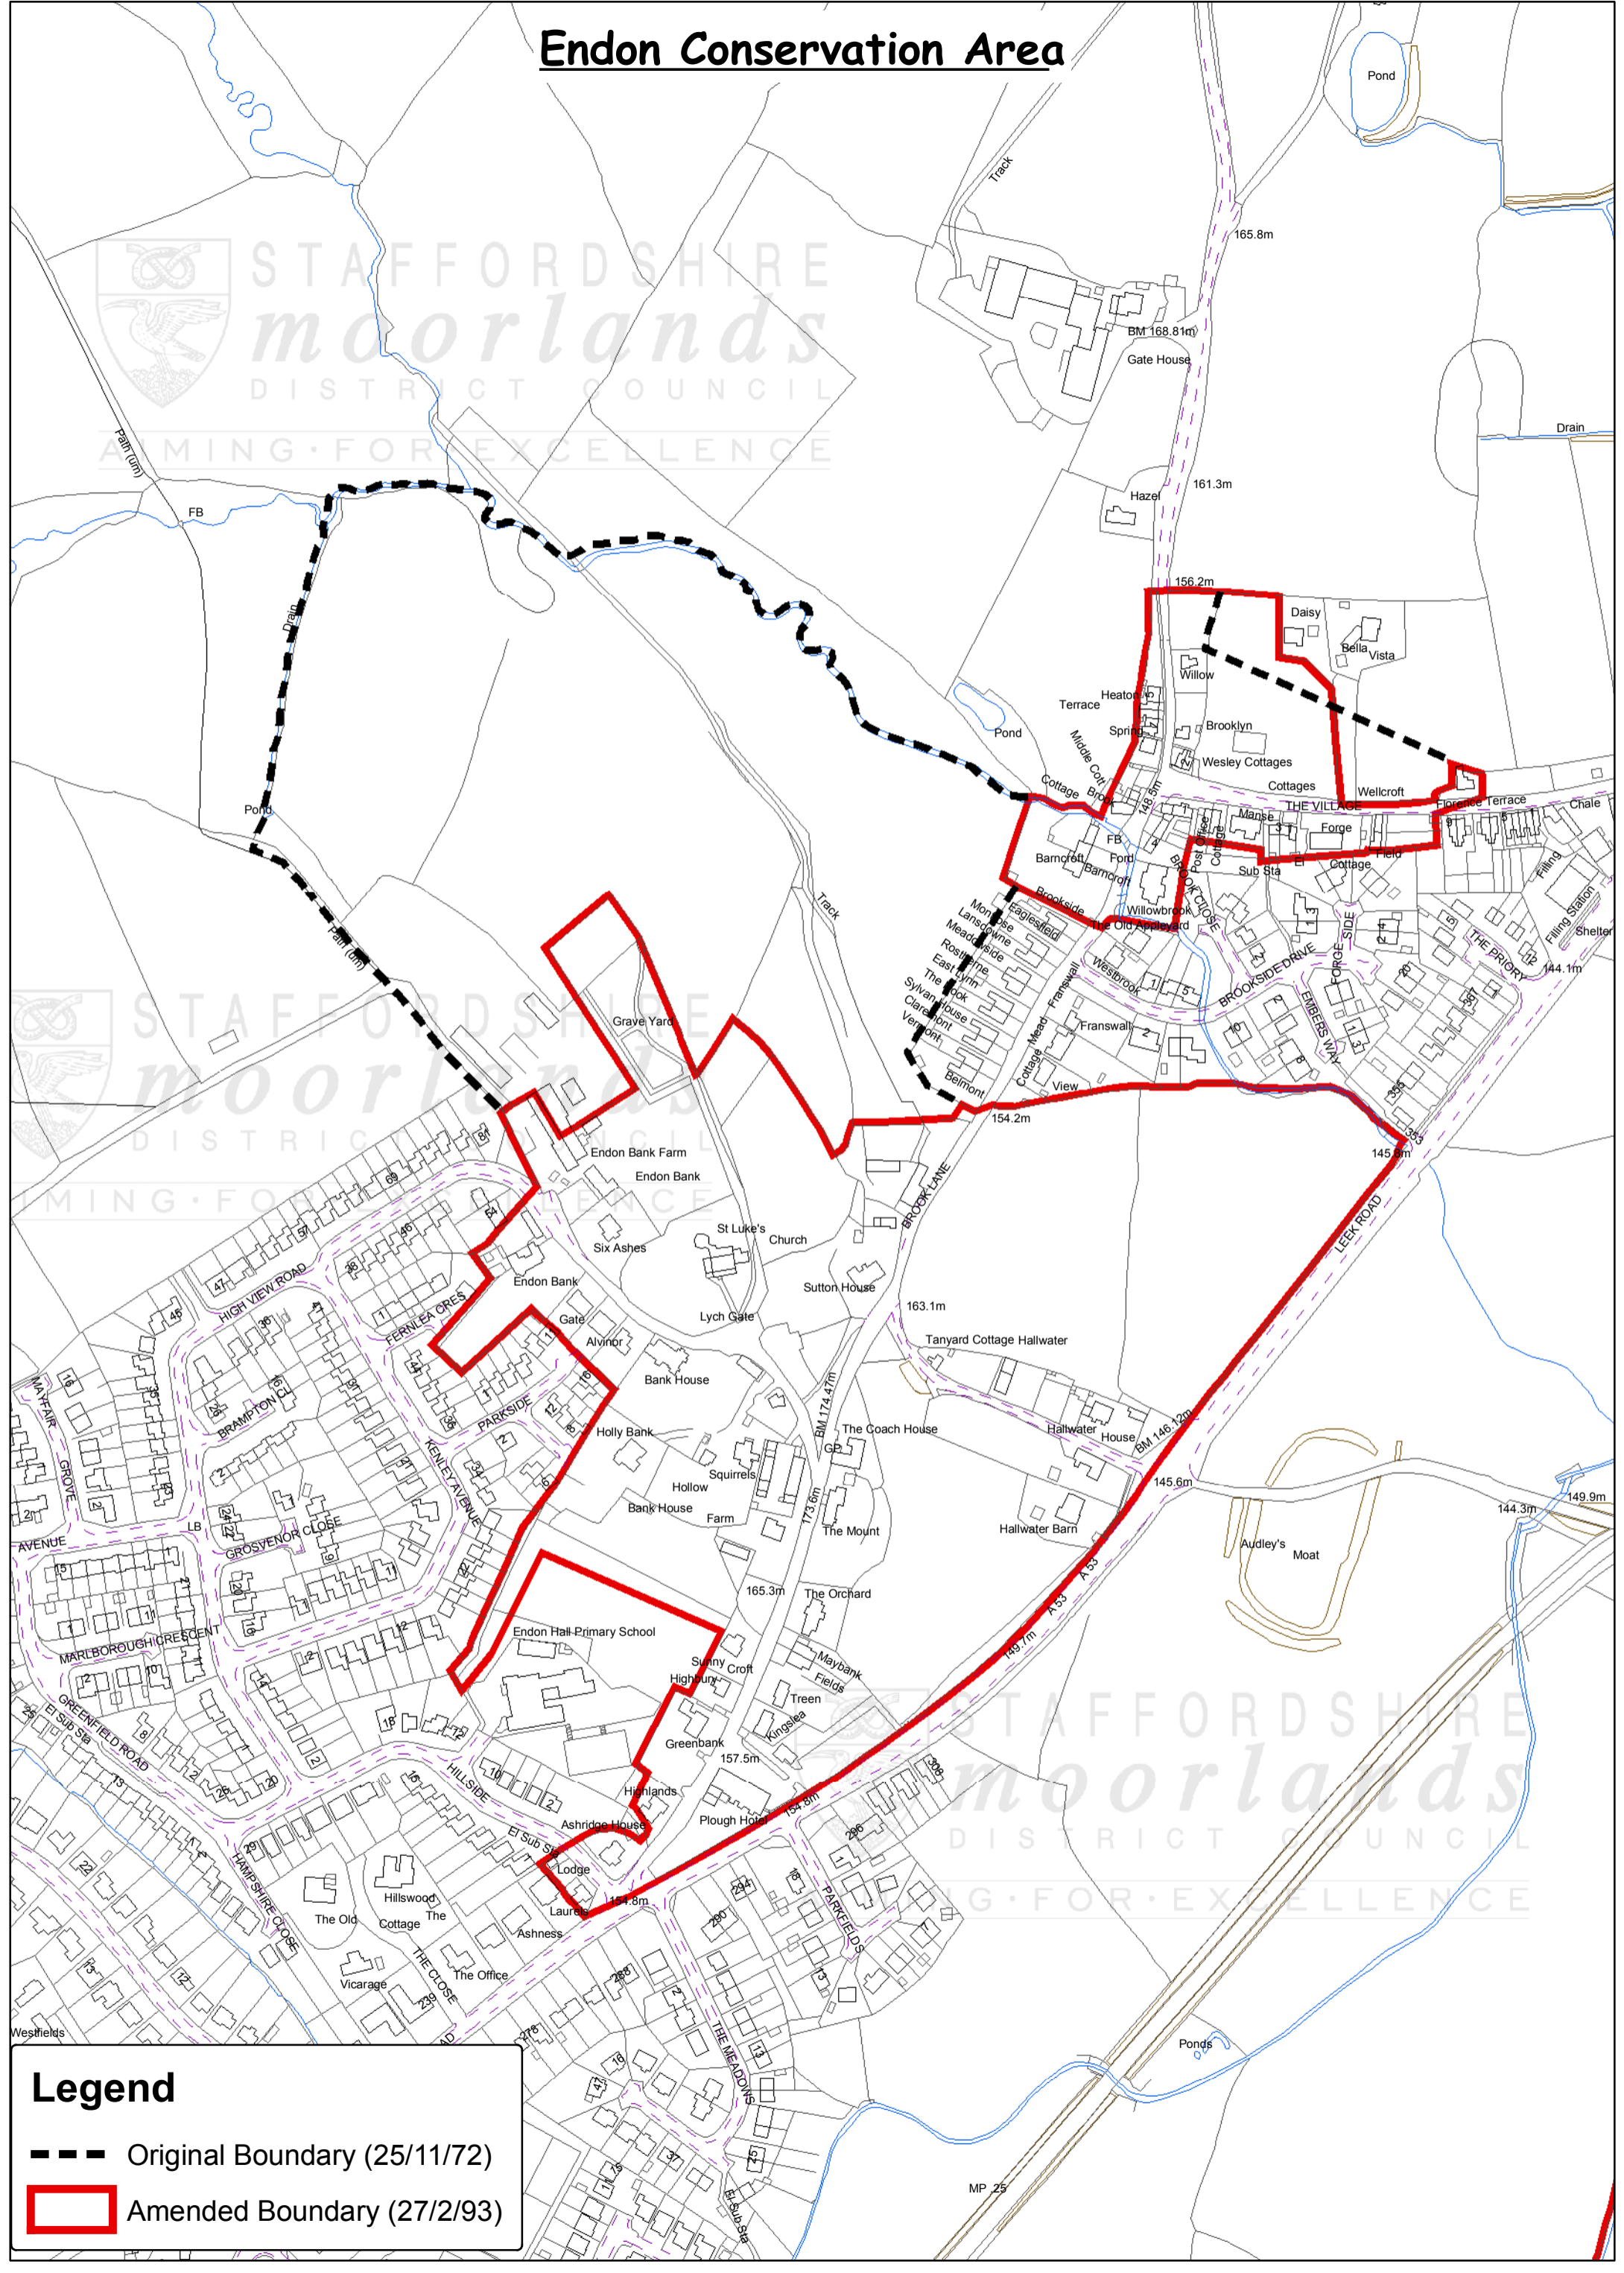

Endon Conservation Area

Legend

- Original Boundary (25/11/72)
- Amended Boundary (27/2/93)

Scale 1:3000

This map is reproduced from Ordnance Survey material with the permission of Ordnance Survey on behalf of the Controller of Her Majesty's Stationery Office. © Crown copyright. Unauthorised reproduction infringes Crown copyright and may lead to prosecution or civil proceedings. Staffordshire Moorlands District Council. Licence No. 100018384. 2006.