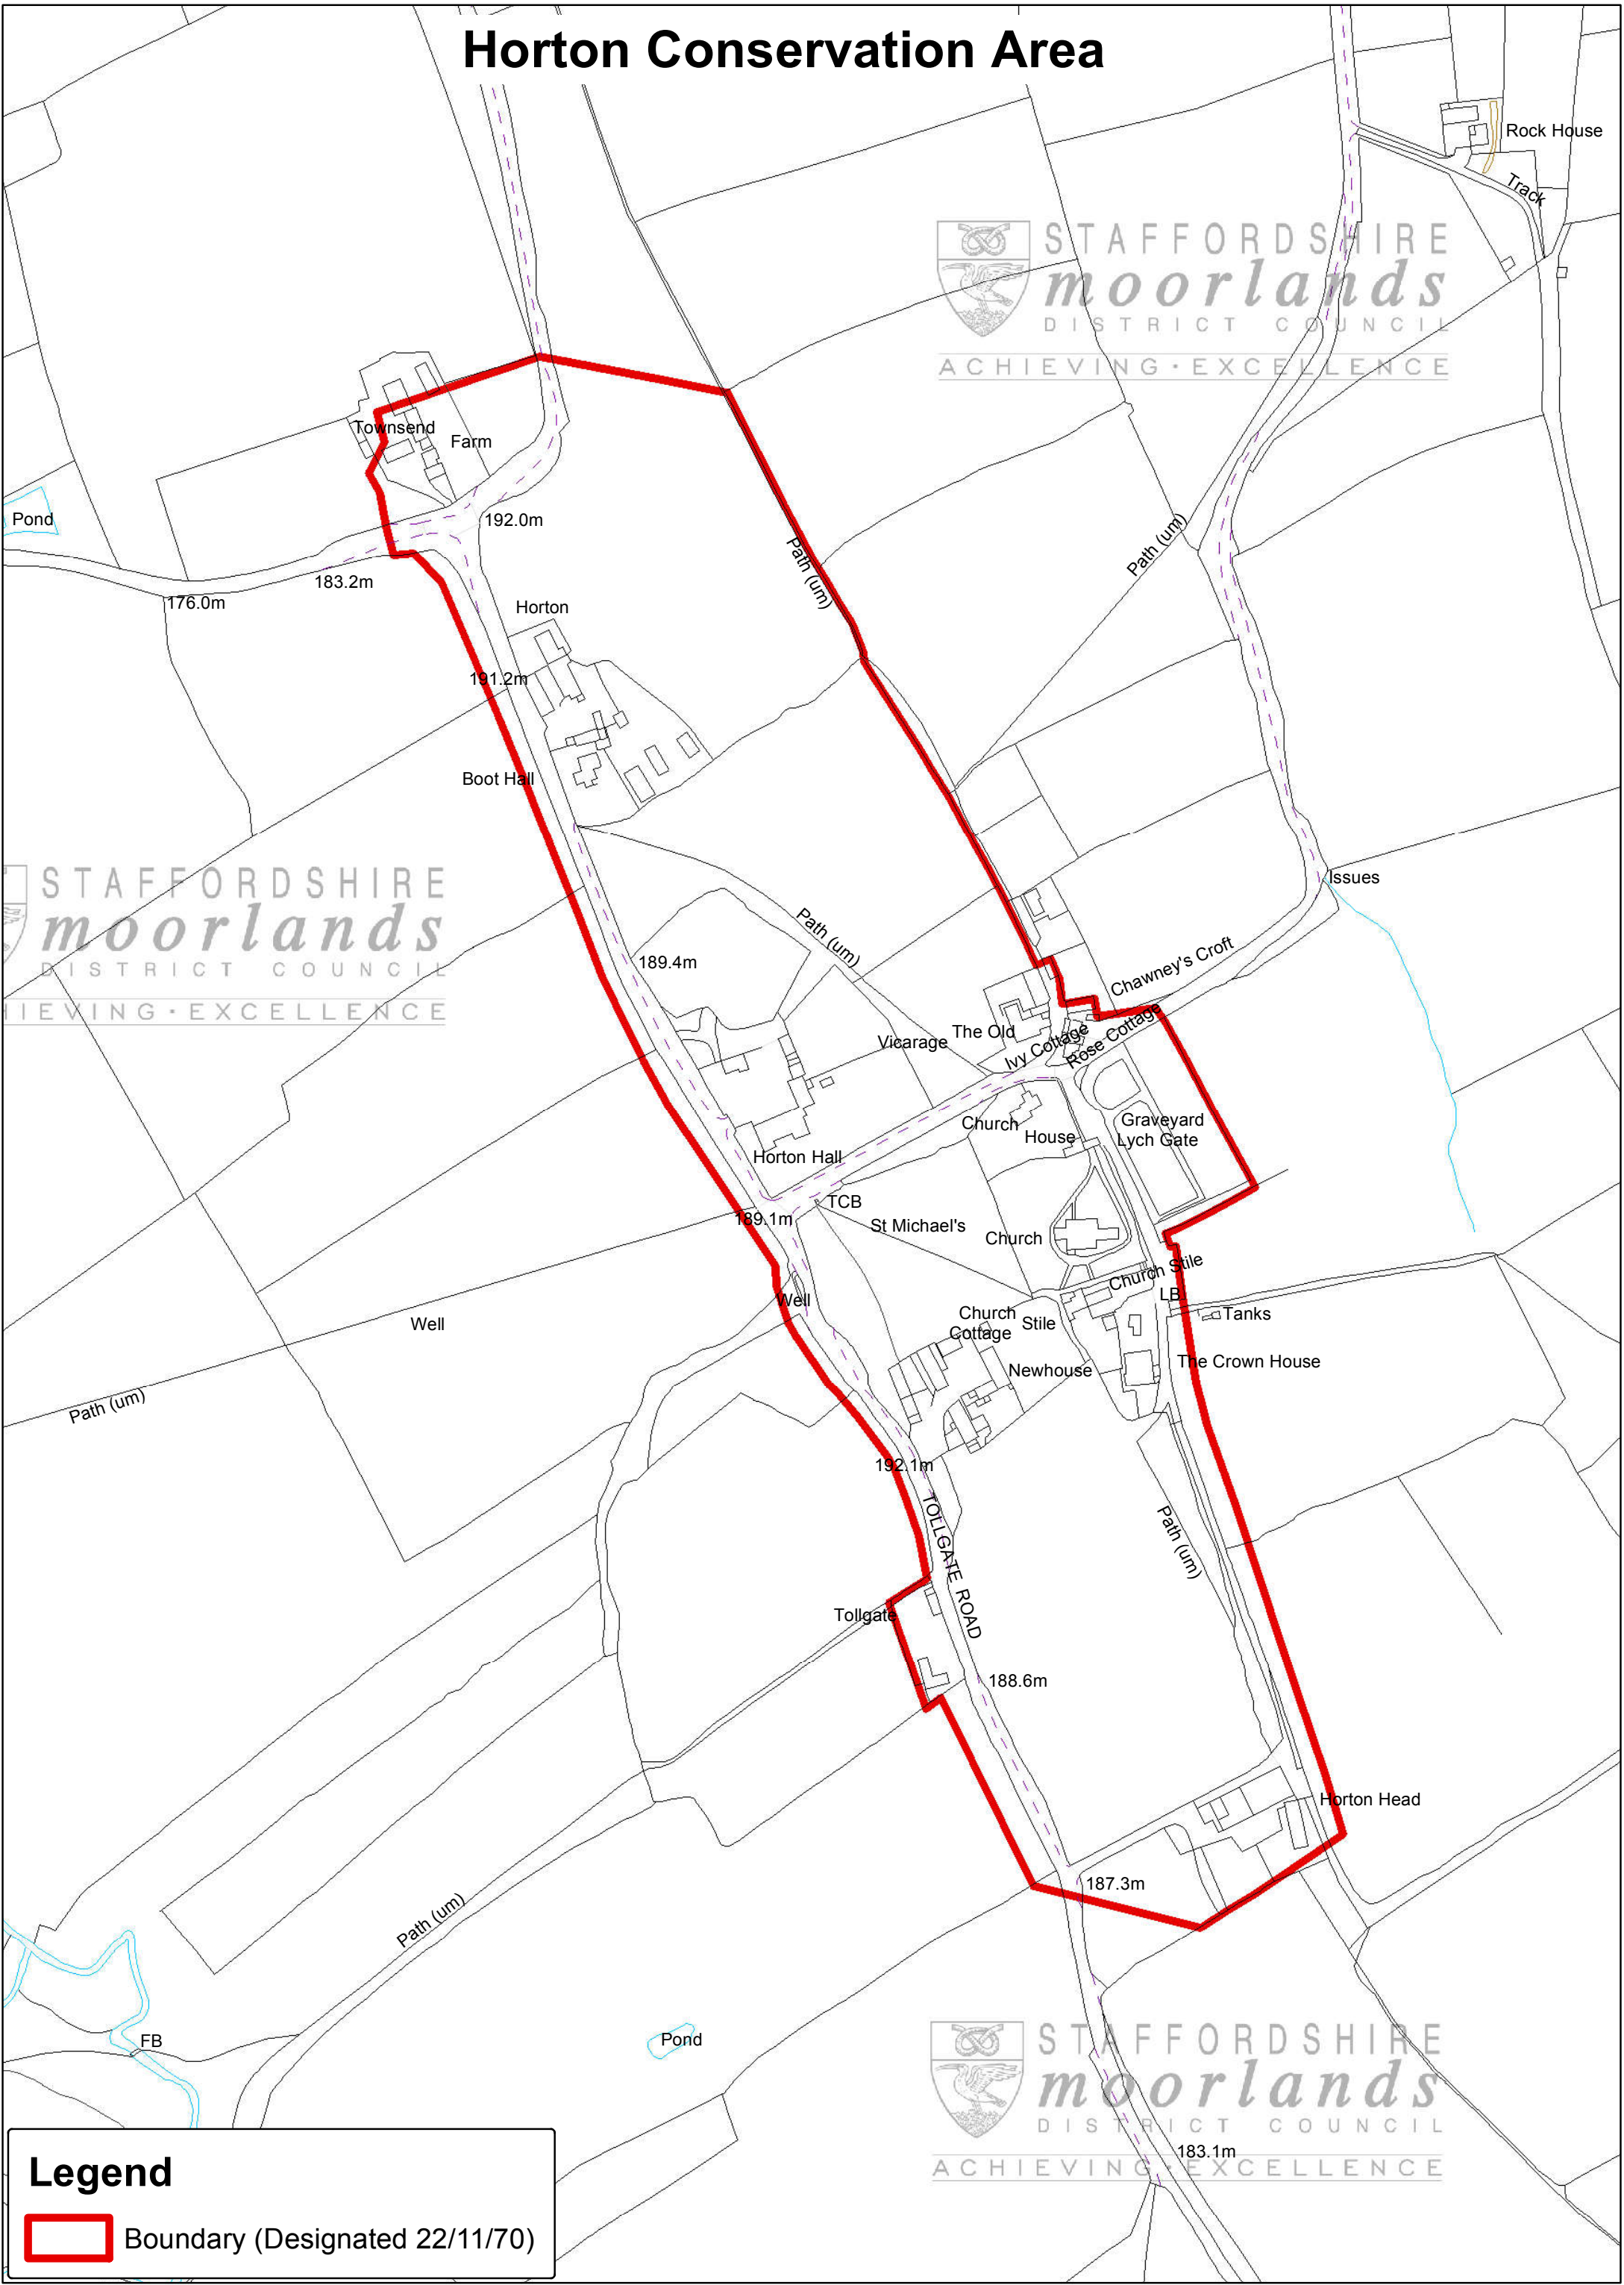

Horton Conservation Area

STAFFORDSHIRE
moorlands
DISTRICT COUNCIL
ACHIEVING EXCELLENCE

STAFFORDSHIRE
moorlands
DISTRICT COUNCIL
ACHIEVING EXCELLENCE

STAFFORDSHIRE
moorlands
DISTRICT COUNCIL
ACHIEVING EXCELLENCE

Legend

 Boundary (Designated 22/11/70)