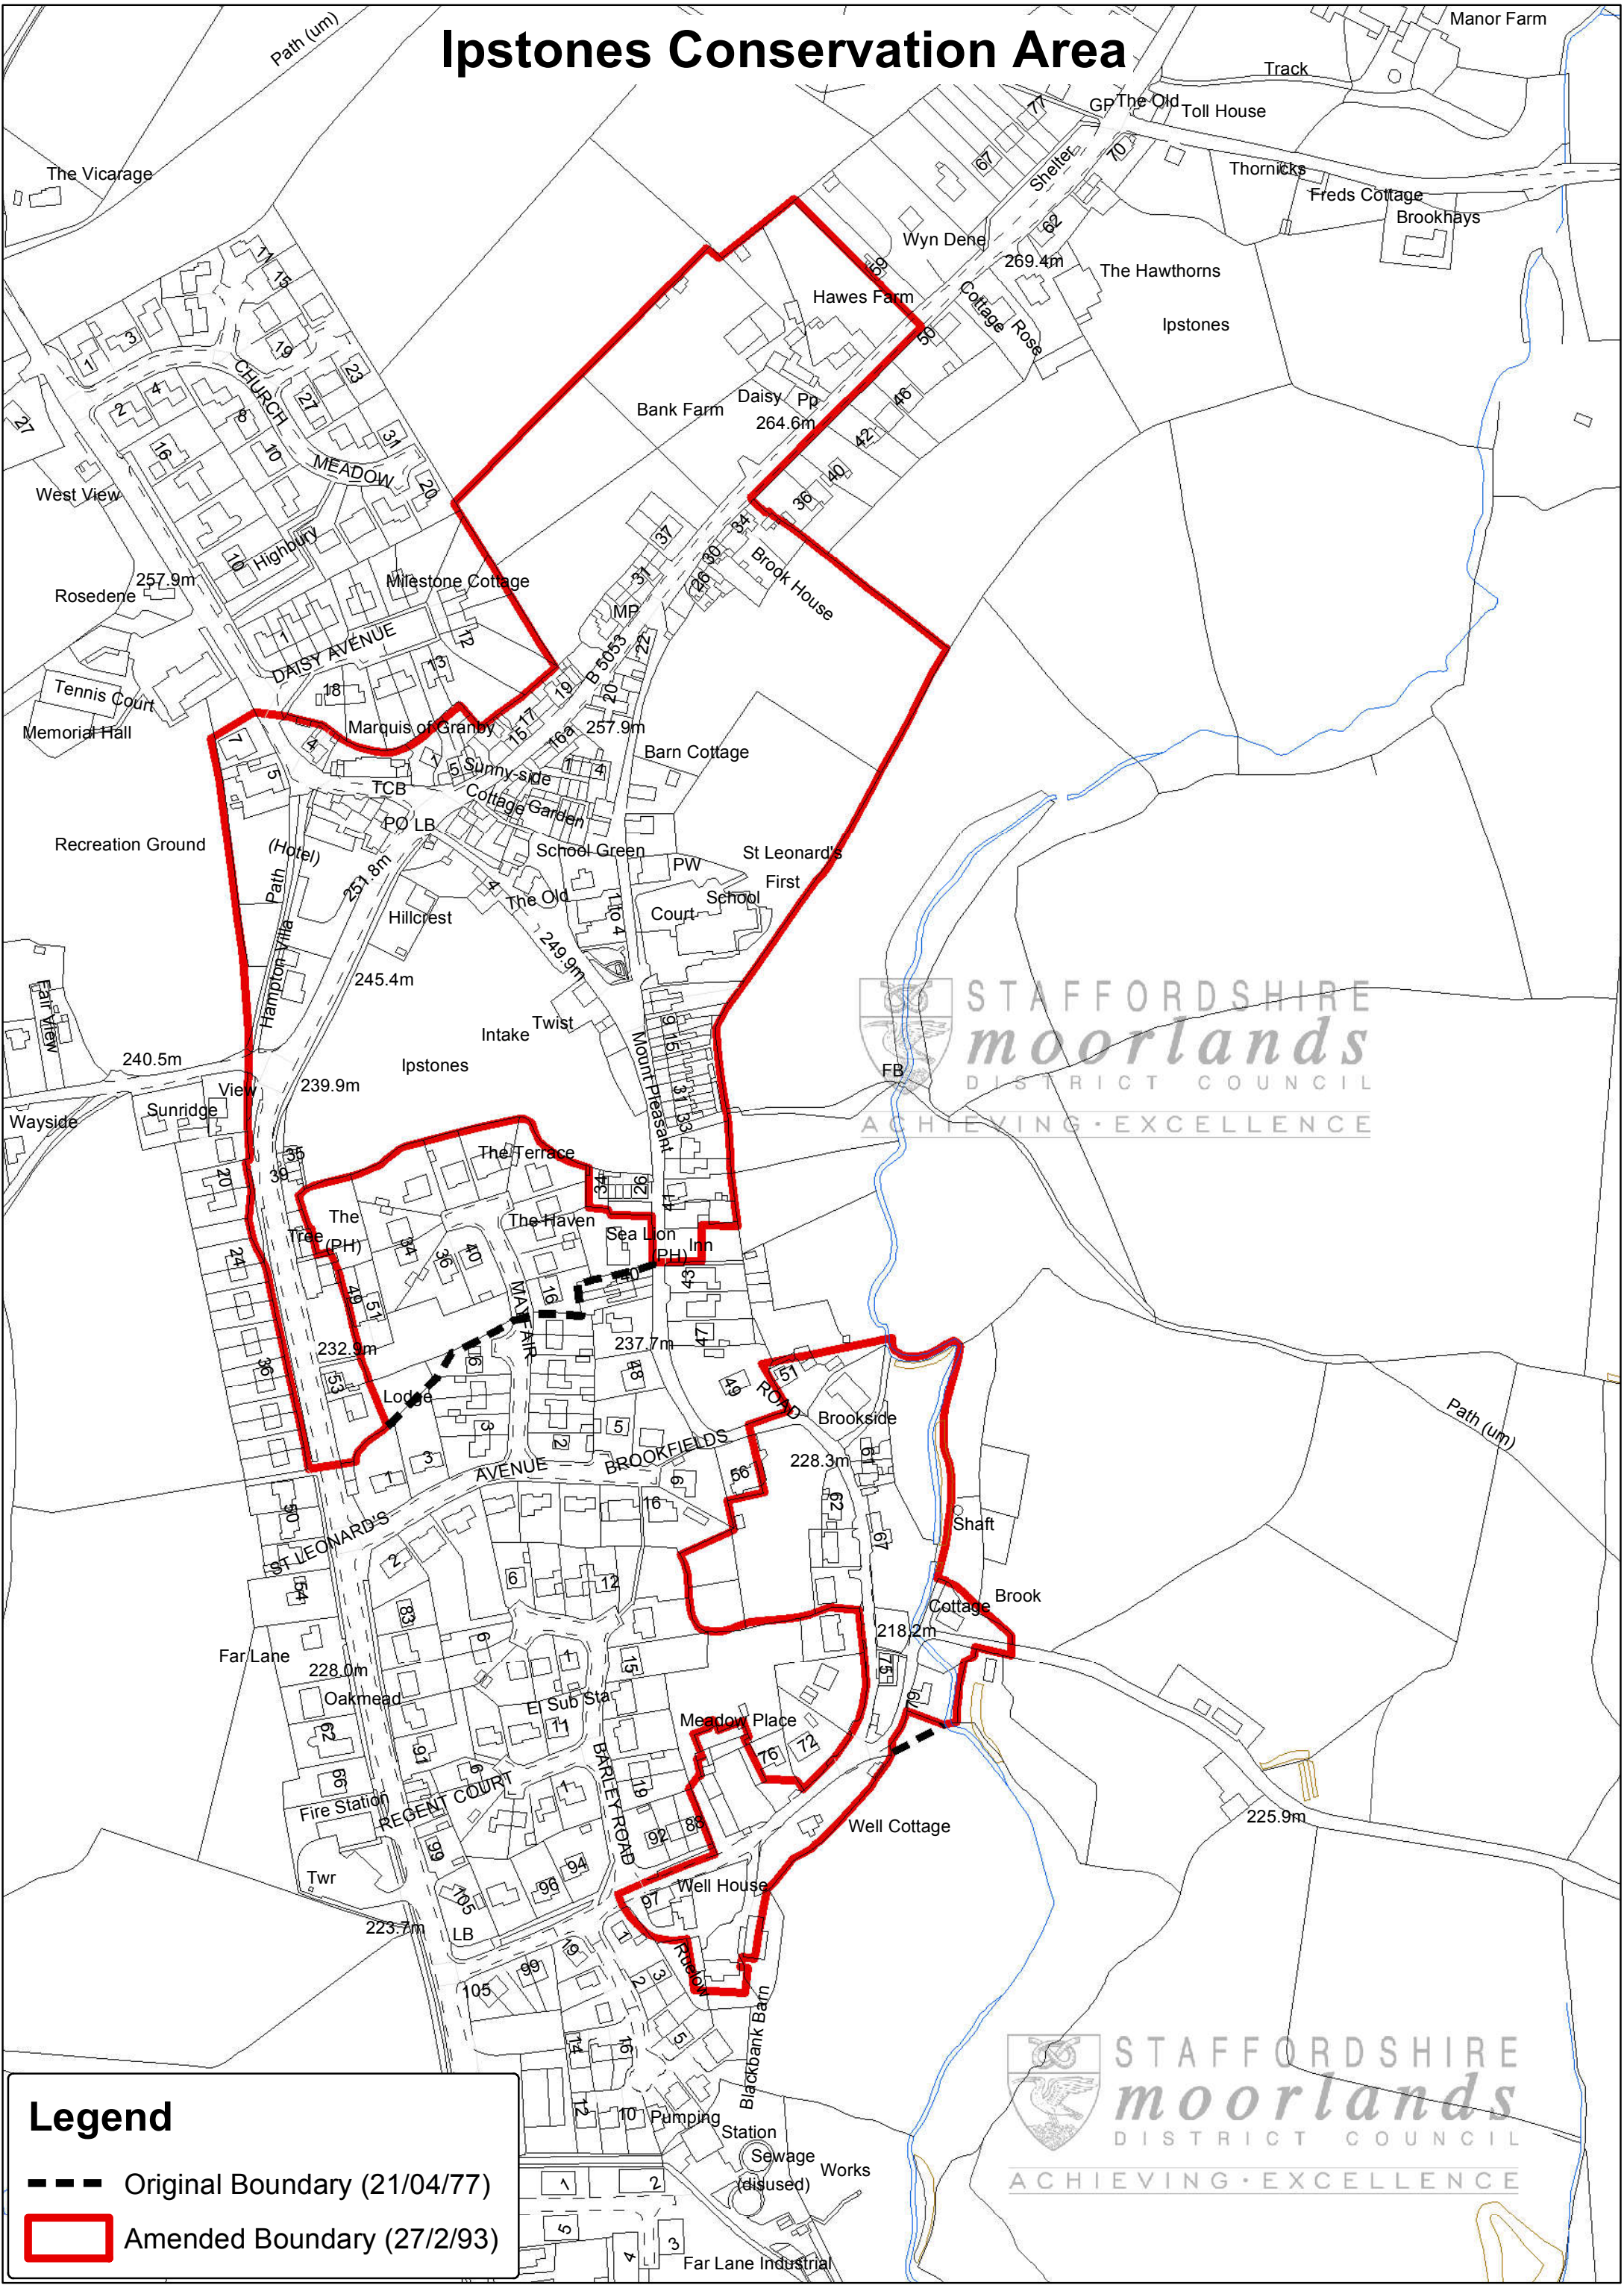

Ipstones Conservation Area

Legend

-  Original Boundary (21/04/77)
-  Amended Boundary (27/2/93)