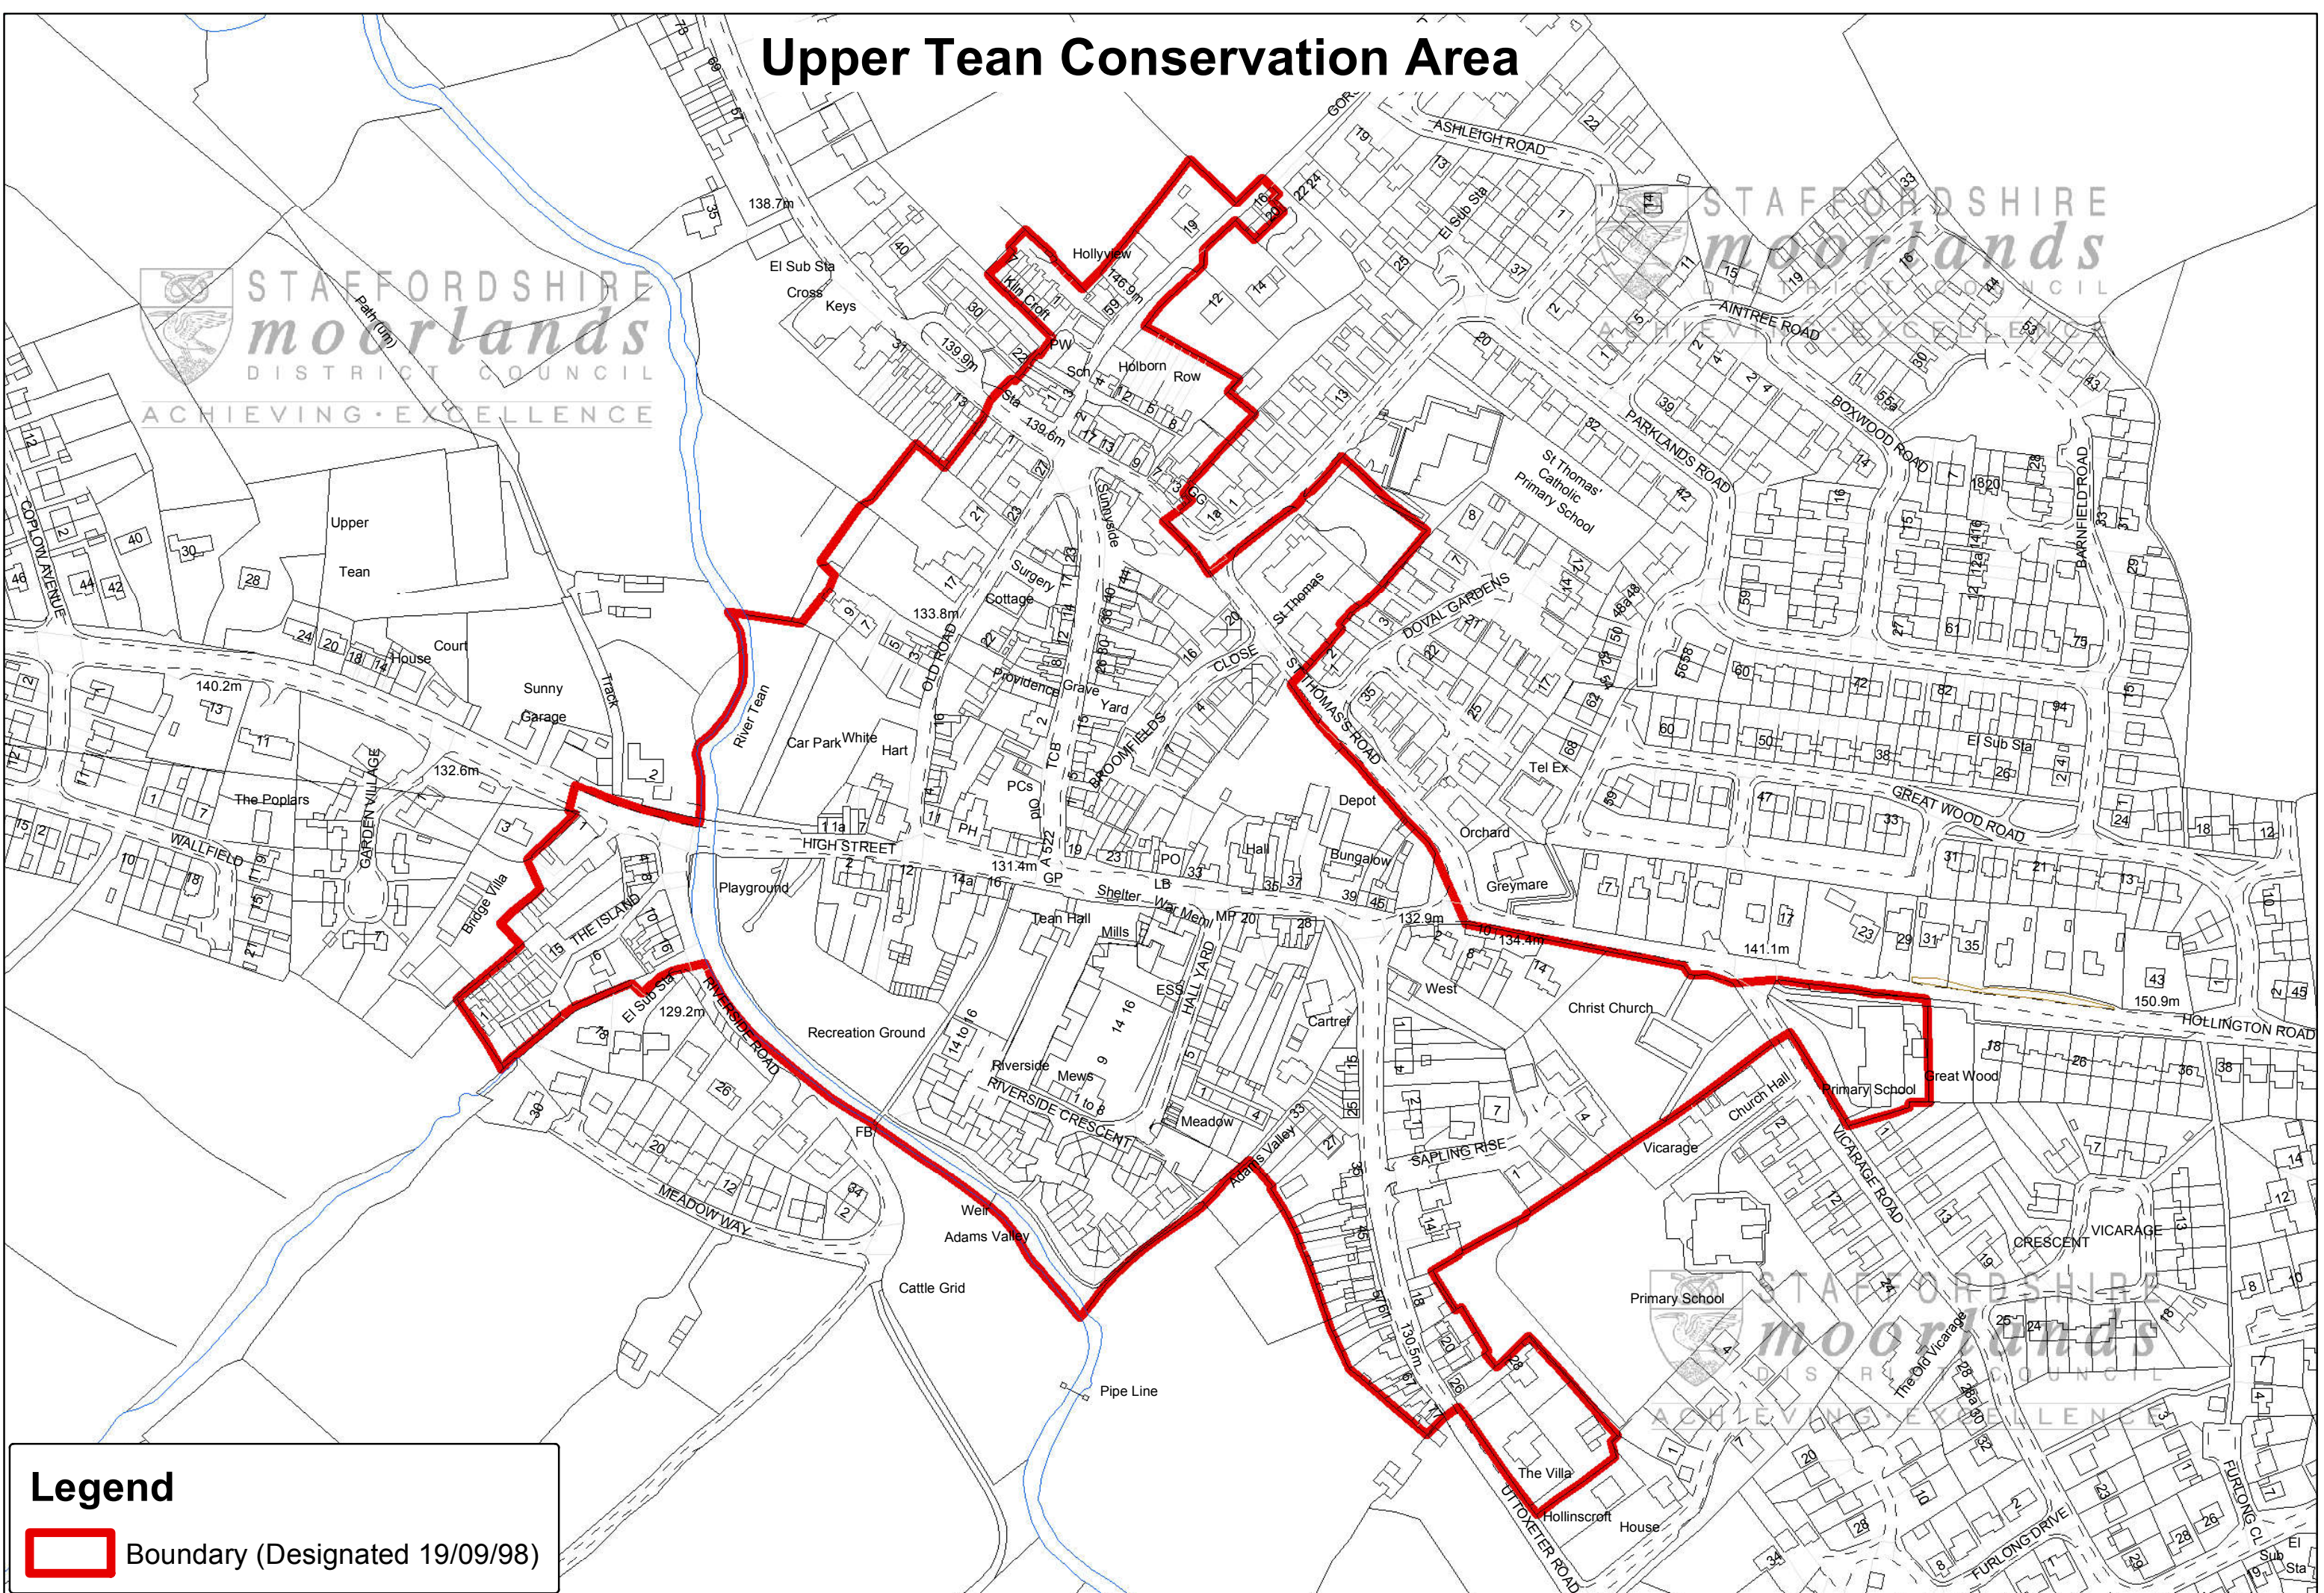

Upper Tean Conservation Area

Legend

 Boundary (Designated 19/09/98)

Scale 1:2500

© Crown copyright and database rights 2012 Ordnance Survey 100018384.