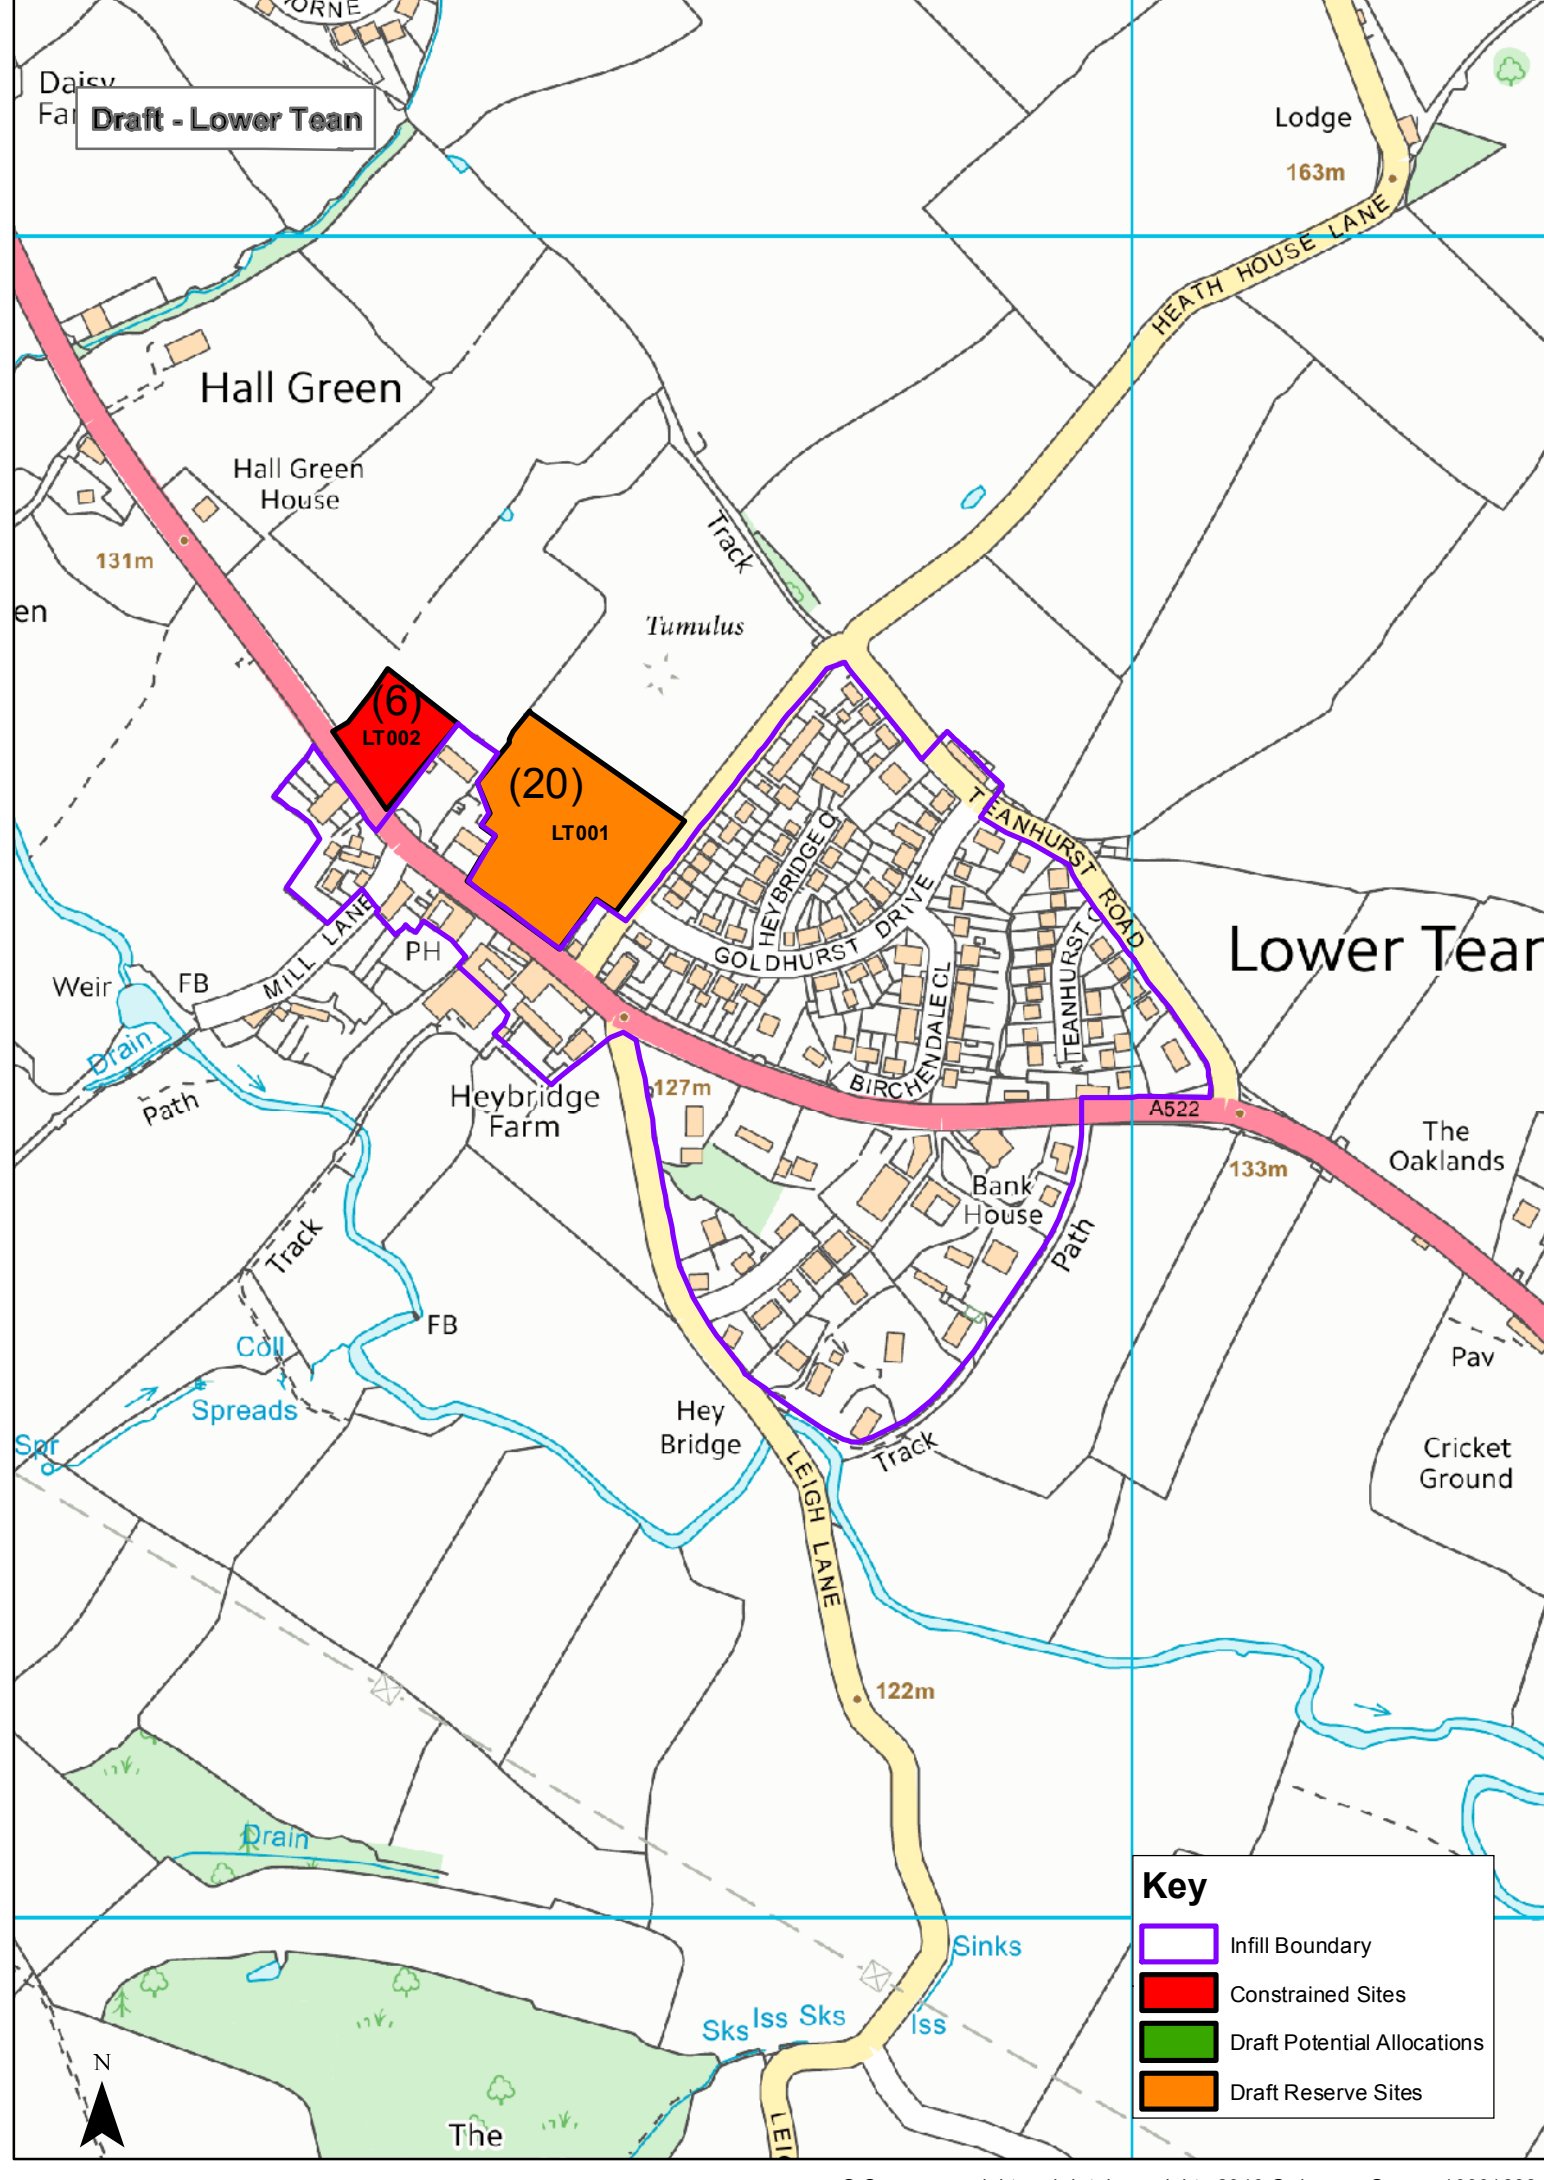

Draft - Lower Tean

Lodge
163m

Hall Green

Hall Green House
131m

(6)
LT002

(20)
LT001

Lower Tean

Weir
Drain
Path

MILL LANE
PH

Heybridge Farm
127m

Bank House

A522
133m

The Oaklands

Pav

Cricket Ground

Hey Bridge

Track

LEIGH LANE
122m

Coll
Spr
Spreads

Sinks

Skss
Skss

Iss

Key

- Infill Boundary
- Constrained Sites
- Draft Potential Allocations
- Draft Reserve Sites