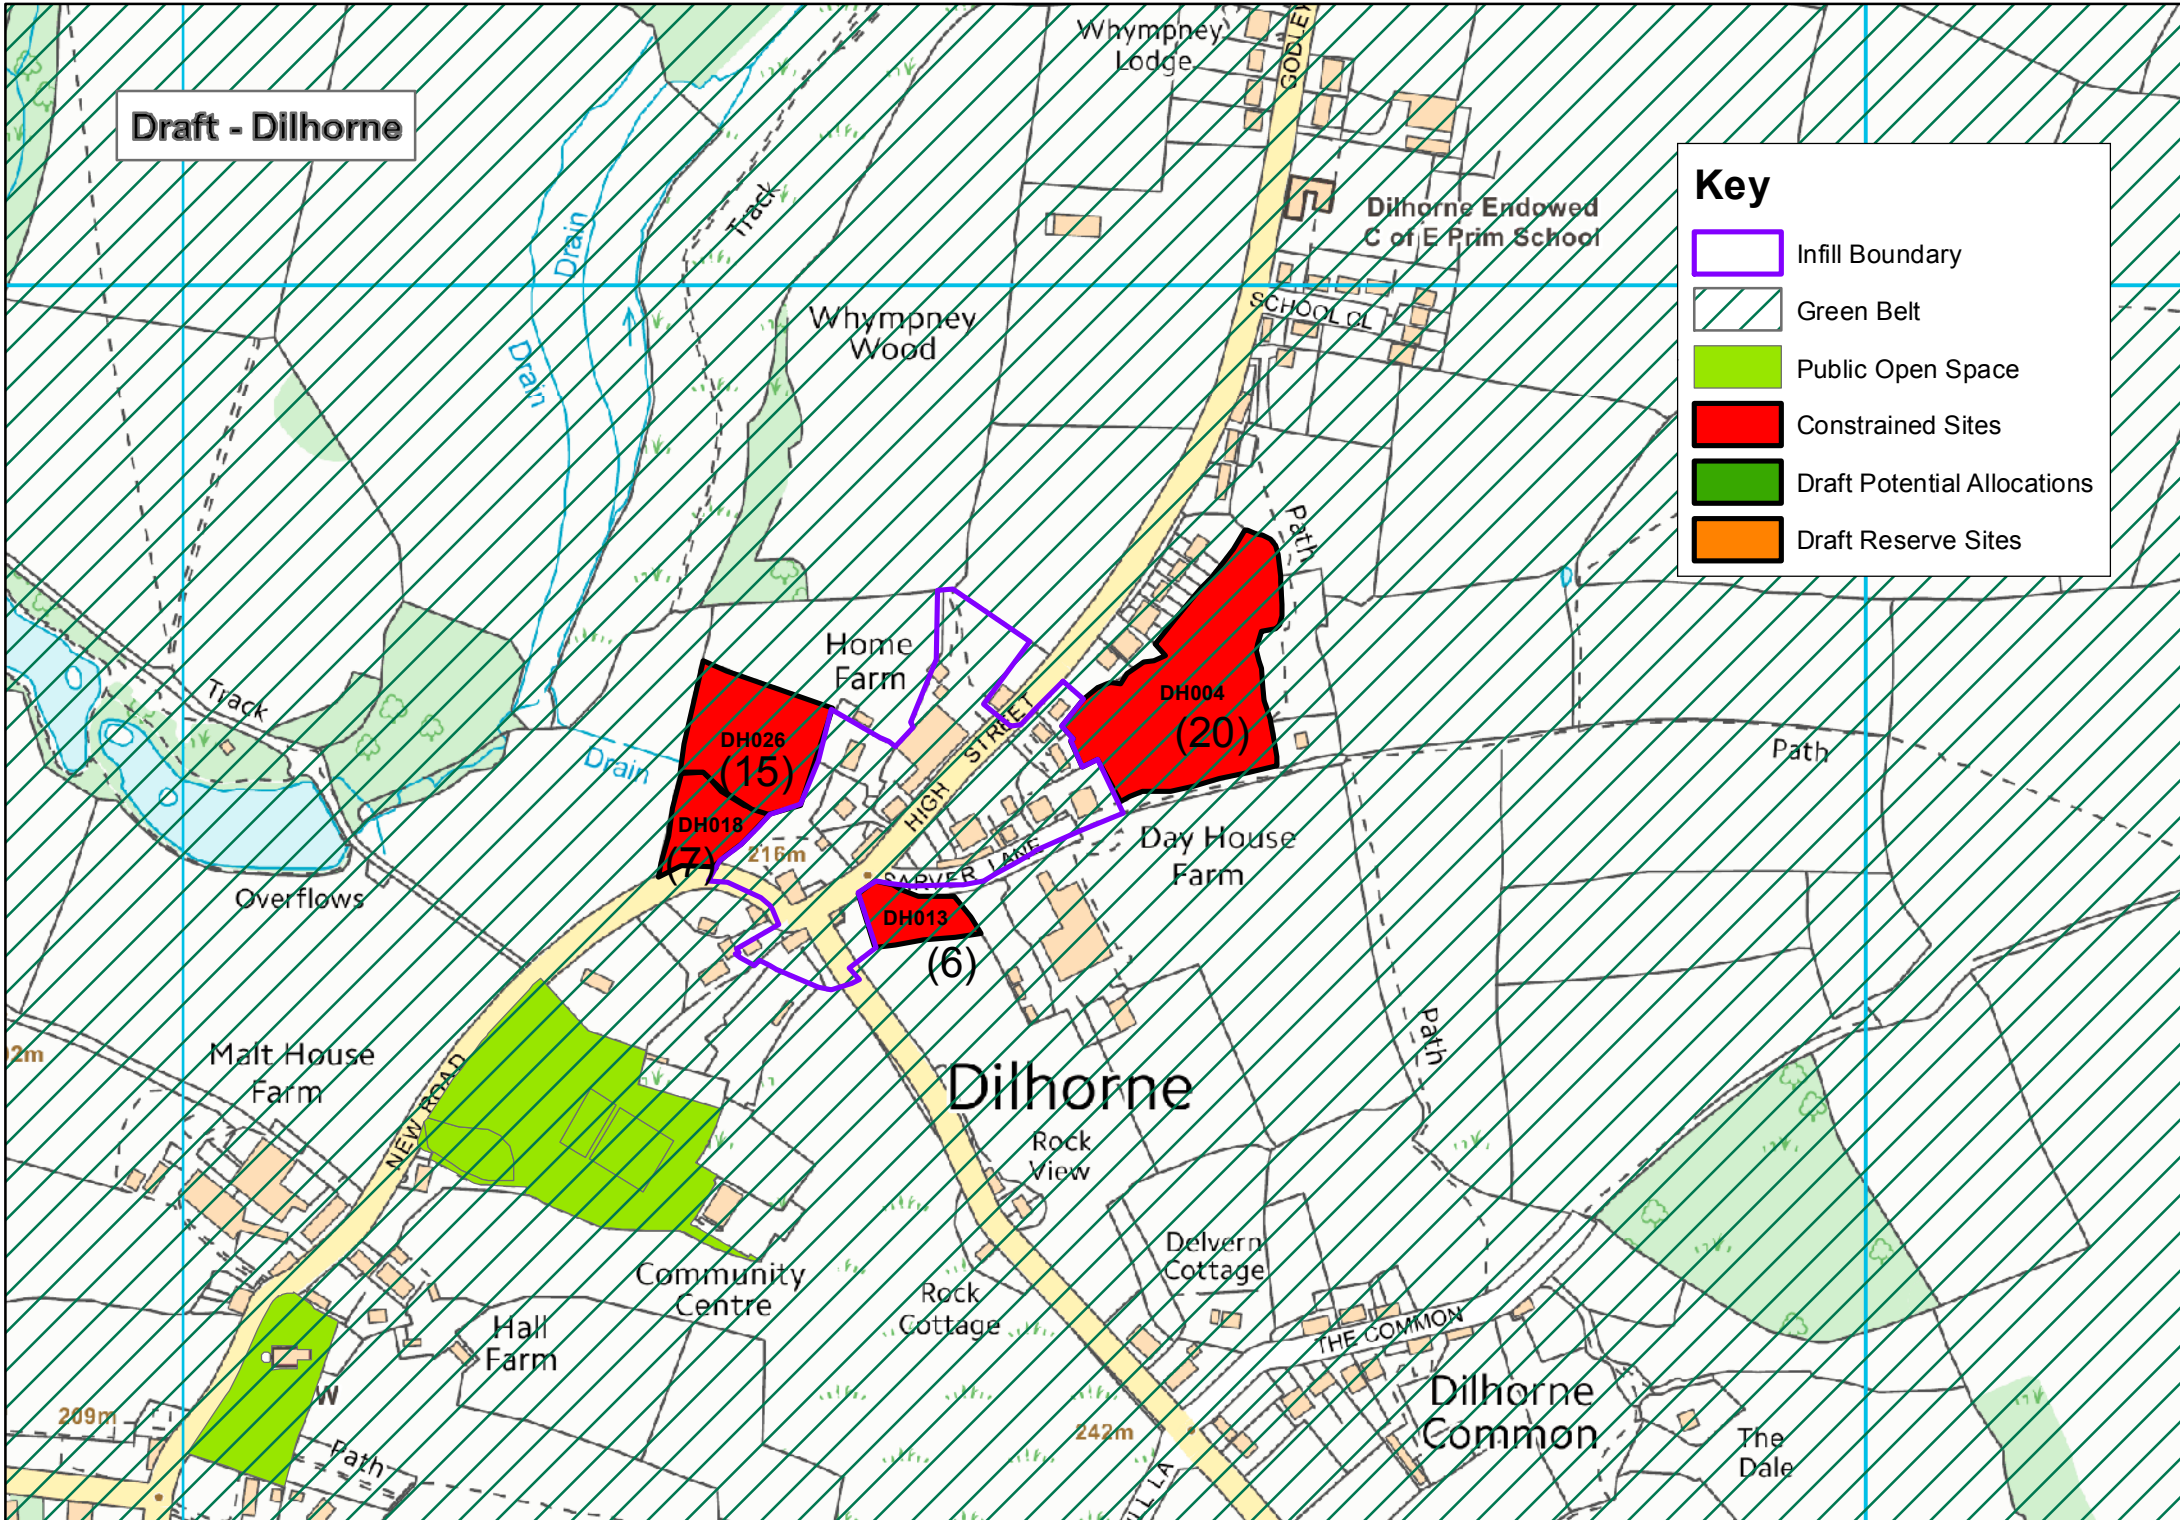

Draft - Blackshaw Moor

Key

- Infill Boundary
- Constrained Sites
- Draft Potential Allocations
- Draft Reserve Sites
- Local_Plan_Boundary

Draft - Boundary

Key

-  Infill Boundary
-  Green Belt

Draft - Bradnop

Key

-  Infill Boundary

Draft - Caverswall & Cookshill

Key

- Infill Boundary
- Green Belt
- Public Open Space
- Constrained Sites
- Draft Potential Allocations
- Draft Reserve Sites

Draft - Checkley

Key

-  Infill Boundary
-  Public Open Space

Draft - Consall

Consall

Key

- Infill Boundary
- Green Belt

Draft - Dilhorne

Key

-  Infill Boundary
-  Green Belt
-  Public Open Space
-  Constrained Sites
-  Draft Potential Allocations
-  Draft Reserve Sites

Draft - Draycott

Key

-  Infill Boundary
-  Green Belt
-  Public Open Space
-  Constrained Sites
-  Draft Potential Allocations
-  Draft Reserve Sites

Draft - Foxt

Key

- Infill Boundary
- Constrained Sites
- Draft Potential Allocations
- Draft Reserve Sites