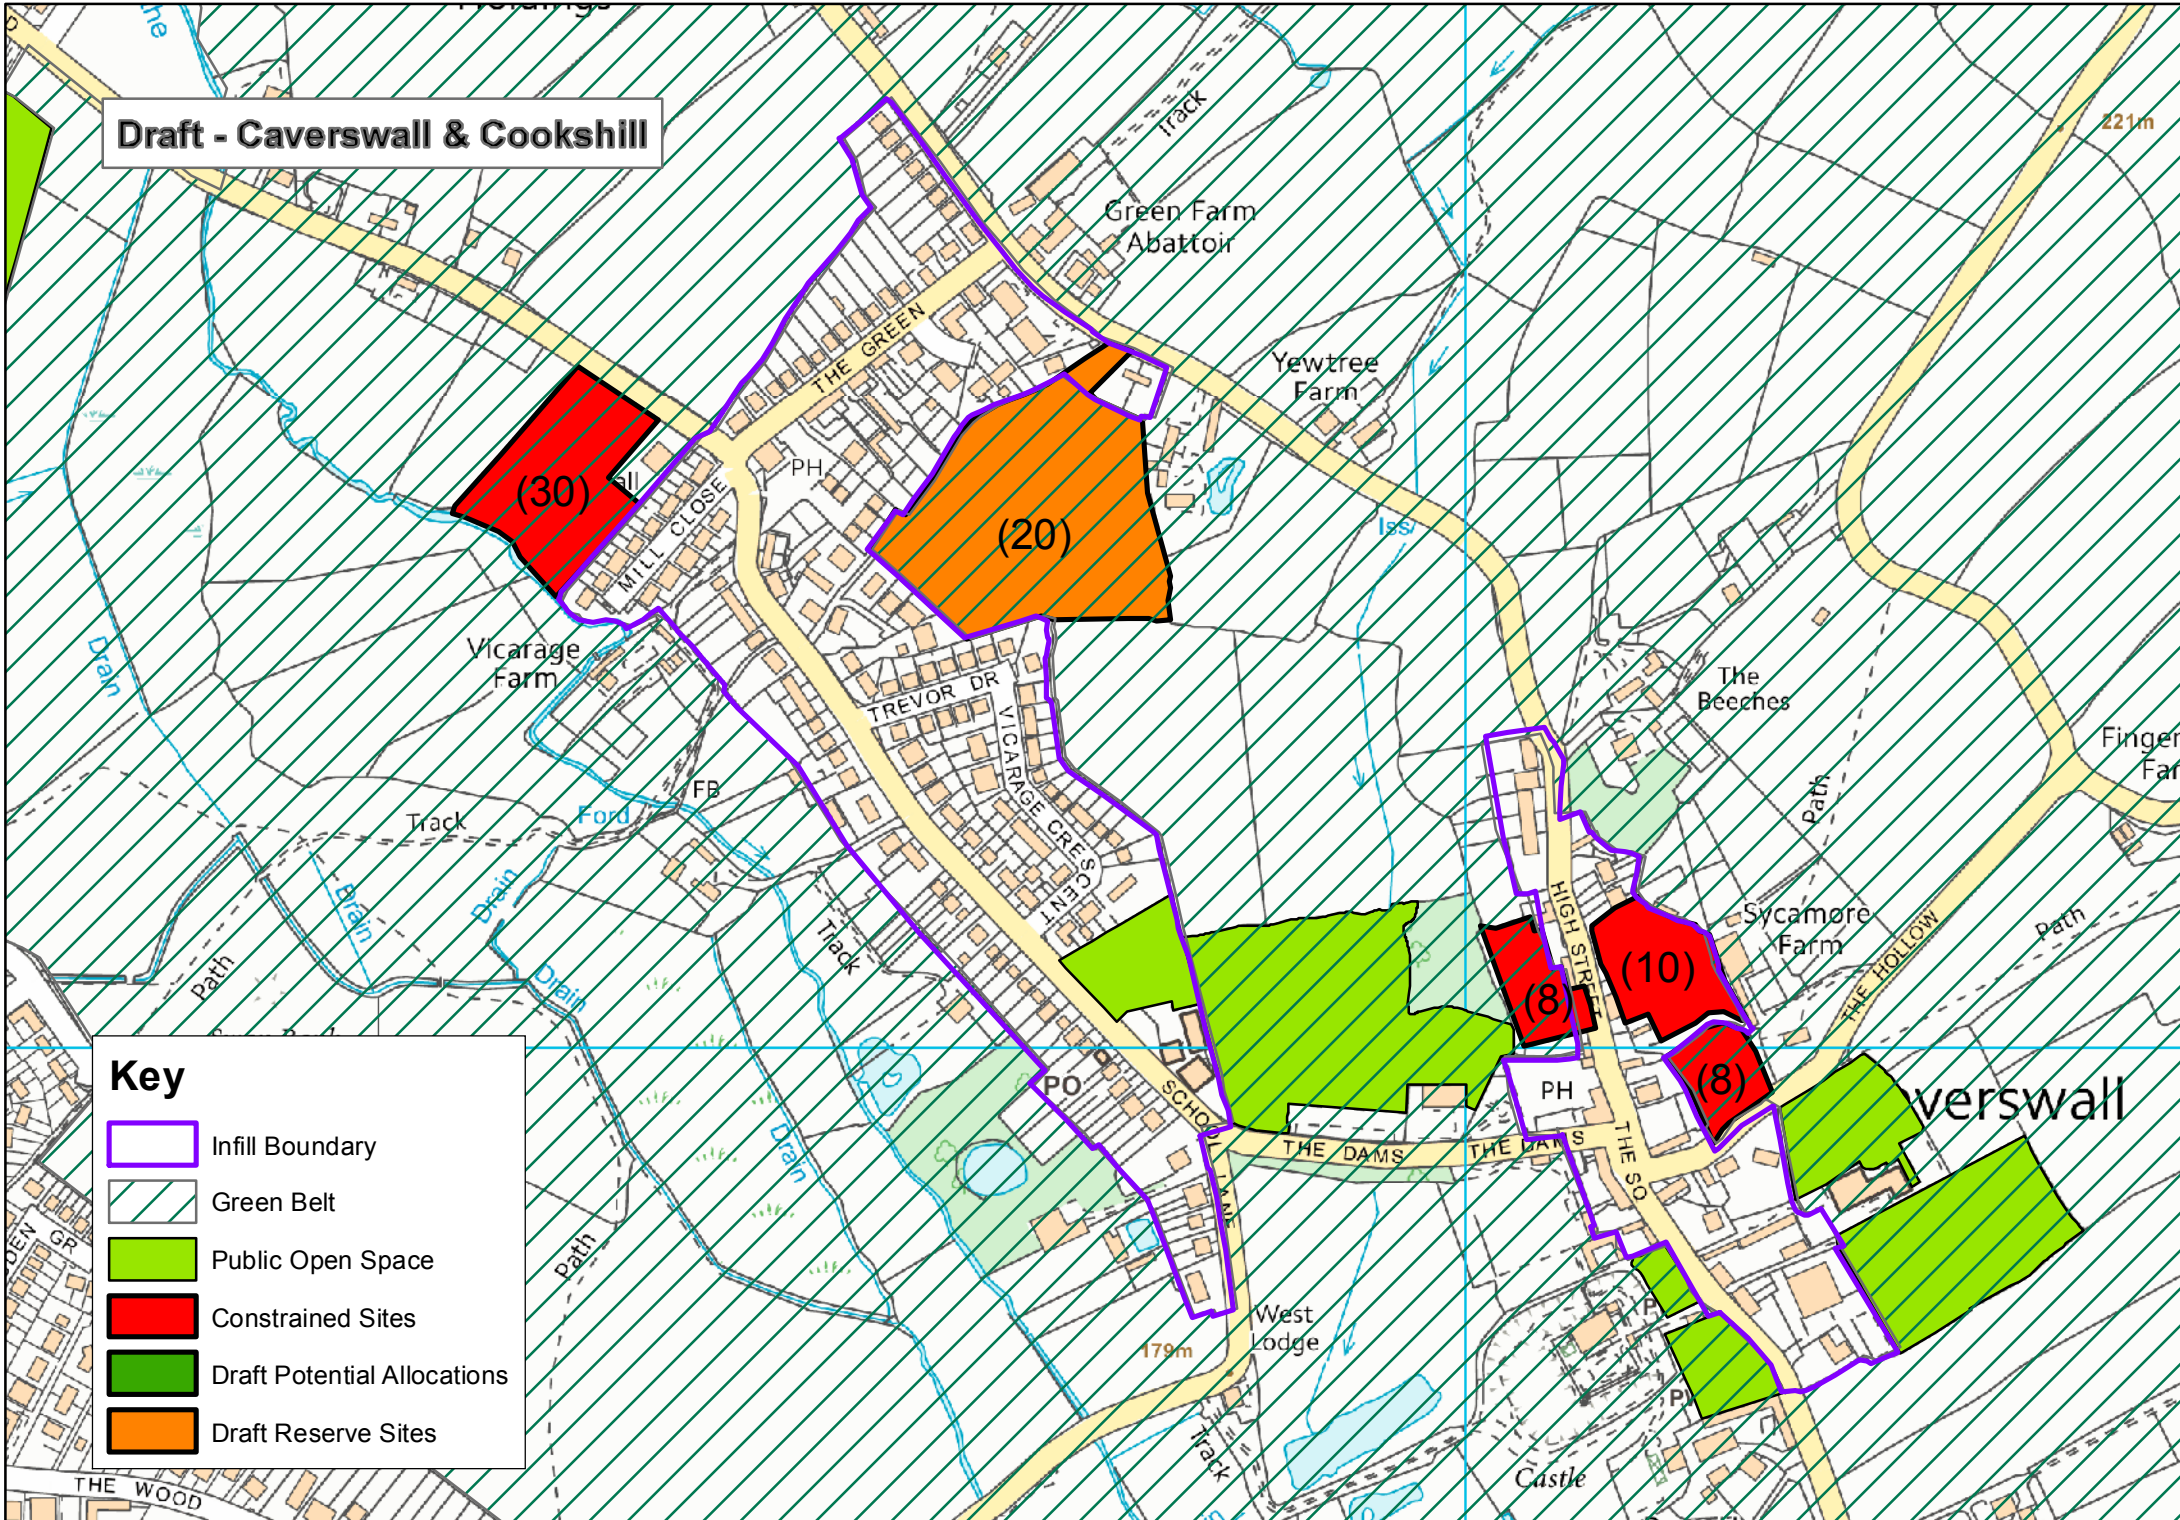

Draft - Blackshaw Moor

Key

- Infill Boundary
- Constrained Sites
- Draft Potential Allocations
- Draft Reserve Sites
- Local_Plan_Boundary

Draft - Boundary

Key

-  Infill Boundary
-  Green Belt

Draft - Bradnop

Key

-  Infill Boundary

Draft - Caverswall & Cookshill

Key

- Infill Boundary
- Green Belt
- Public Open Space
- Constrained Sites
- Draft Potential Allocations
- Draft Reserve Sites

Draft - Checkley

Key

-  Infill Boundary
-  Public Open Space

Draft - Consall

Consall

Key

- Infill Boundary
- Green Belt

Draft - Dilhorne

Key

-  Infill Boundary
-  Green Belt
-  Public Open Space
-  Constrained Sites
-  Draft Potential Allocations
-  Draft Reserve Sites

Draft - Draycott

Key

-  Infill Boundary
-  Green Belt
-  Public Open Space
-  Constrained Sites
-  Draft Potential Allocations
-  Draft Reserve Sites

Draft - Foxt

Key

- Infill Boundary
- Constrained Sites
- Draft Potential Allocations
- Draft Reserve Sites