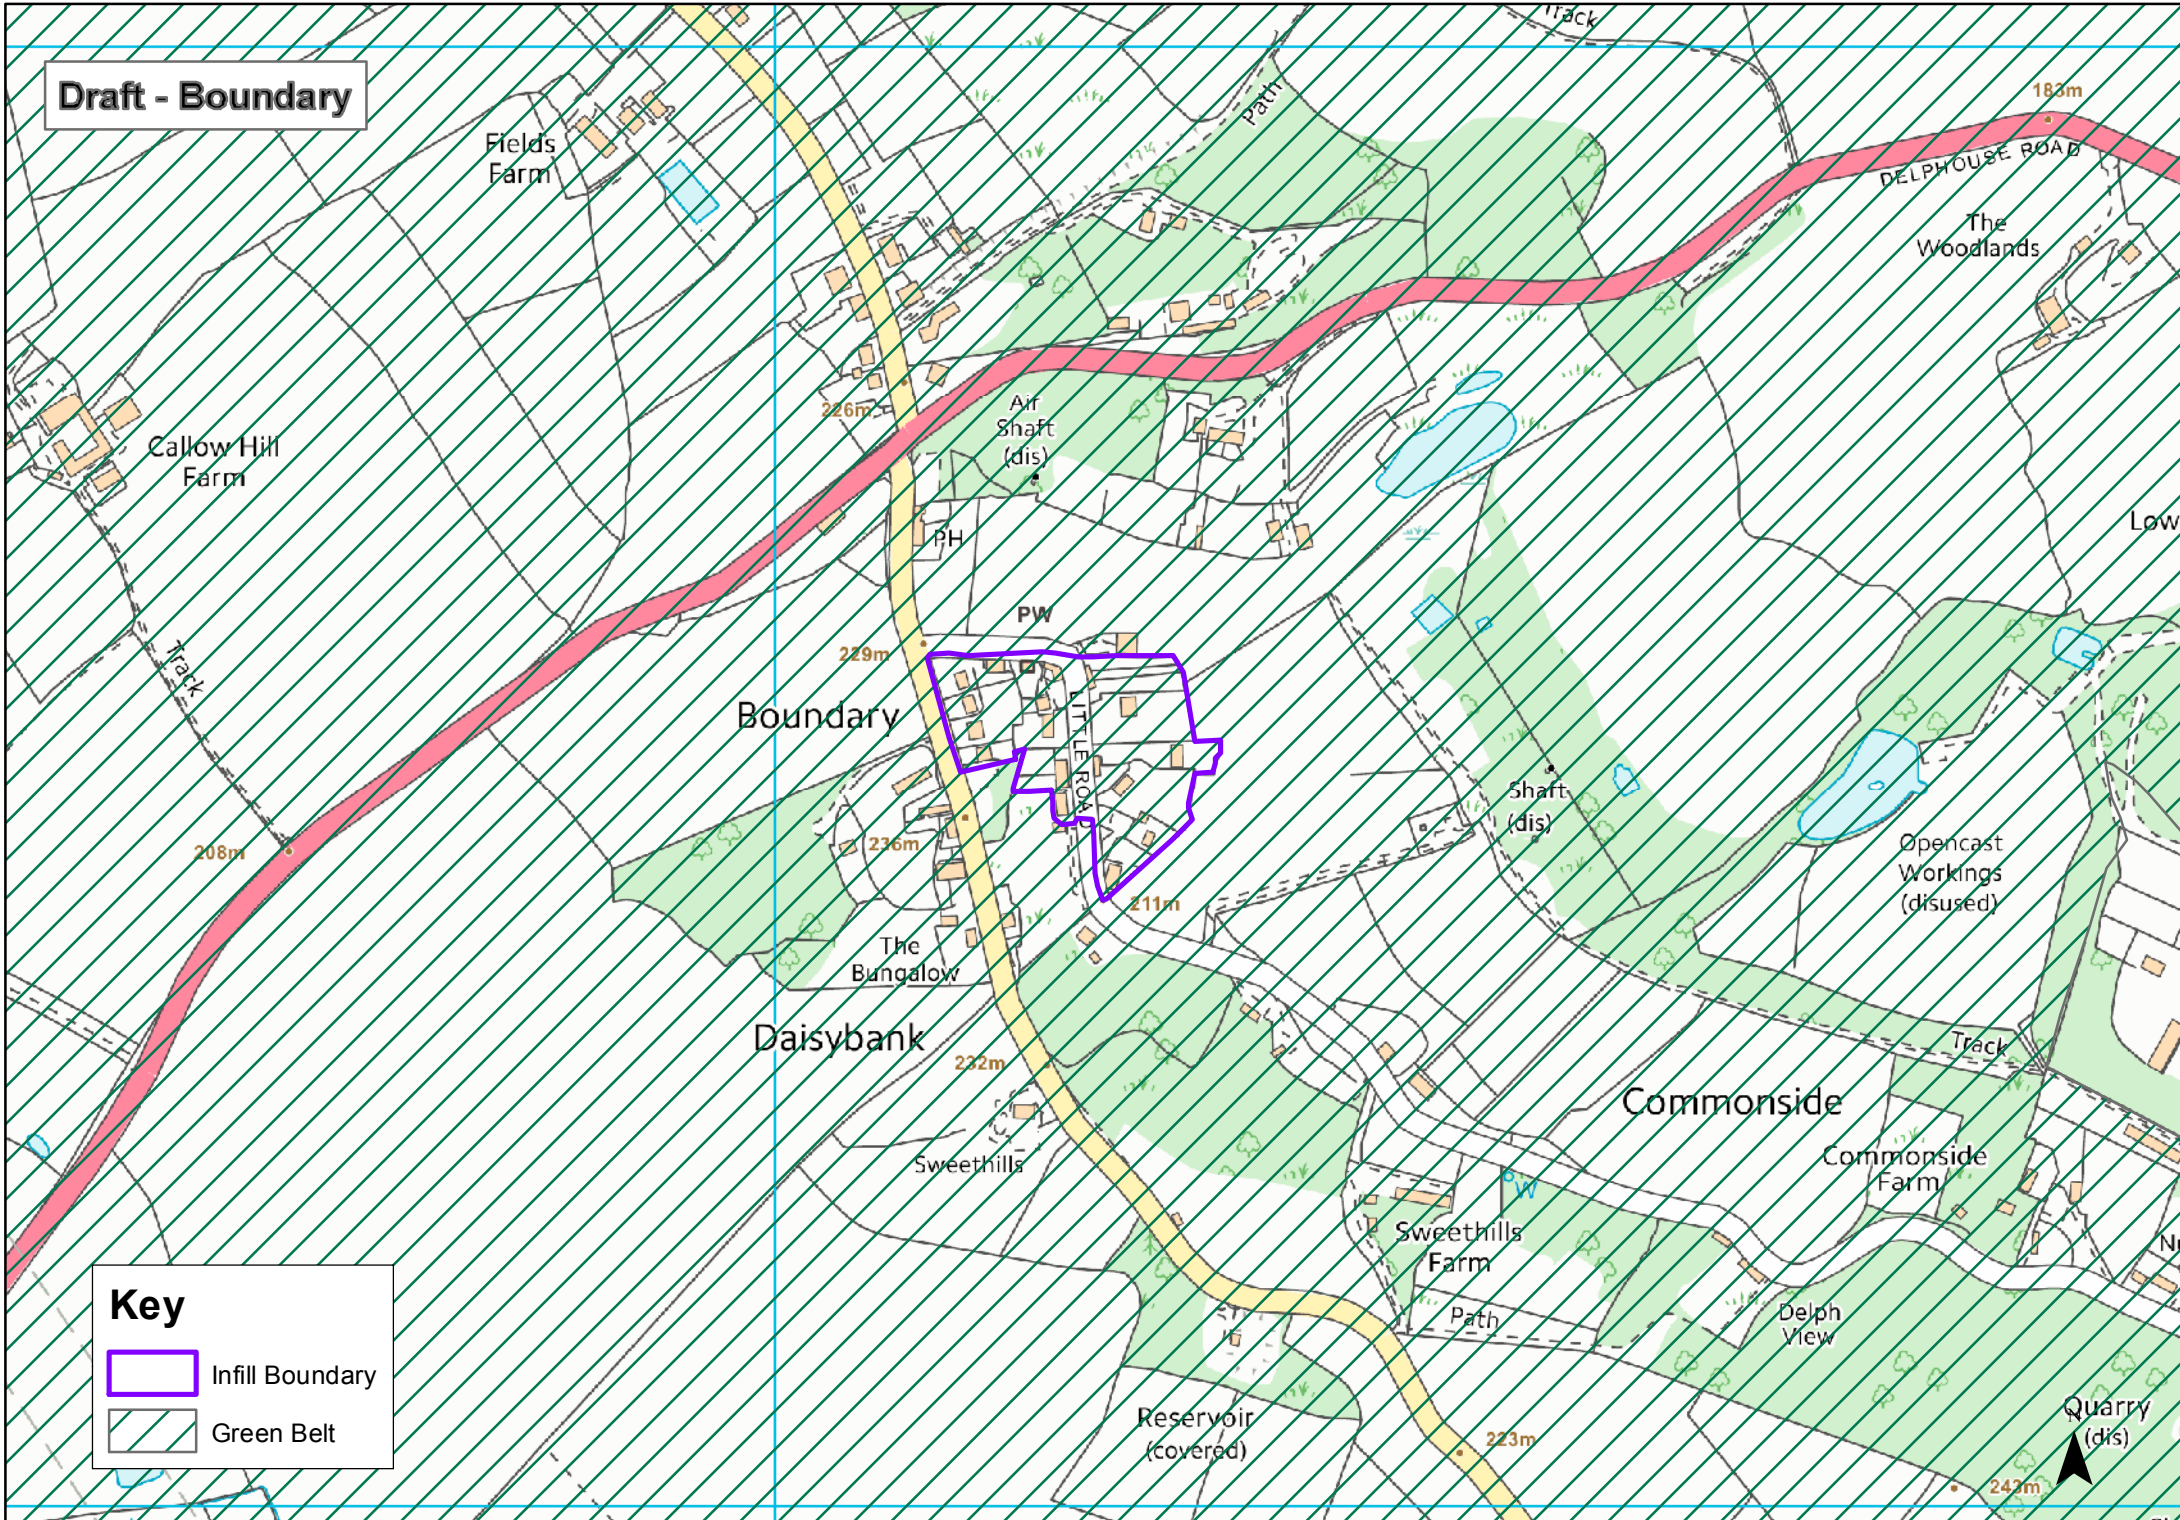

Draft - Blackshaw Moor

Key

- Infill Boundary
- Constrained Sites
- Draft Potential Allocations
- Draft Reserve Sites
- Local_Plan_Boundary

Draft - Boundary

Key

-  Infill Boundary
-  Green Belt

Draft - Bradnop

Key

-  Infill Boundary

Draft - Caverswall & Cookshill

Key

- Infill Boundary
- Green Belt
- Public Open Space
- Constrained Sites
- Draft Potential Allocations
- Draft Reserve Sites

Draft - Checkley

Key

-  Infill Boundary
-  Public Open Space

Draft - Consall

Consall

Key

- Infill Boundary
- Green Belt

Draft - Dilhorne

Key

-  Infill Boundary
-  Green Belt
-  Public Open Space
-  Constrained Sites
-  Draft Potential Allocations
-  Draft Reserve Sites