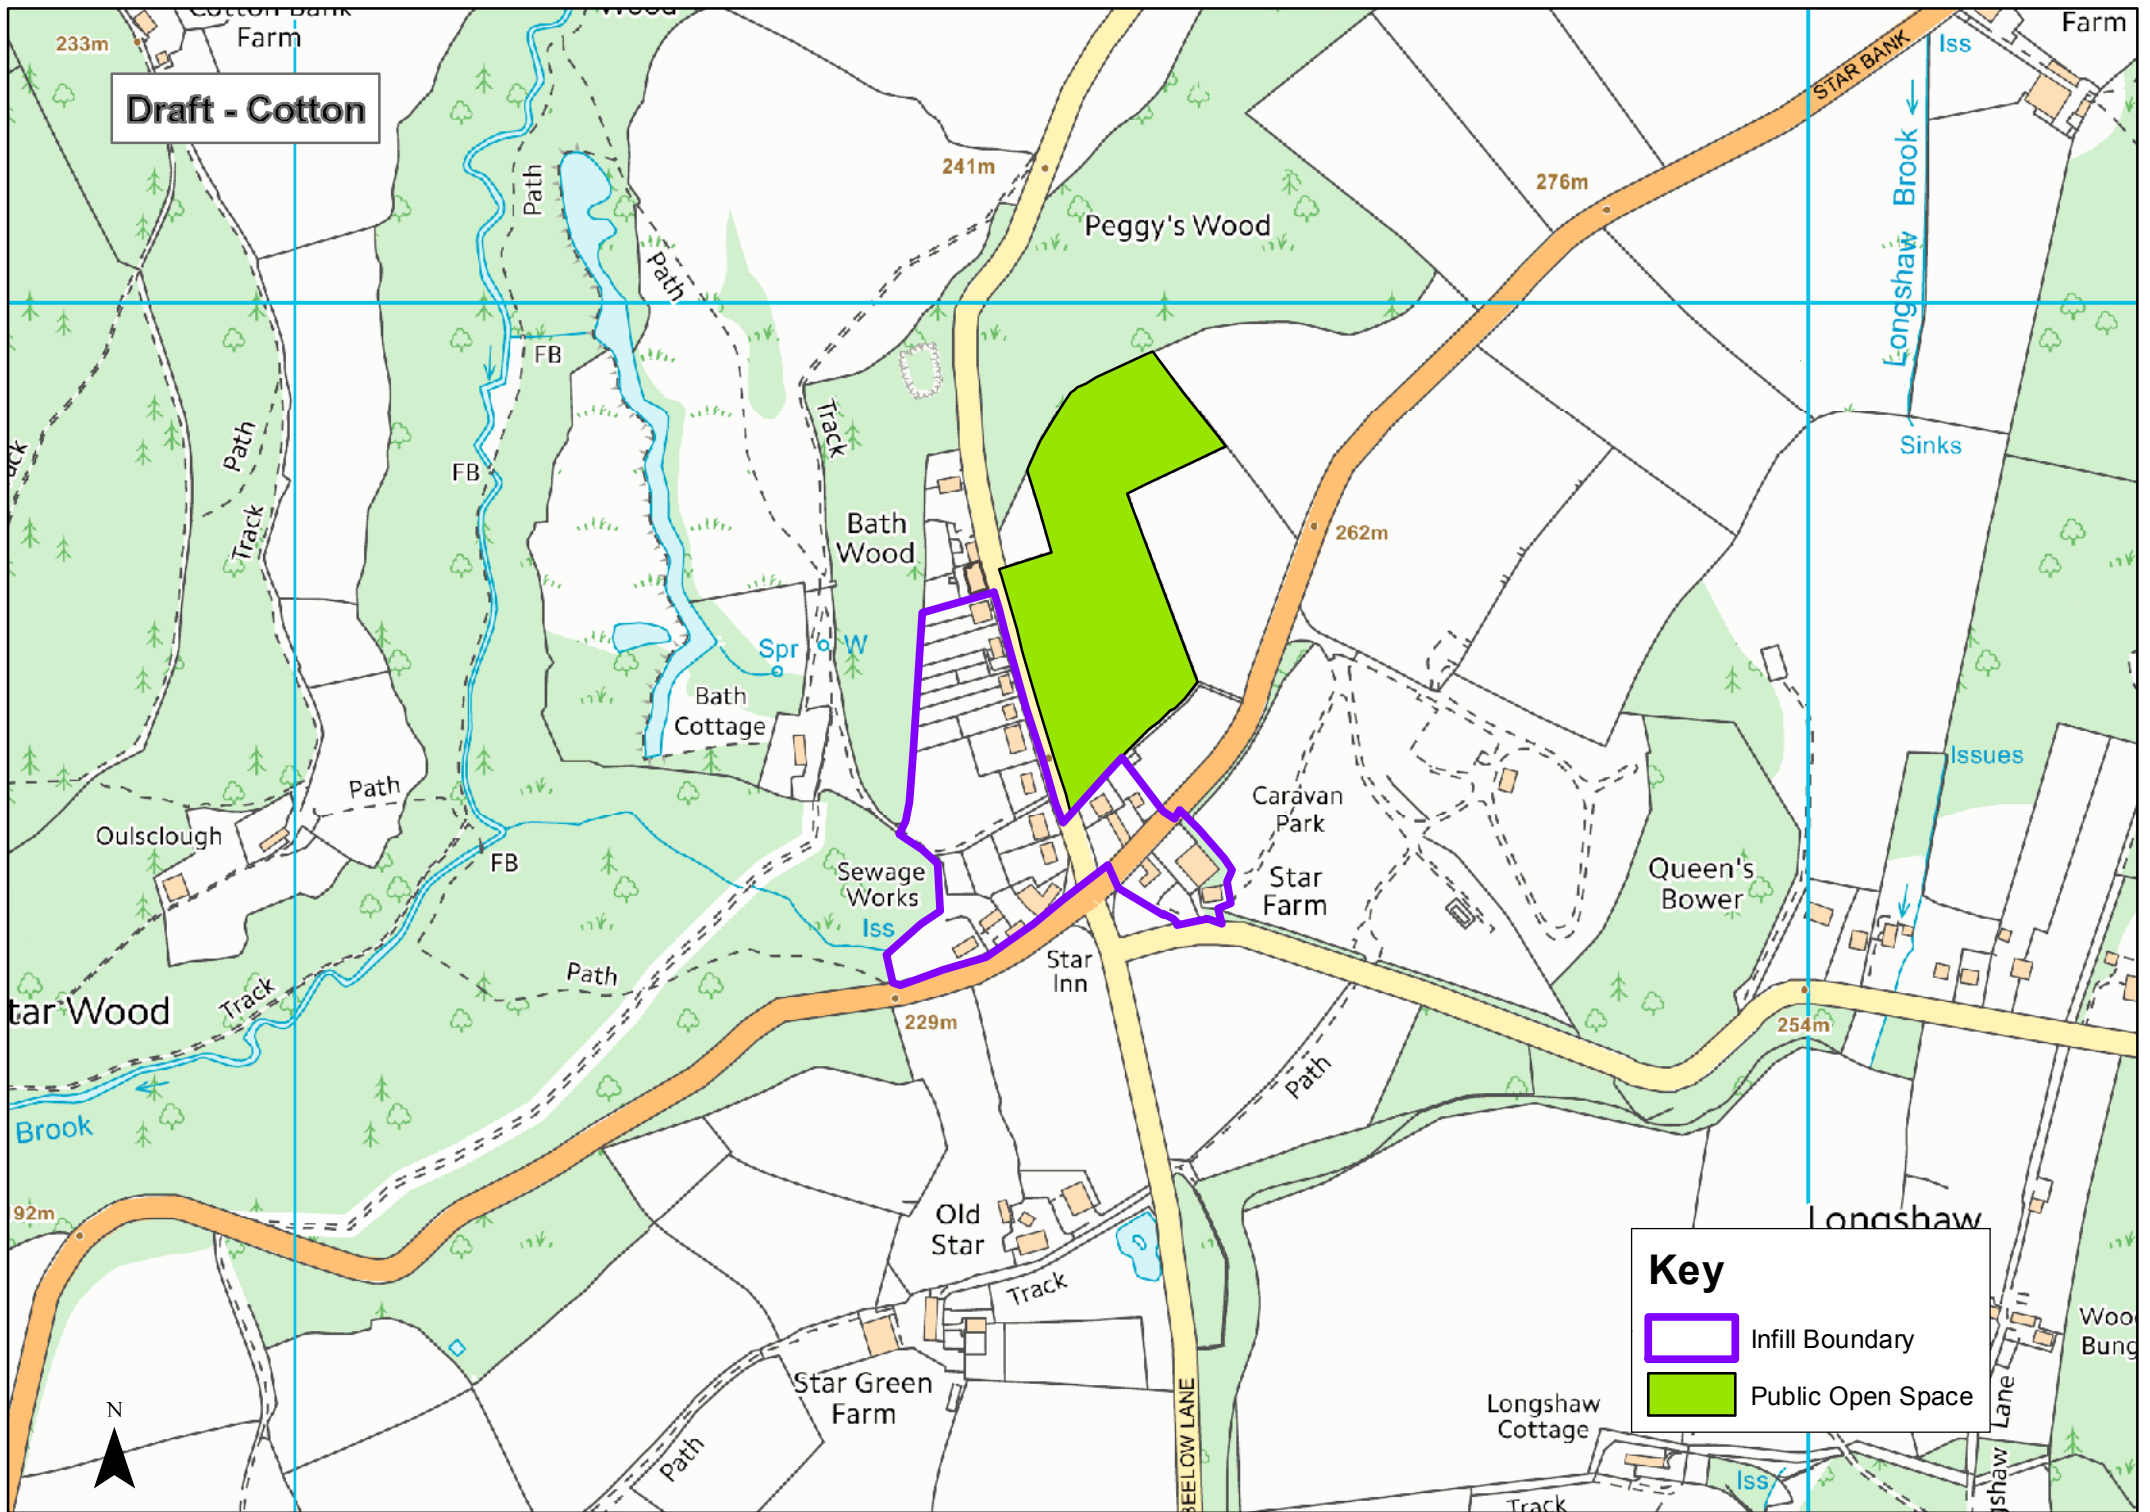

Draft - Blackshaw Moor

Key

- Infill Boundary
- Constrained Sites
- Draft Potential Allocations
- Draft Reserve Sites
- Local_Plan_Boundary

Draft - Boundary

Key

-  Infill Boundary
-  Green Belt

Draft - Bradnop

Key

-  Infill Boundary

Draft - Caverswall & Cookshill

Key

- Infill Boundary
- Green Belt
- Public Open Space
- Constrained Sites
- Draft Potential Allocations
- Draft Reserve Sites

Draft - Checkley

Key

-  Infill Boundary
-  Public Open Space

Draft - Consall

Consall

Key

- Infill Boundary
- Green Belt

Draft - Dilhorne

Key

-  Infill Boundary
-  Green Belt
-  Public Open Space
-  Constrained Sites
-  Draft Potential Allocations
-  Draft Reserve Sites