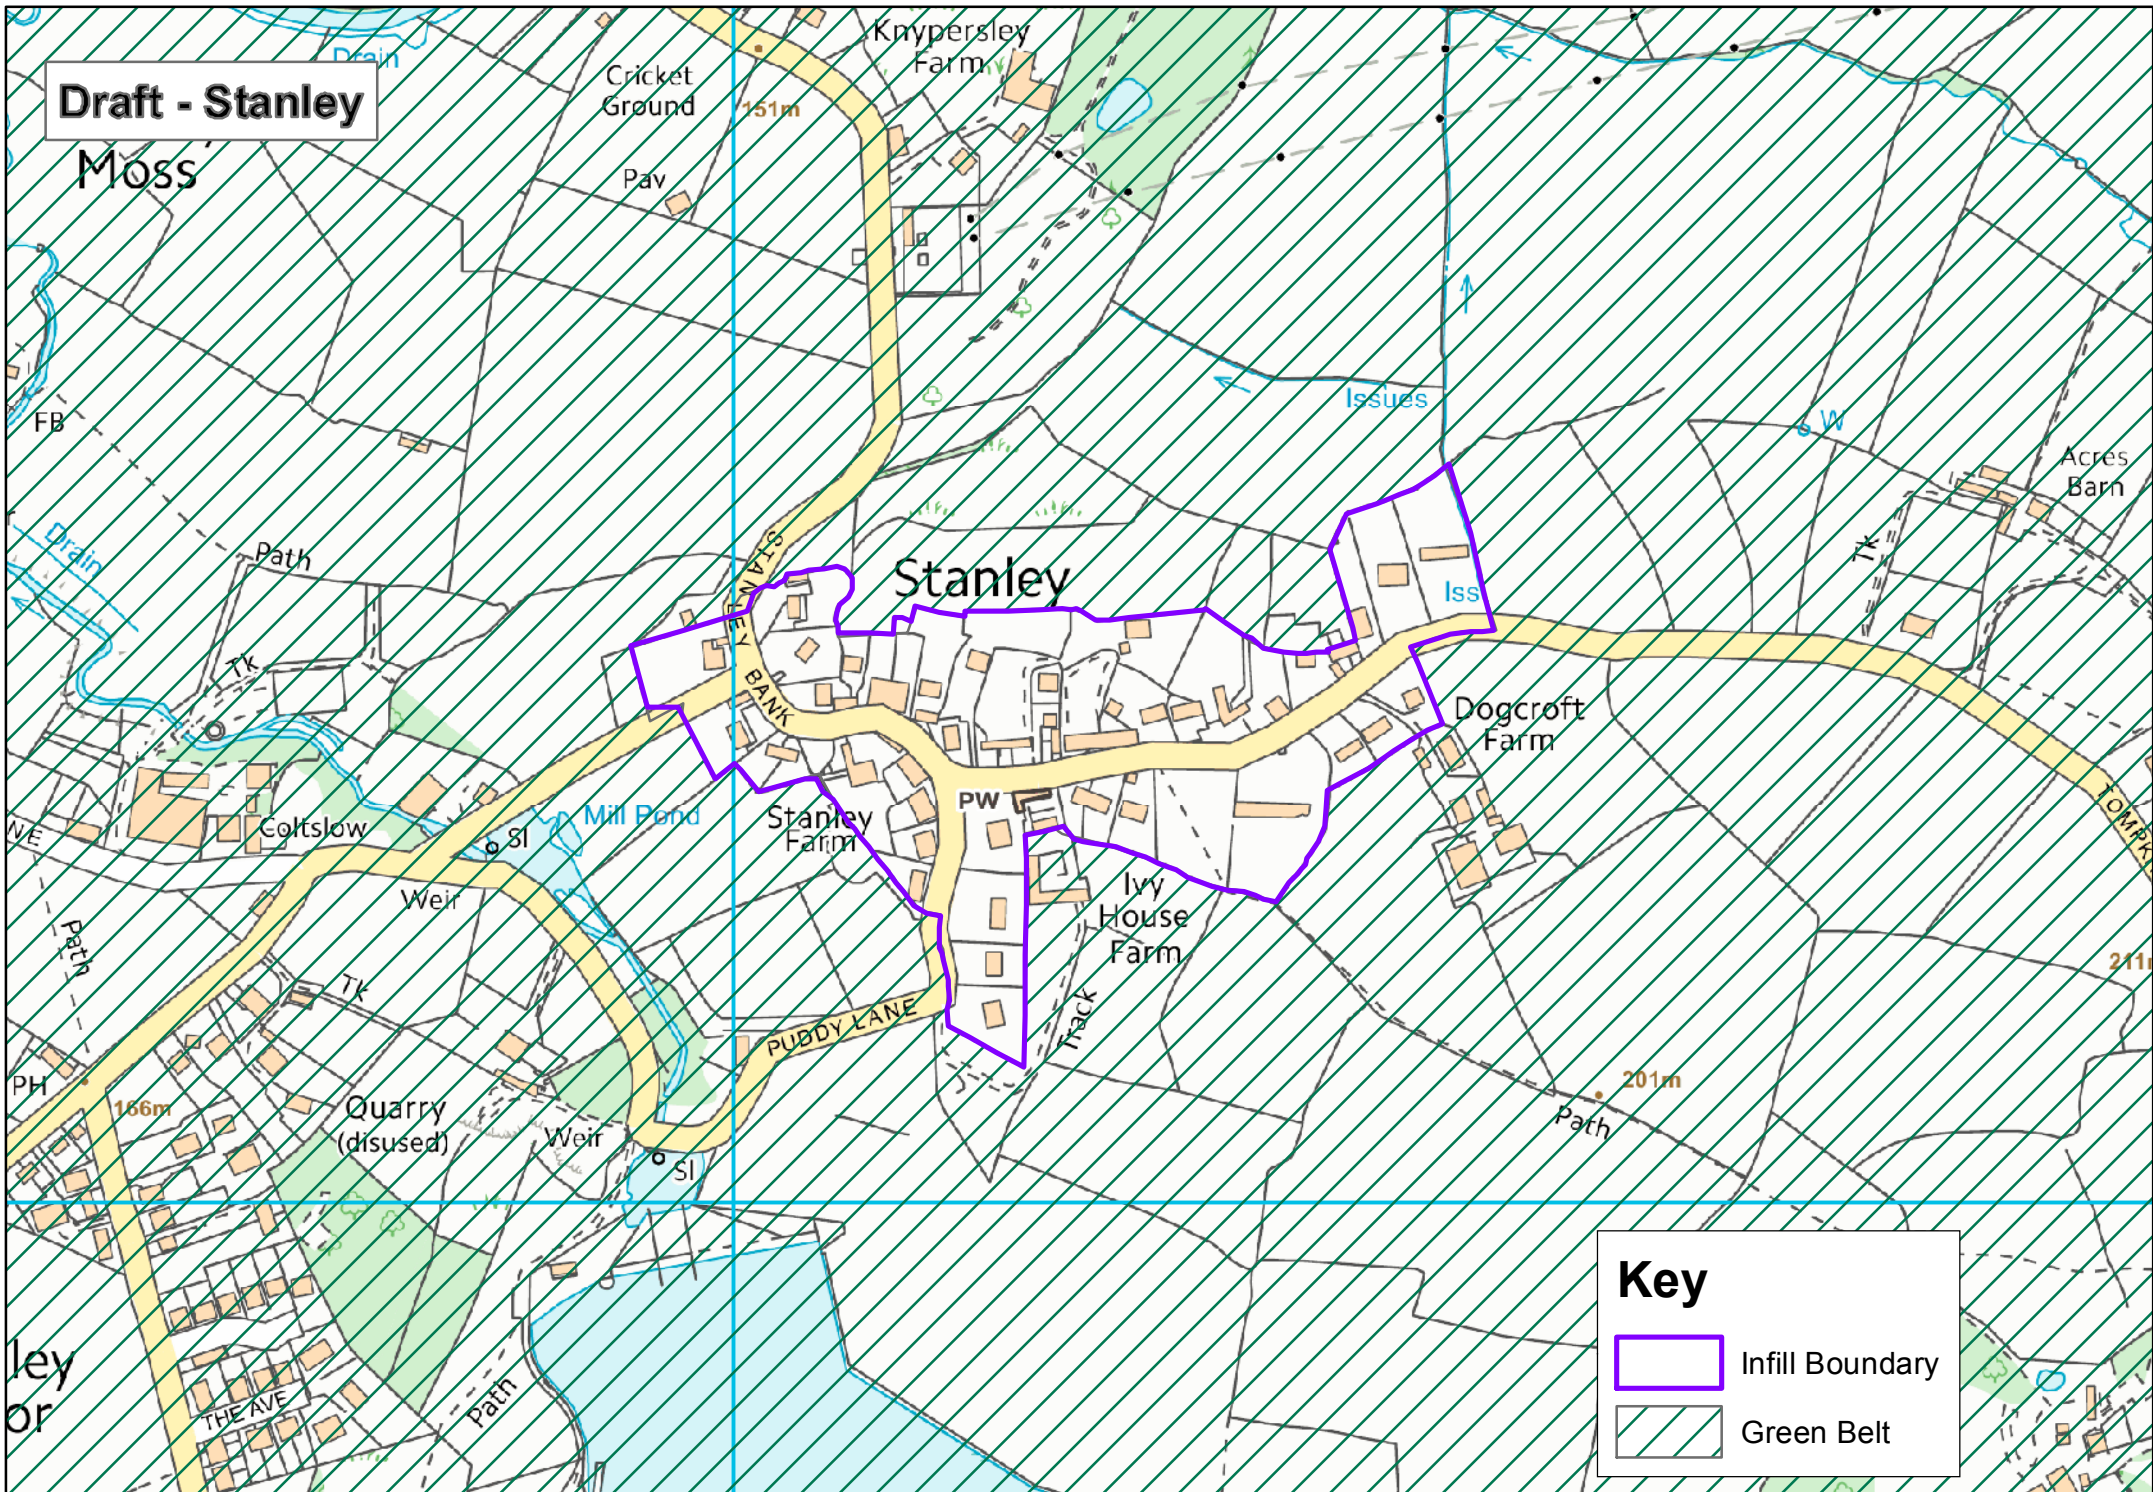

Track

LEIGH LANE
122m

Coll
Spr
Spreads

Sinks

Skss
Skss

Iss

Key

-  Infill Boundary
-  Constrained Sites
-  Draft Potential Allocations
-  Draft Reserve Sites

Draft - Rushton Spencer

Key

- Infill Boundary
- Green Belt
- Public Open Space
- Constrained Sites
- Draft Potential Allocations
- Draft Reserve Sites

Draft - Stanley

Moss

Stanley

Key

-  Infill Boundary
-  Green Belt

Draft - Stockton Brook

Key

-  Infill Boundary
-  Green Belt
-  Constrained Sites
-  Draft Potential Allocations
-  Draft Reserve Sites

Draft - Swinscoe

Swinscoe

Key
Infill Boundary

Draft - Winkhill

Key