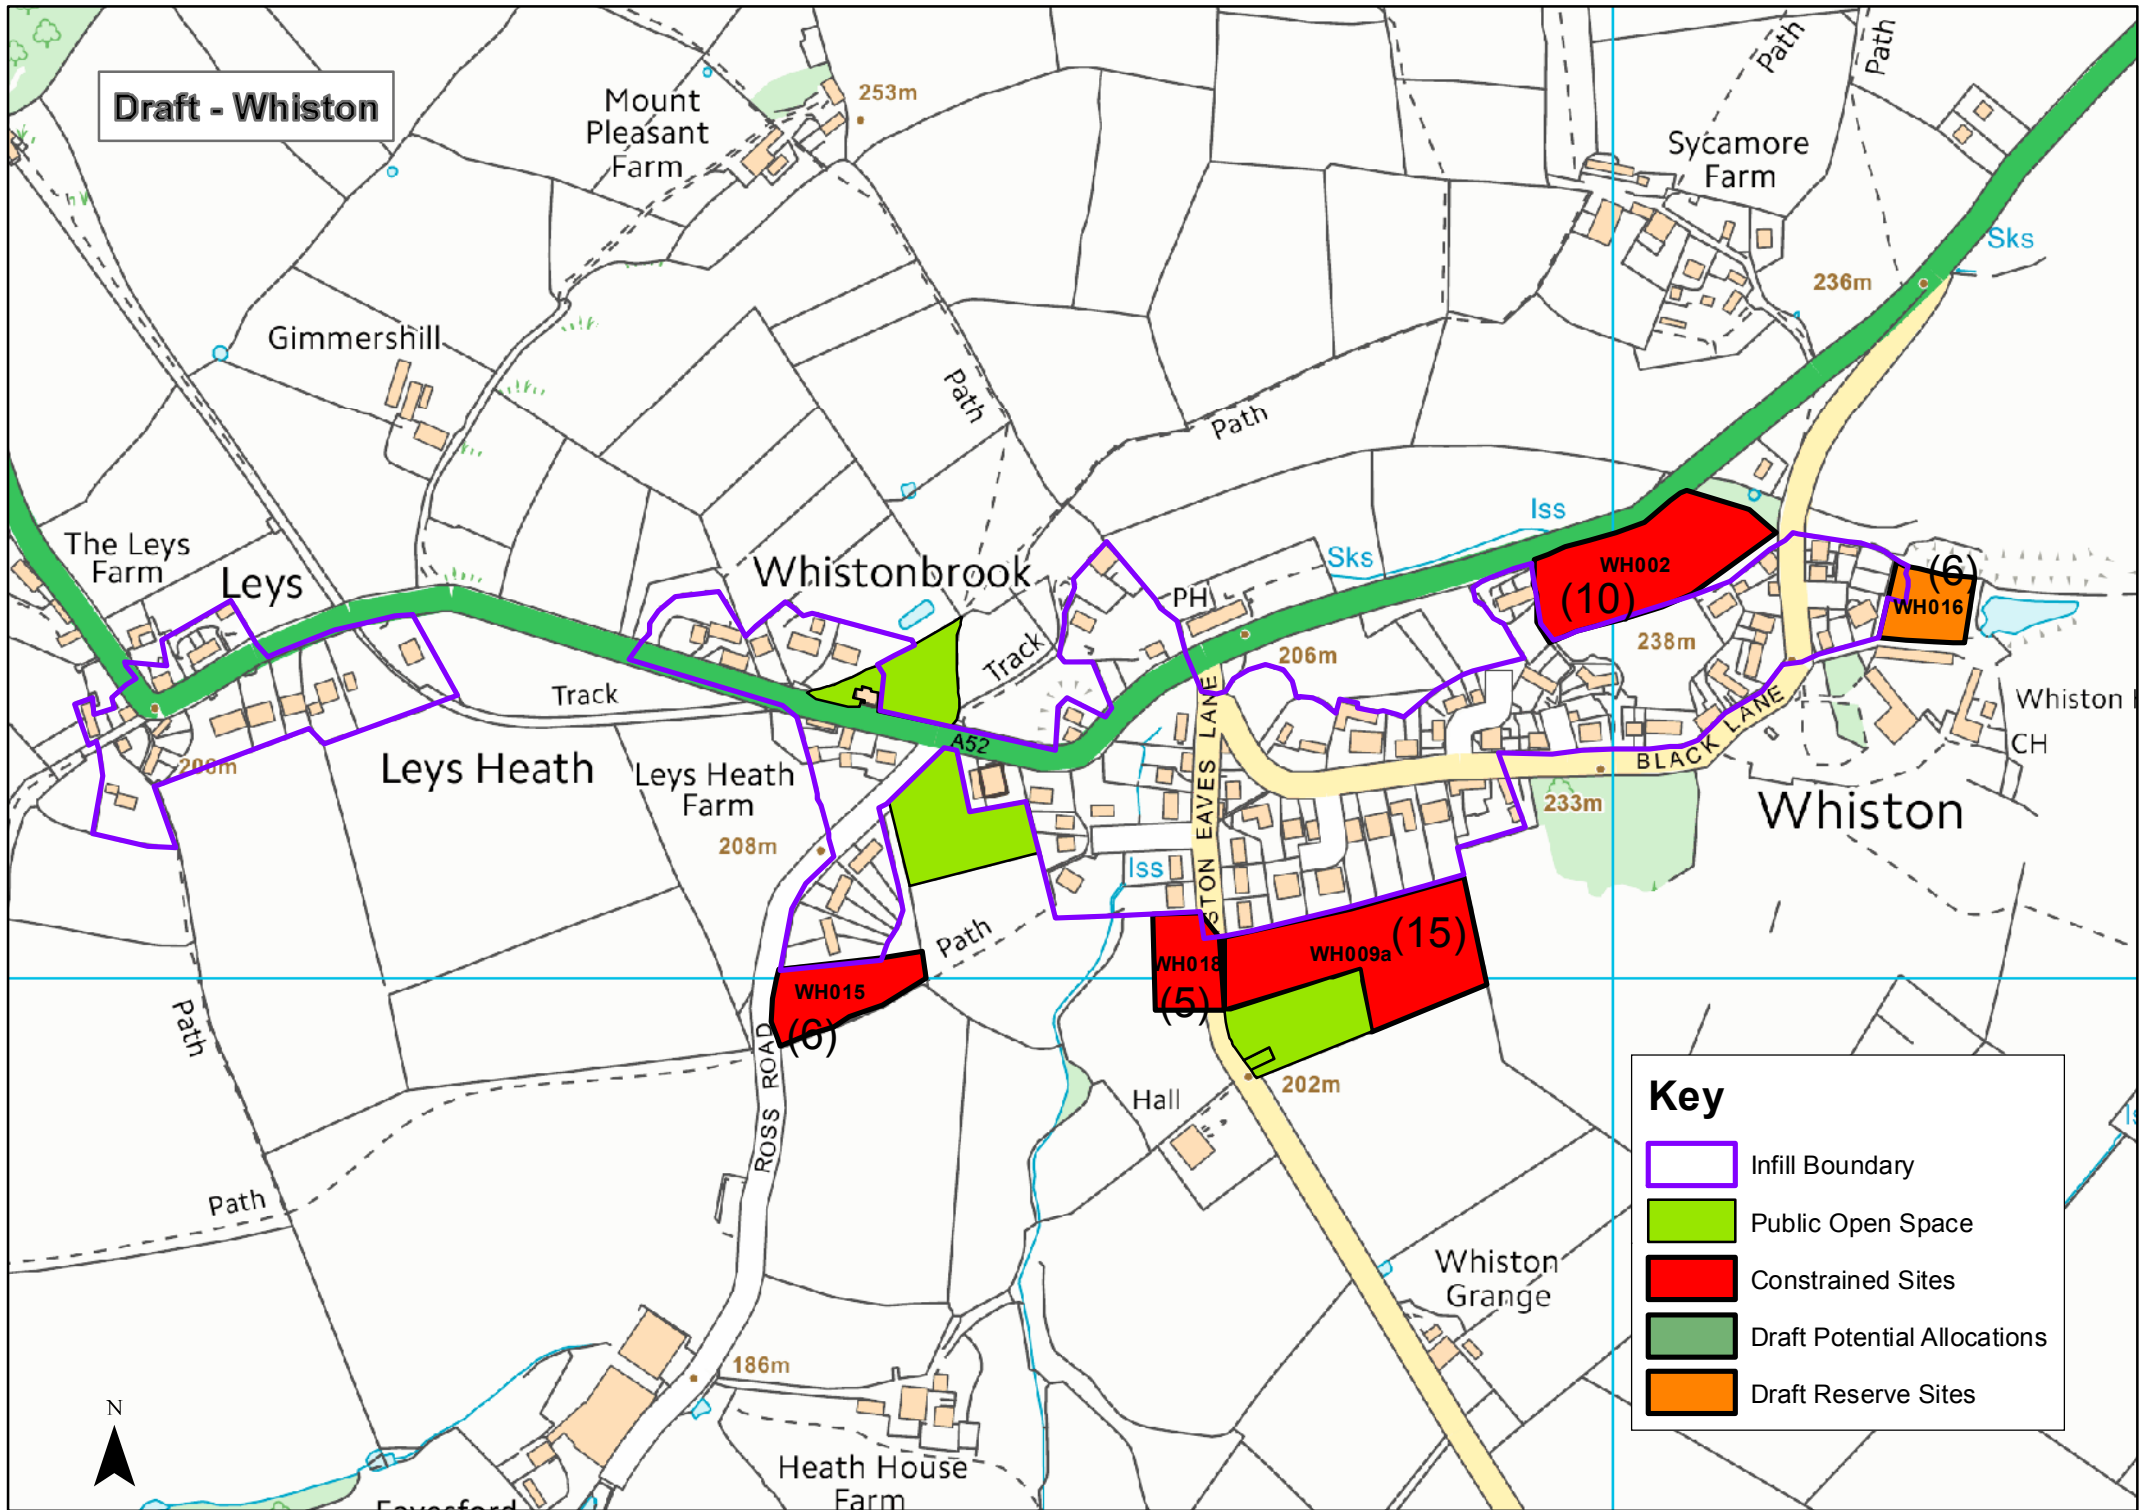

Draft - Rushton Spencer

Key

- Infill Boundary
- Green Belt
- Public Open Space
- Constrained Sites
- Draft Potential Allocations
- Draft Reserve Sites

Draft - Stanley

Moss

Stanley

Key

-  Infill Boundary
-  Green Belt

Draft - Stockton Brook

Key

-  Infill Boundary
-  Green Belt
-  Constrained Sites
-  Draft Potential Allocations
-  Draft Reserve Sites

Draft - Swinscoe

Swinscoe

Key
Infill Boundary

Draft - Winkhill

Key