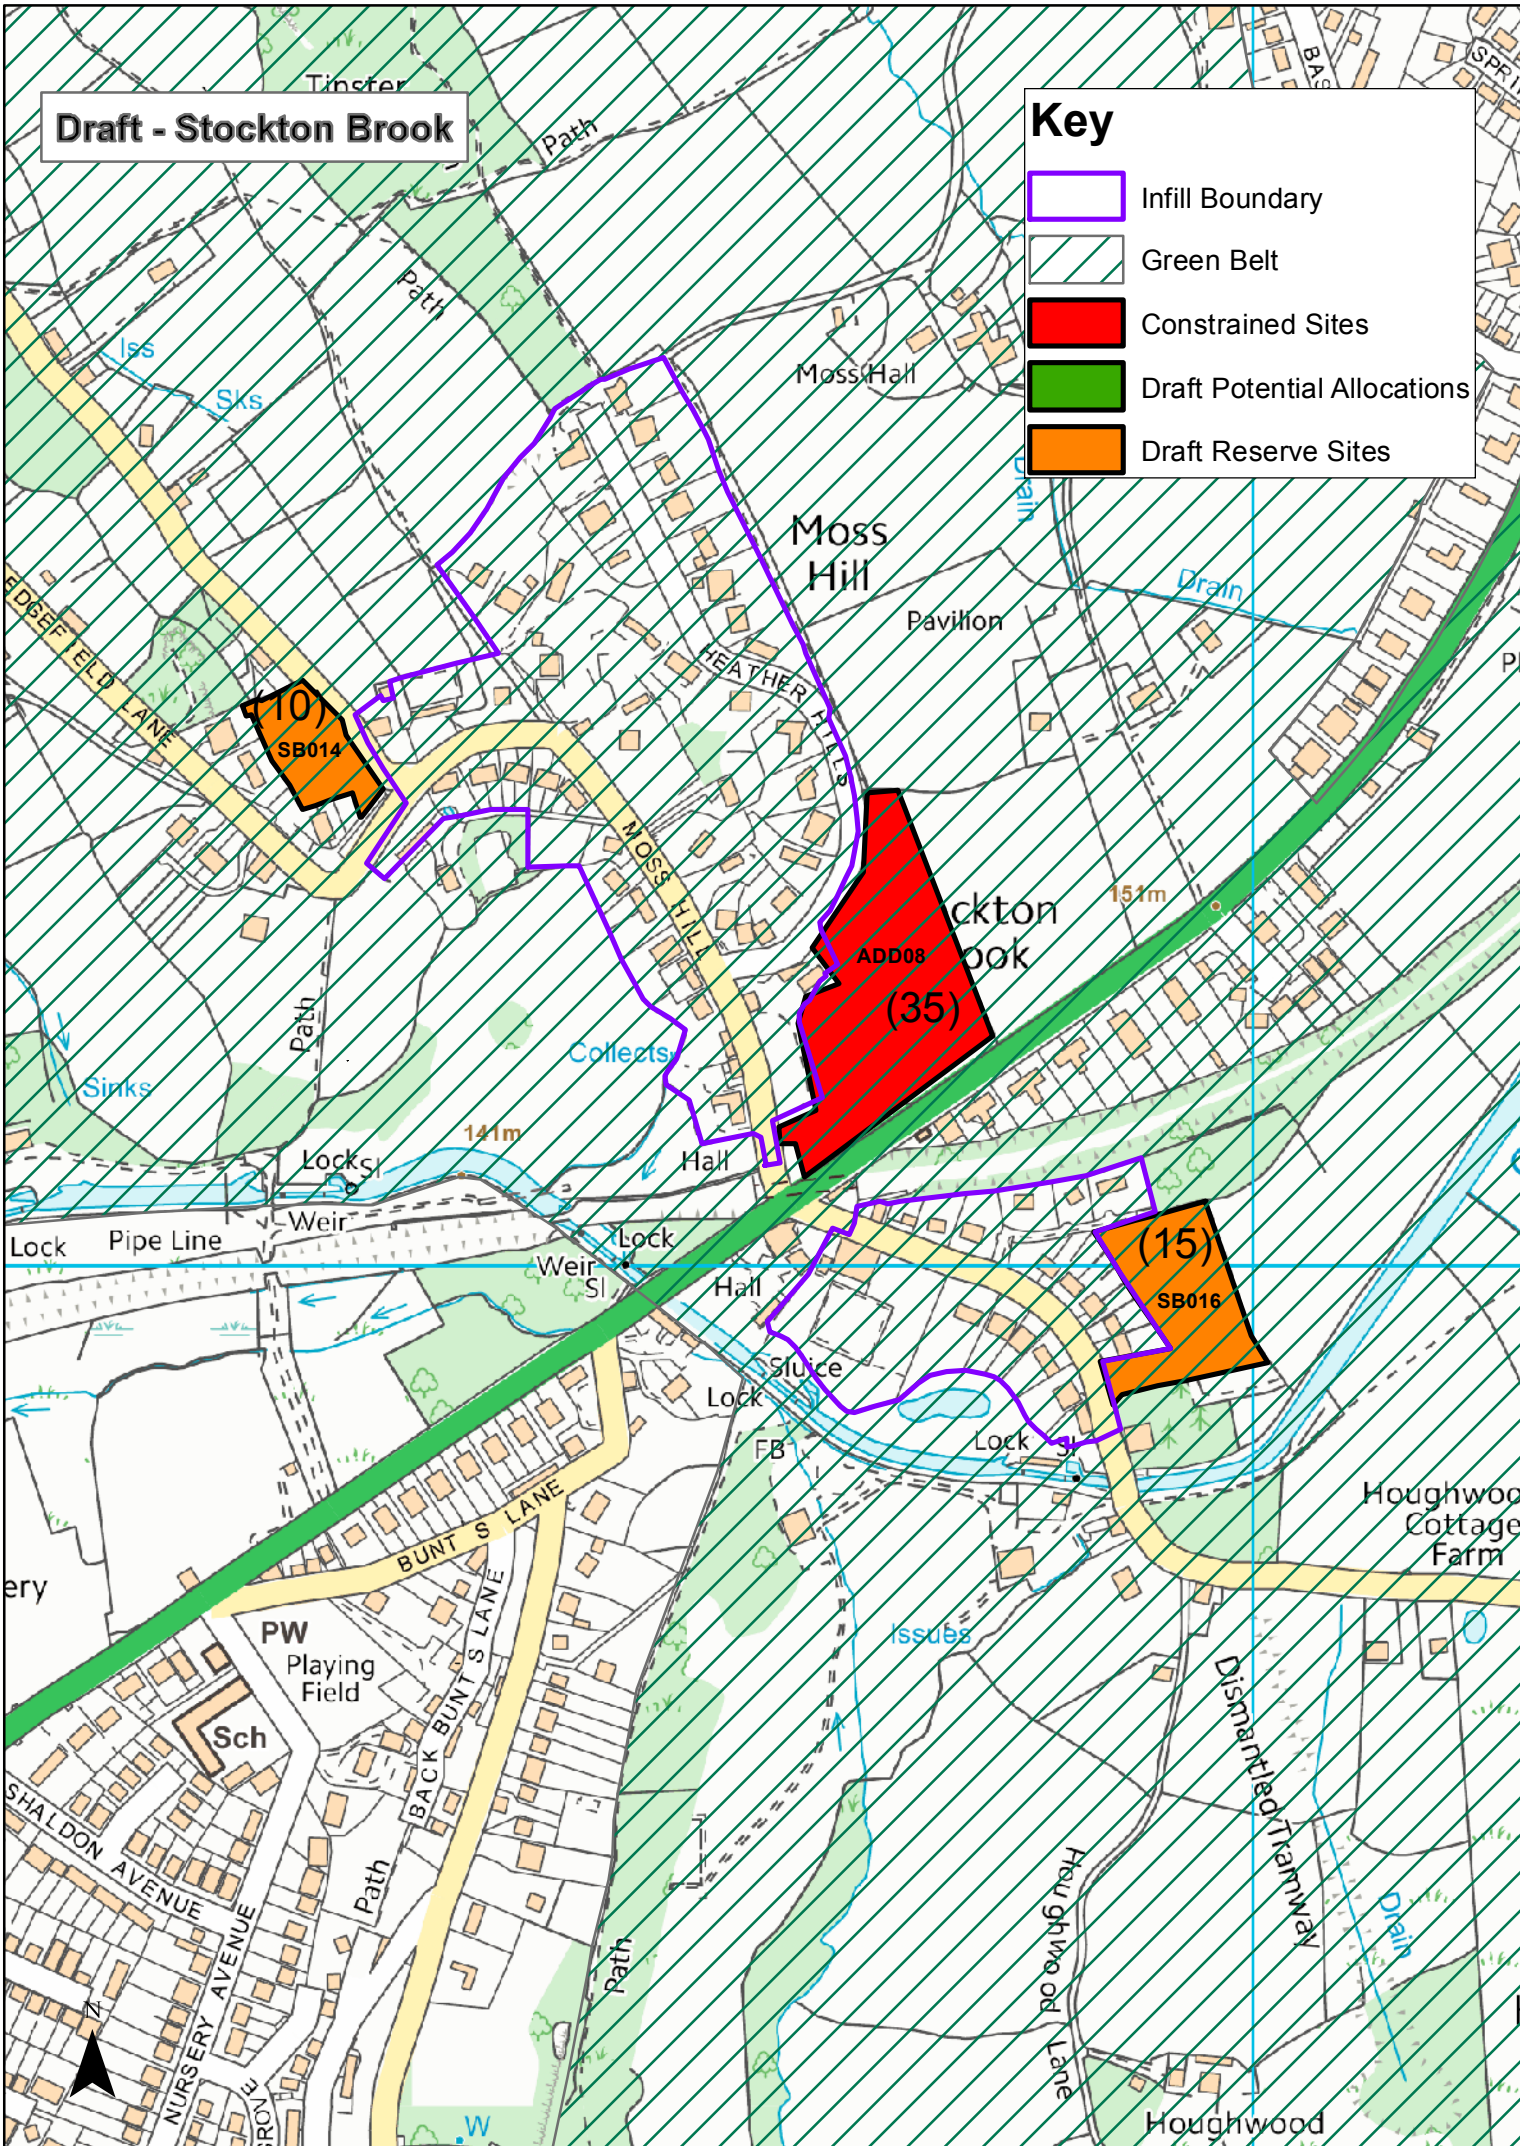

Draft - Blackshaw Moor

Key

- Infill Boundary
- Constrained Sites
- Draft Potential Allocations
- Draft Reserve Sites
- Local_Plan_Boundary

Draft - Boundary

Key

-  Infill Boundary
-  Green Belt

Draft - Bradnop

Track

LEIGH LANE
122m

Coll
Spr
Spreads

Sinks

Skss
Skss

Iss

Key

-  Infill Boundary
-  Constrained Sites
-  Draft Potential Allocations
-  Draft Reserve Sites

Draft - Rushton Spencer

Key

- Infill Boundary
- Green Belt
- Public Open Space
- Constrained Sites
- Draft Potential Allocations
- Draft Reserve Sites

Draft - Stanley

Moss

Stanley

Key

-  Infill Boundary
-  Green Belt

Draft - Stockton Brook

Key

-  Infill Boundary
-  Green Belt
-  Constrained Sites
-  Draft Potential Allocations
-  Draft Reserve Sites

Draft - Swinscoe

Swinscoe

Key
Infill Boundary

Draft - Winkhill

Key