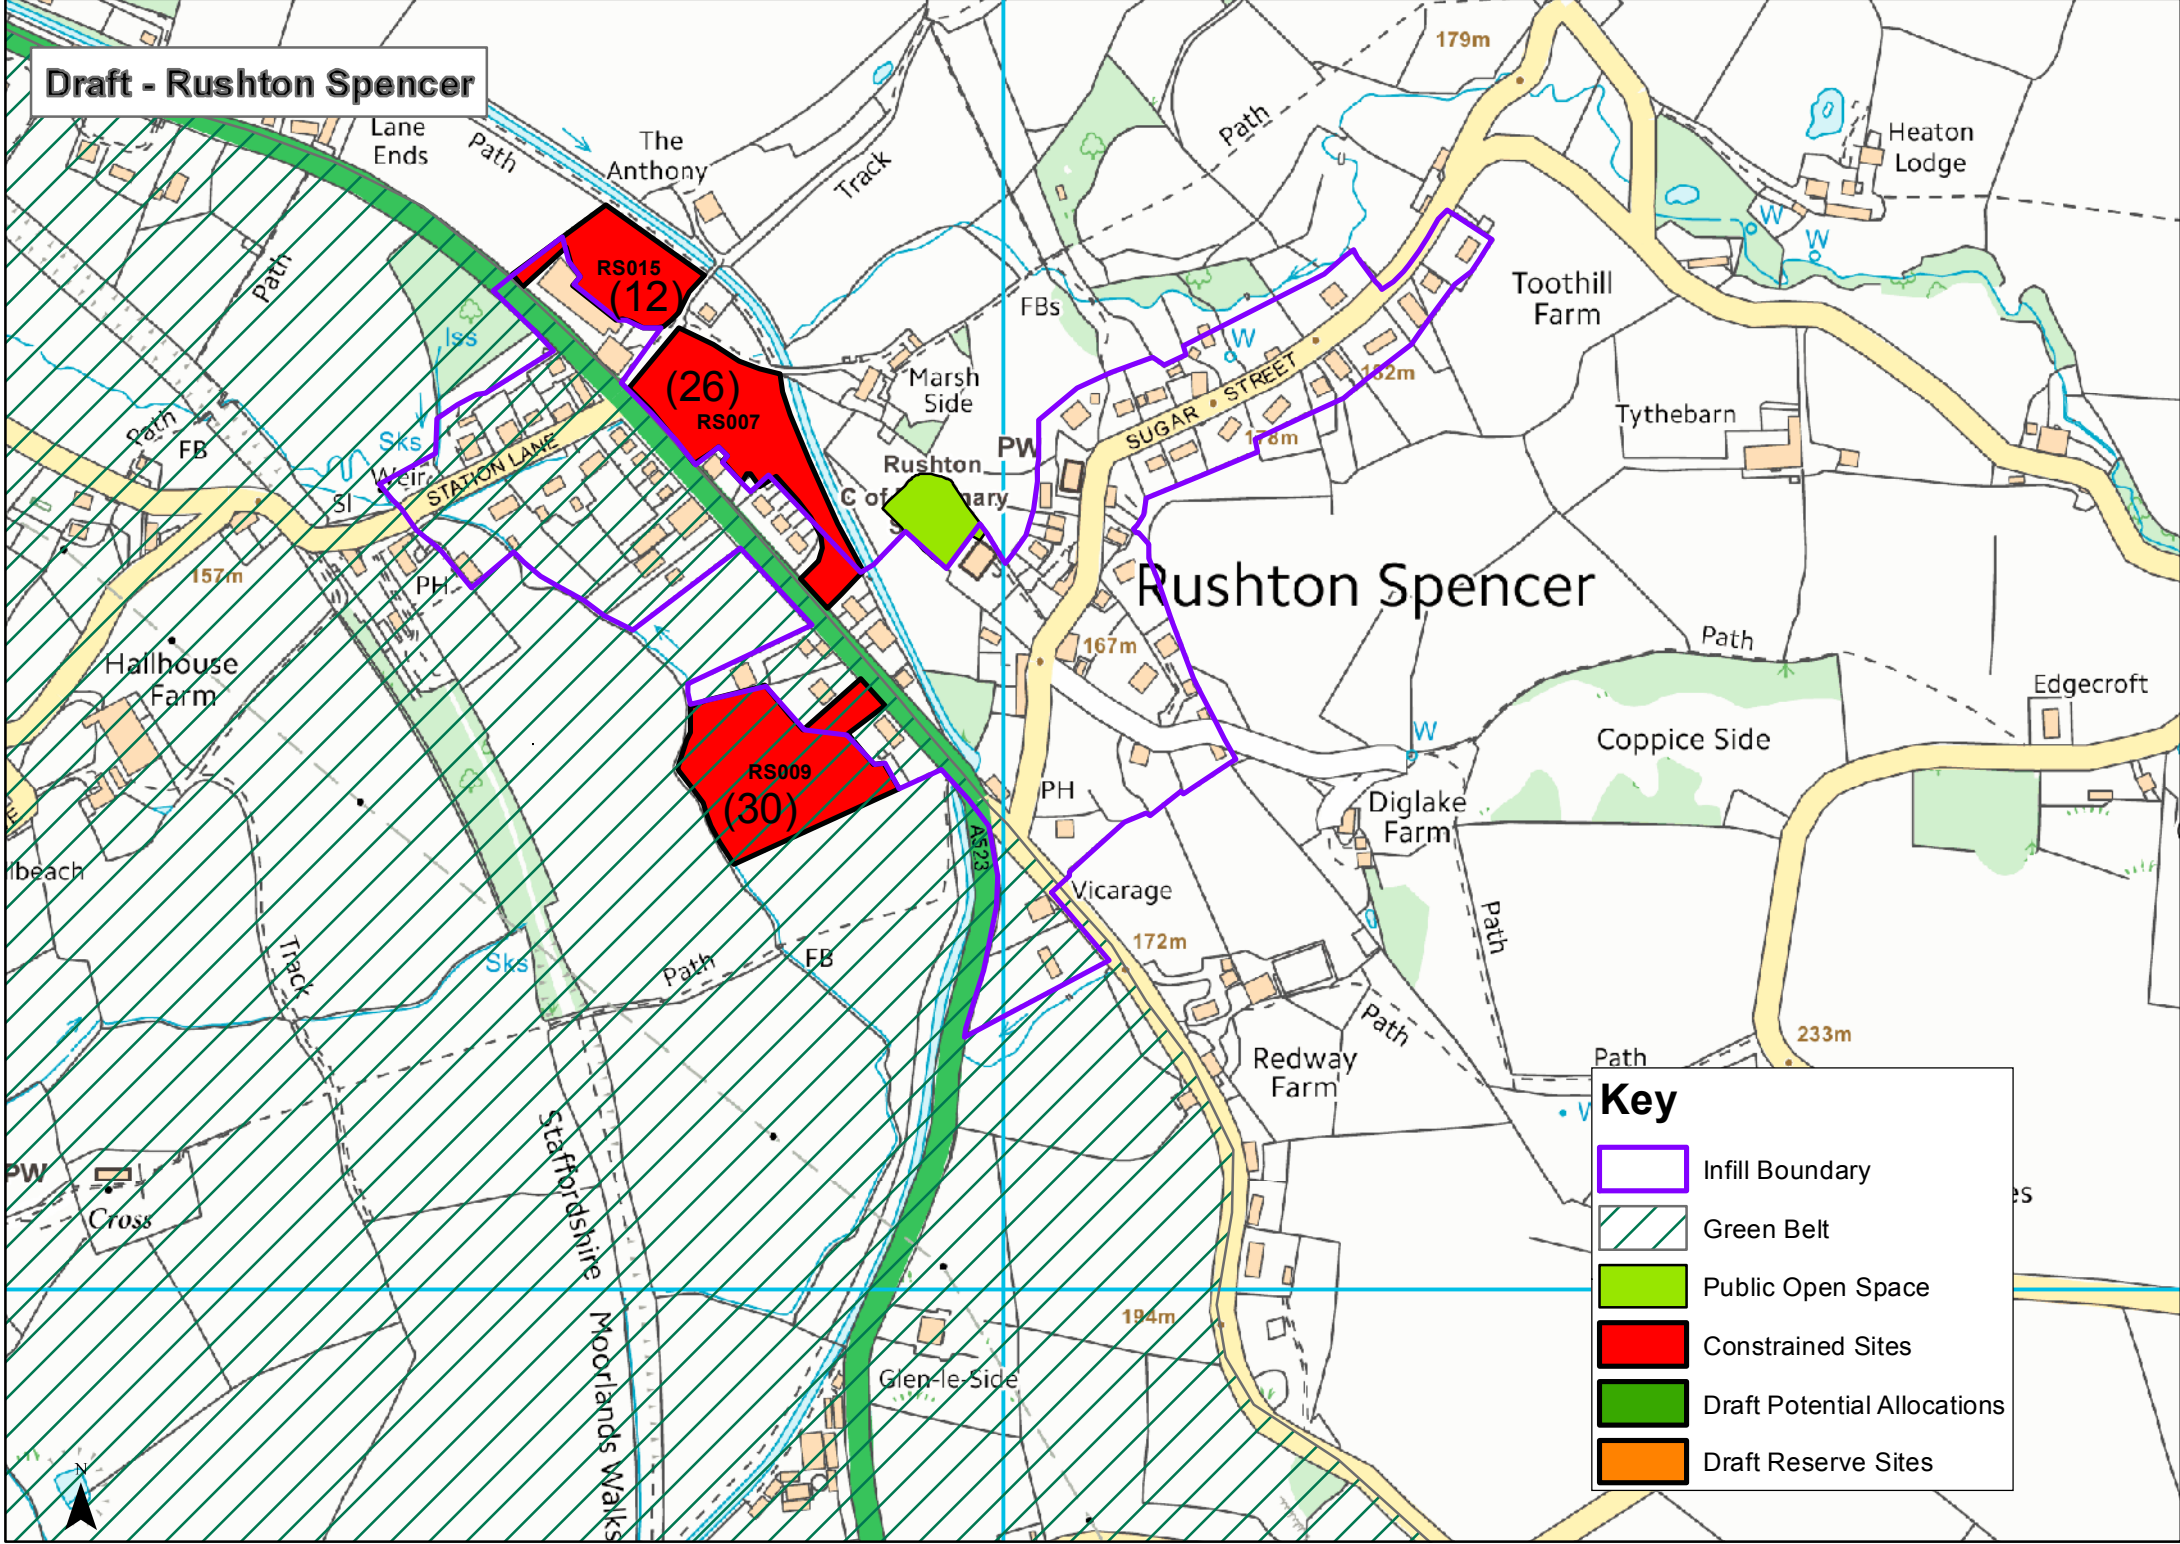

Draft - Rushton Spencer

Key

- Infill Boundary
- Green Belt
- Public Open Space
- Constrained Sites
- Draft Potential Allocations
- Draft Reserve Sites

Draft - Stanley

Moss

Stanley

Key

-  Infill Boundary
-  Green Belt