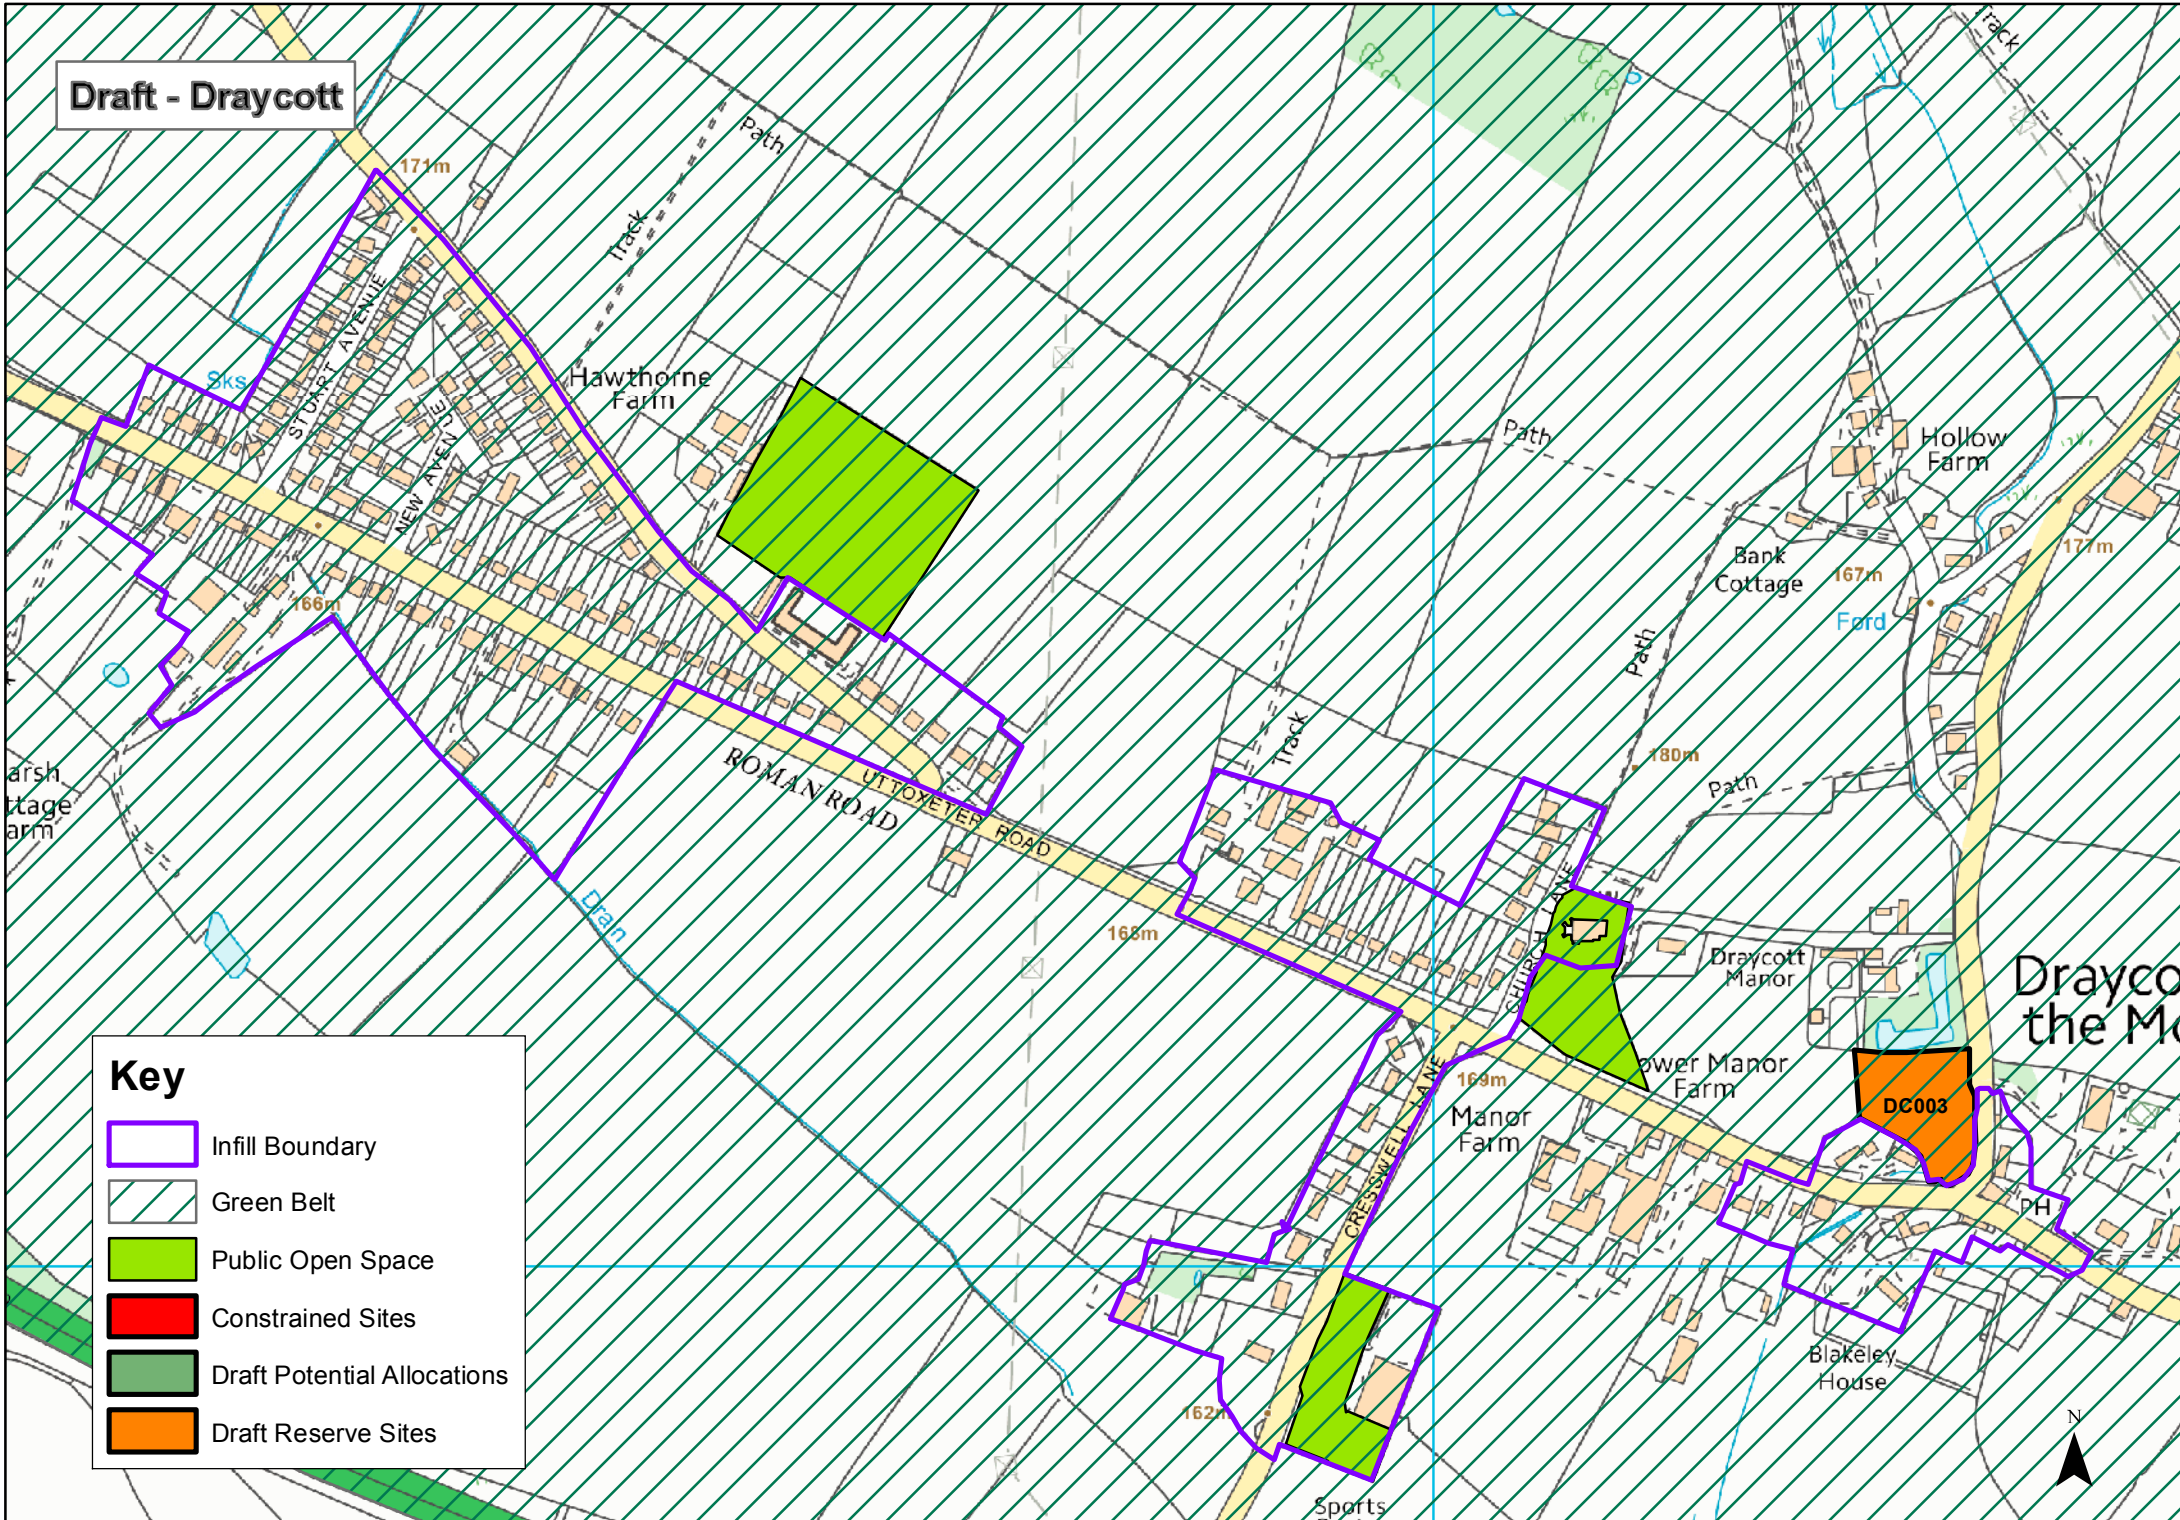

Draft - Blackshaw Moor

Key

- Infill Boundary
- Constrained Sites
- Draft Potential Allocations
- Draft Reserve Sites
- Local_Plan_Boundary

Draft - Boundary

Key

-  Infill Boundary
-  Green Belt

Draft - Bradnop

Key

-  Infill Boundary

Draft - Caverswall & Cookshill

Key

- Infill Boundary
- Green Belt
- Public Open Space
- Constrained Sites
- Draft Potential Allocations
- Draft Reserve Sites

Draft - Checkley

Key

-  Infill Boundary
-  Public Open Space

Draft - Consall

Consall

Key

- Infill Boundary
- Green Belt

Draft - Dilhorne

Key

-  Infill Boundary
-  Green Belt
-  Public Open Space
-  Constrained Sites
-  Draft Potential Allocations
-  Draft Reserve Sites

Draft - Draycott

Key

-  Infill Boundary
-  Green Belt
-  Public Open Space
-  Constrained Sites
-  Draft Potential Allocations
-  Draft Reserve Sites

Draft - Foxt

Key

- Infill Boundary
- Constrained Sites
- Draft Potential Allocations
- Draft Reserve Sites