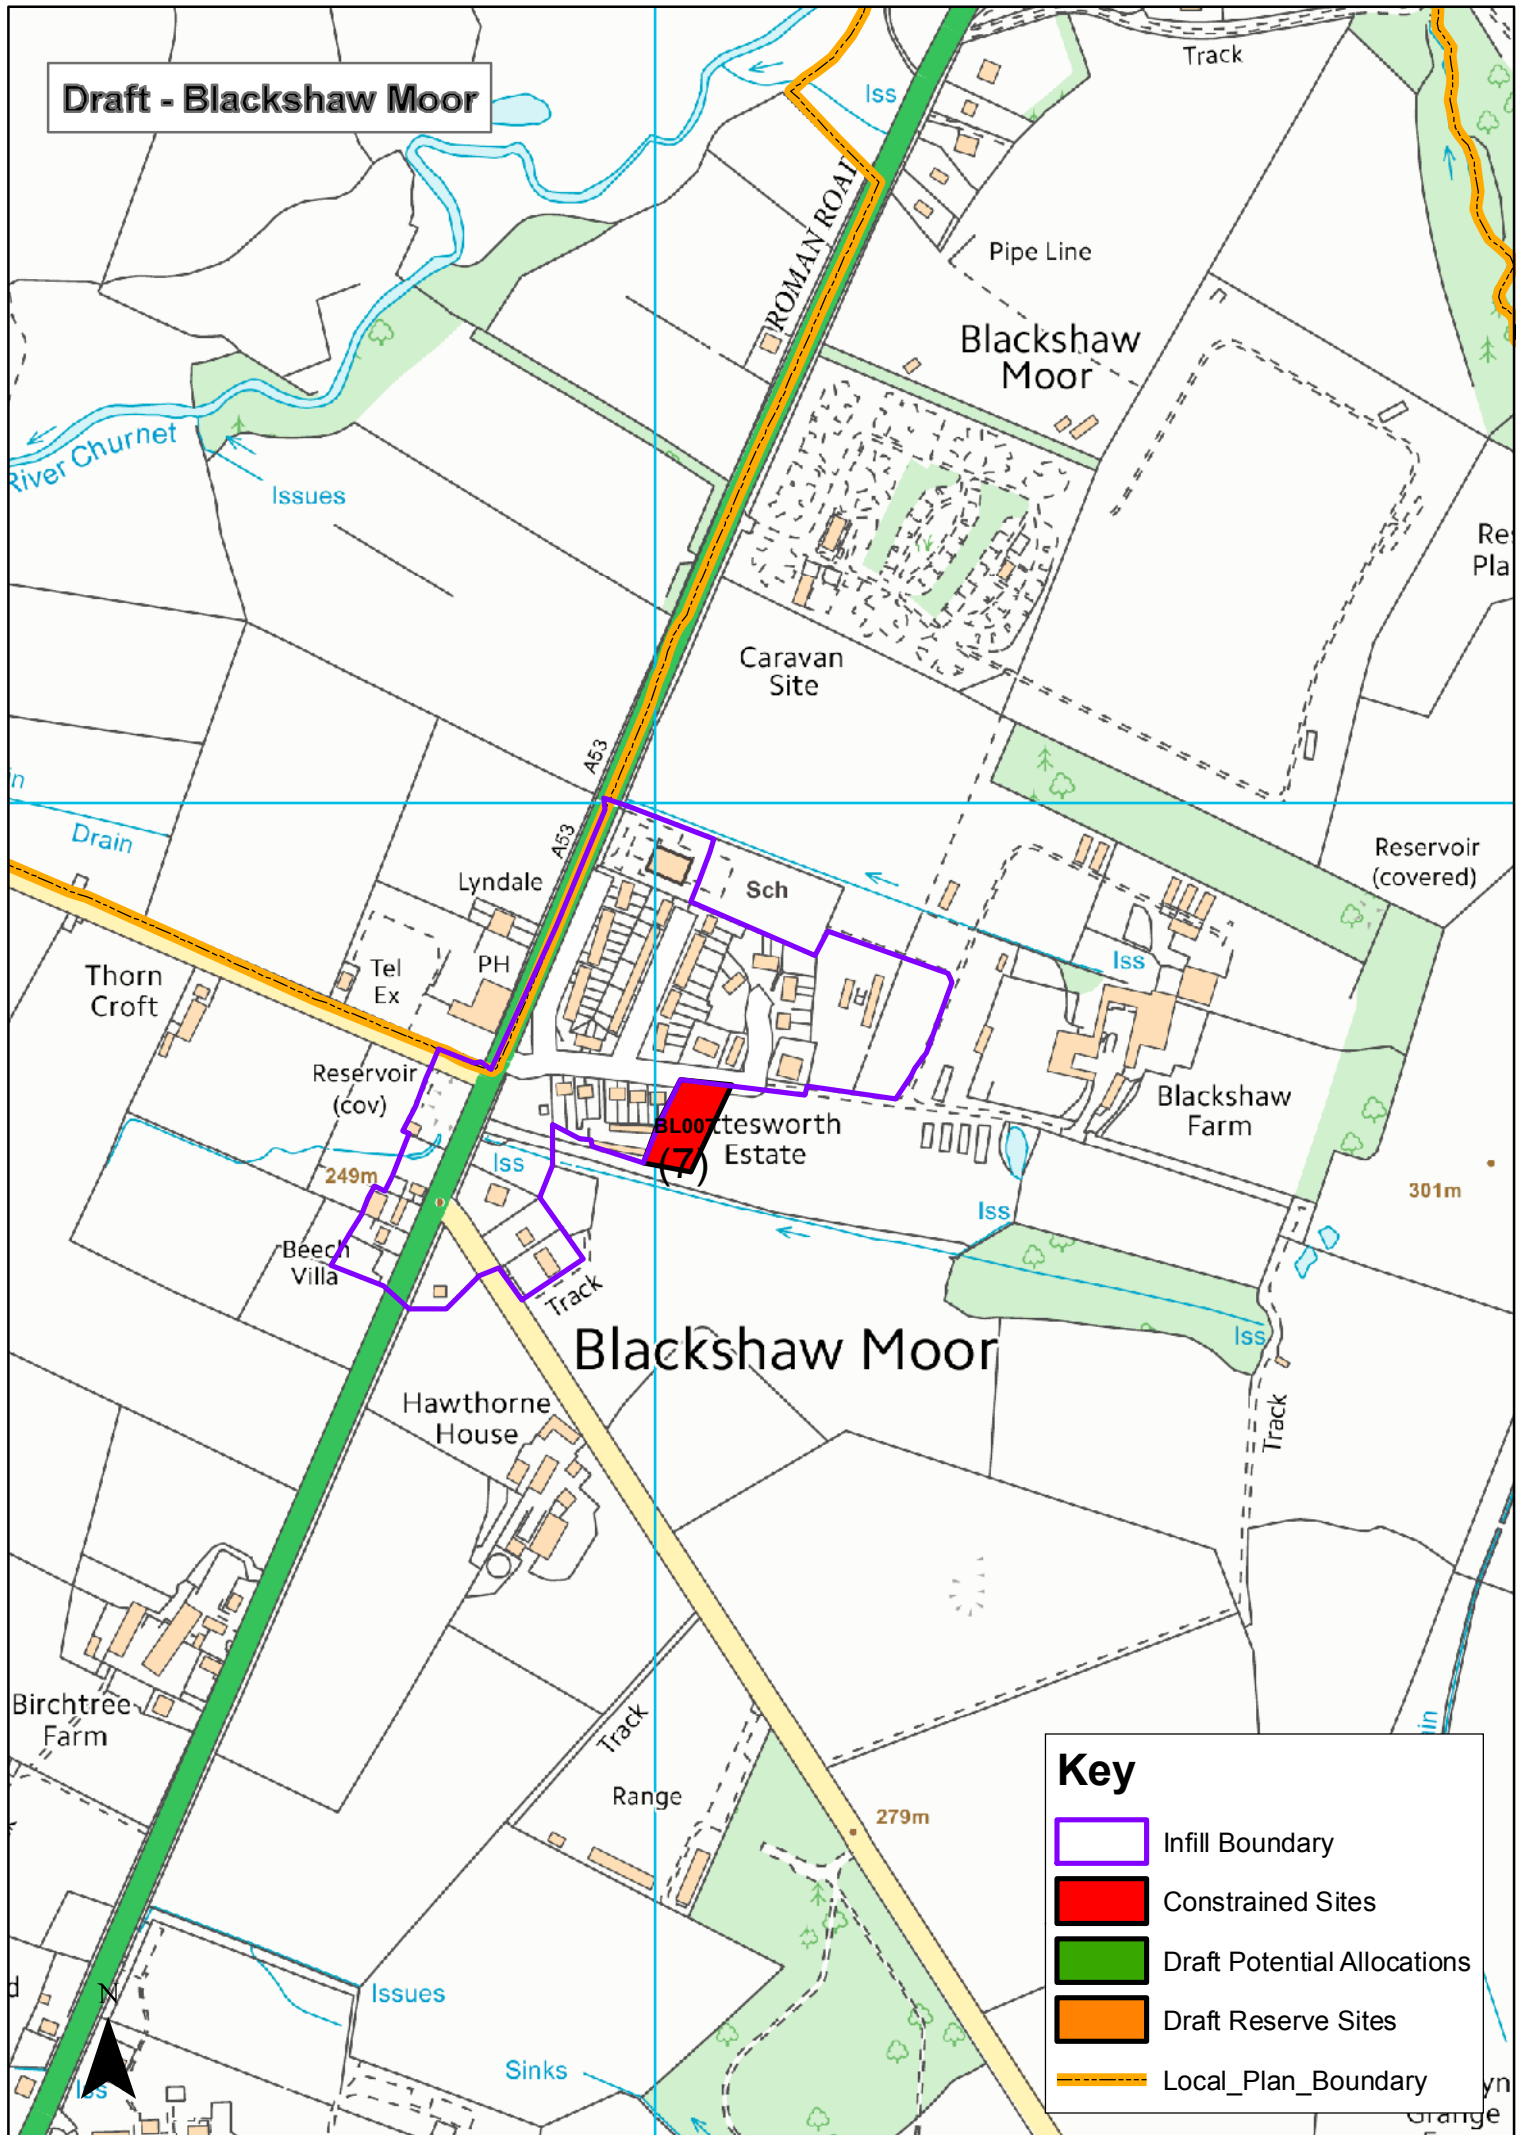

Draft - Blackshaw Moor

Key

- Infill Boundary
- Constrained Sites
- Draft Potential Allocations
- Draft Reserve Sites
- Local_Plan_Boundary

Draft - Boundary

Key

-  Infill Boundary
-  Green Belt

Draft - Bradnop

Key

-  Infill Boundary

Draft - Caverswall & Cookshill

Key

- Infill Boundary
- Green Belt
- Public Open Space
- Constrained Sites
- Draft Potential Allocations
- Draft Reserve Sites

Draft - Checkley

Key

-  Infill Boundary
-  Public Open Space