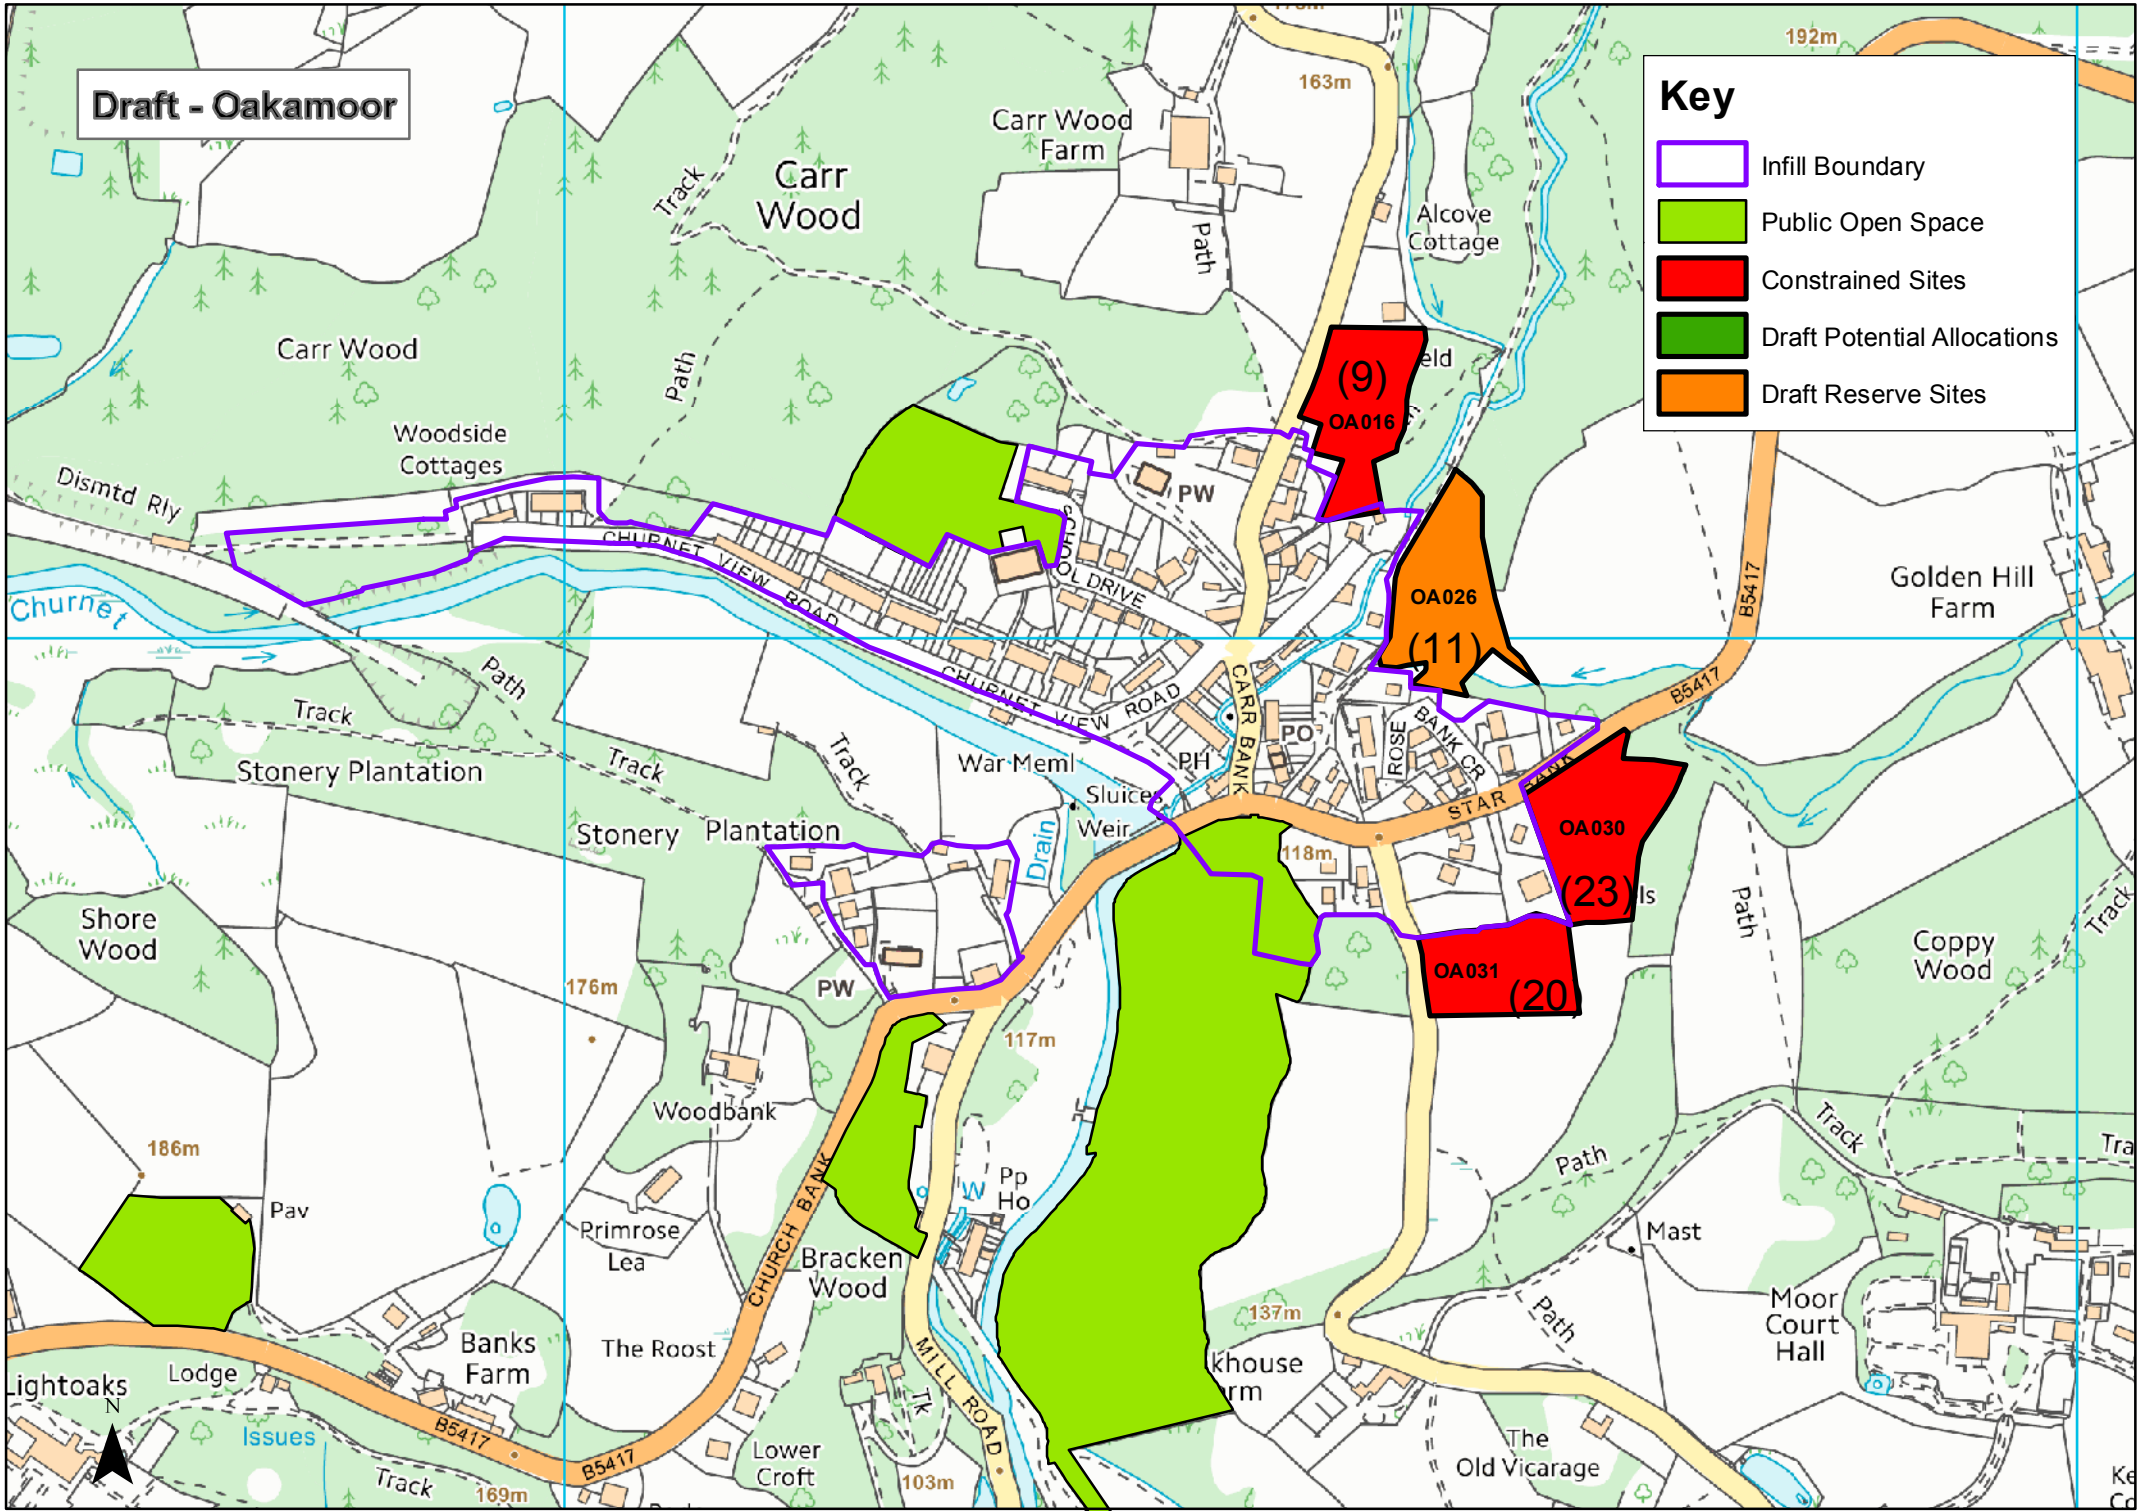

Draft - Oakamoor

Key

- Infill Boundary
- Public Open Space
- Constrained Sites
- Draft Potential Allocations
- Draft Reserve Sites