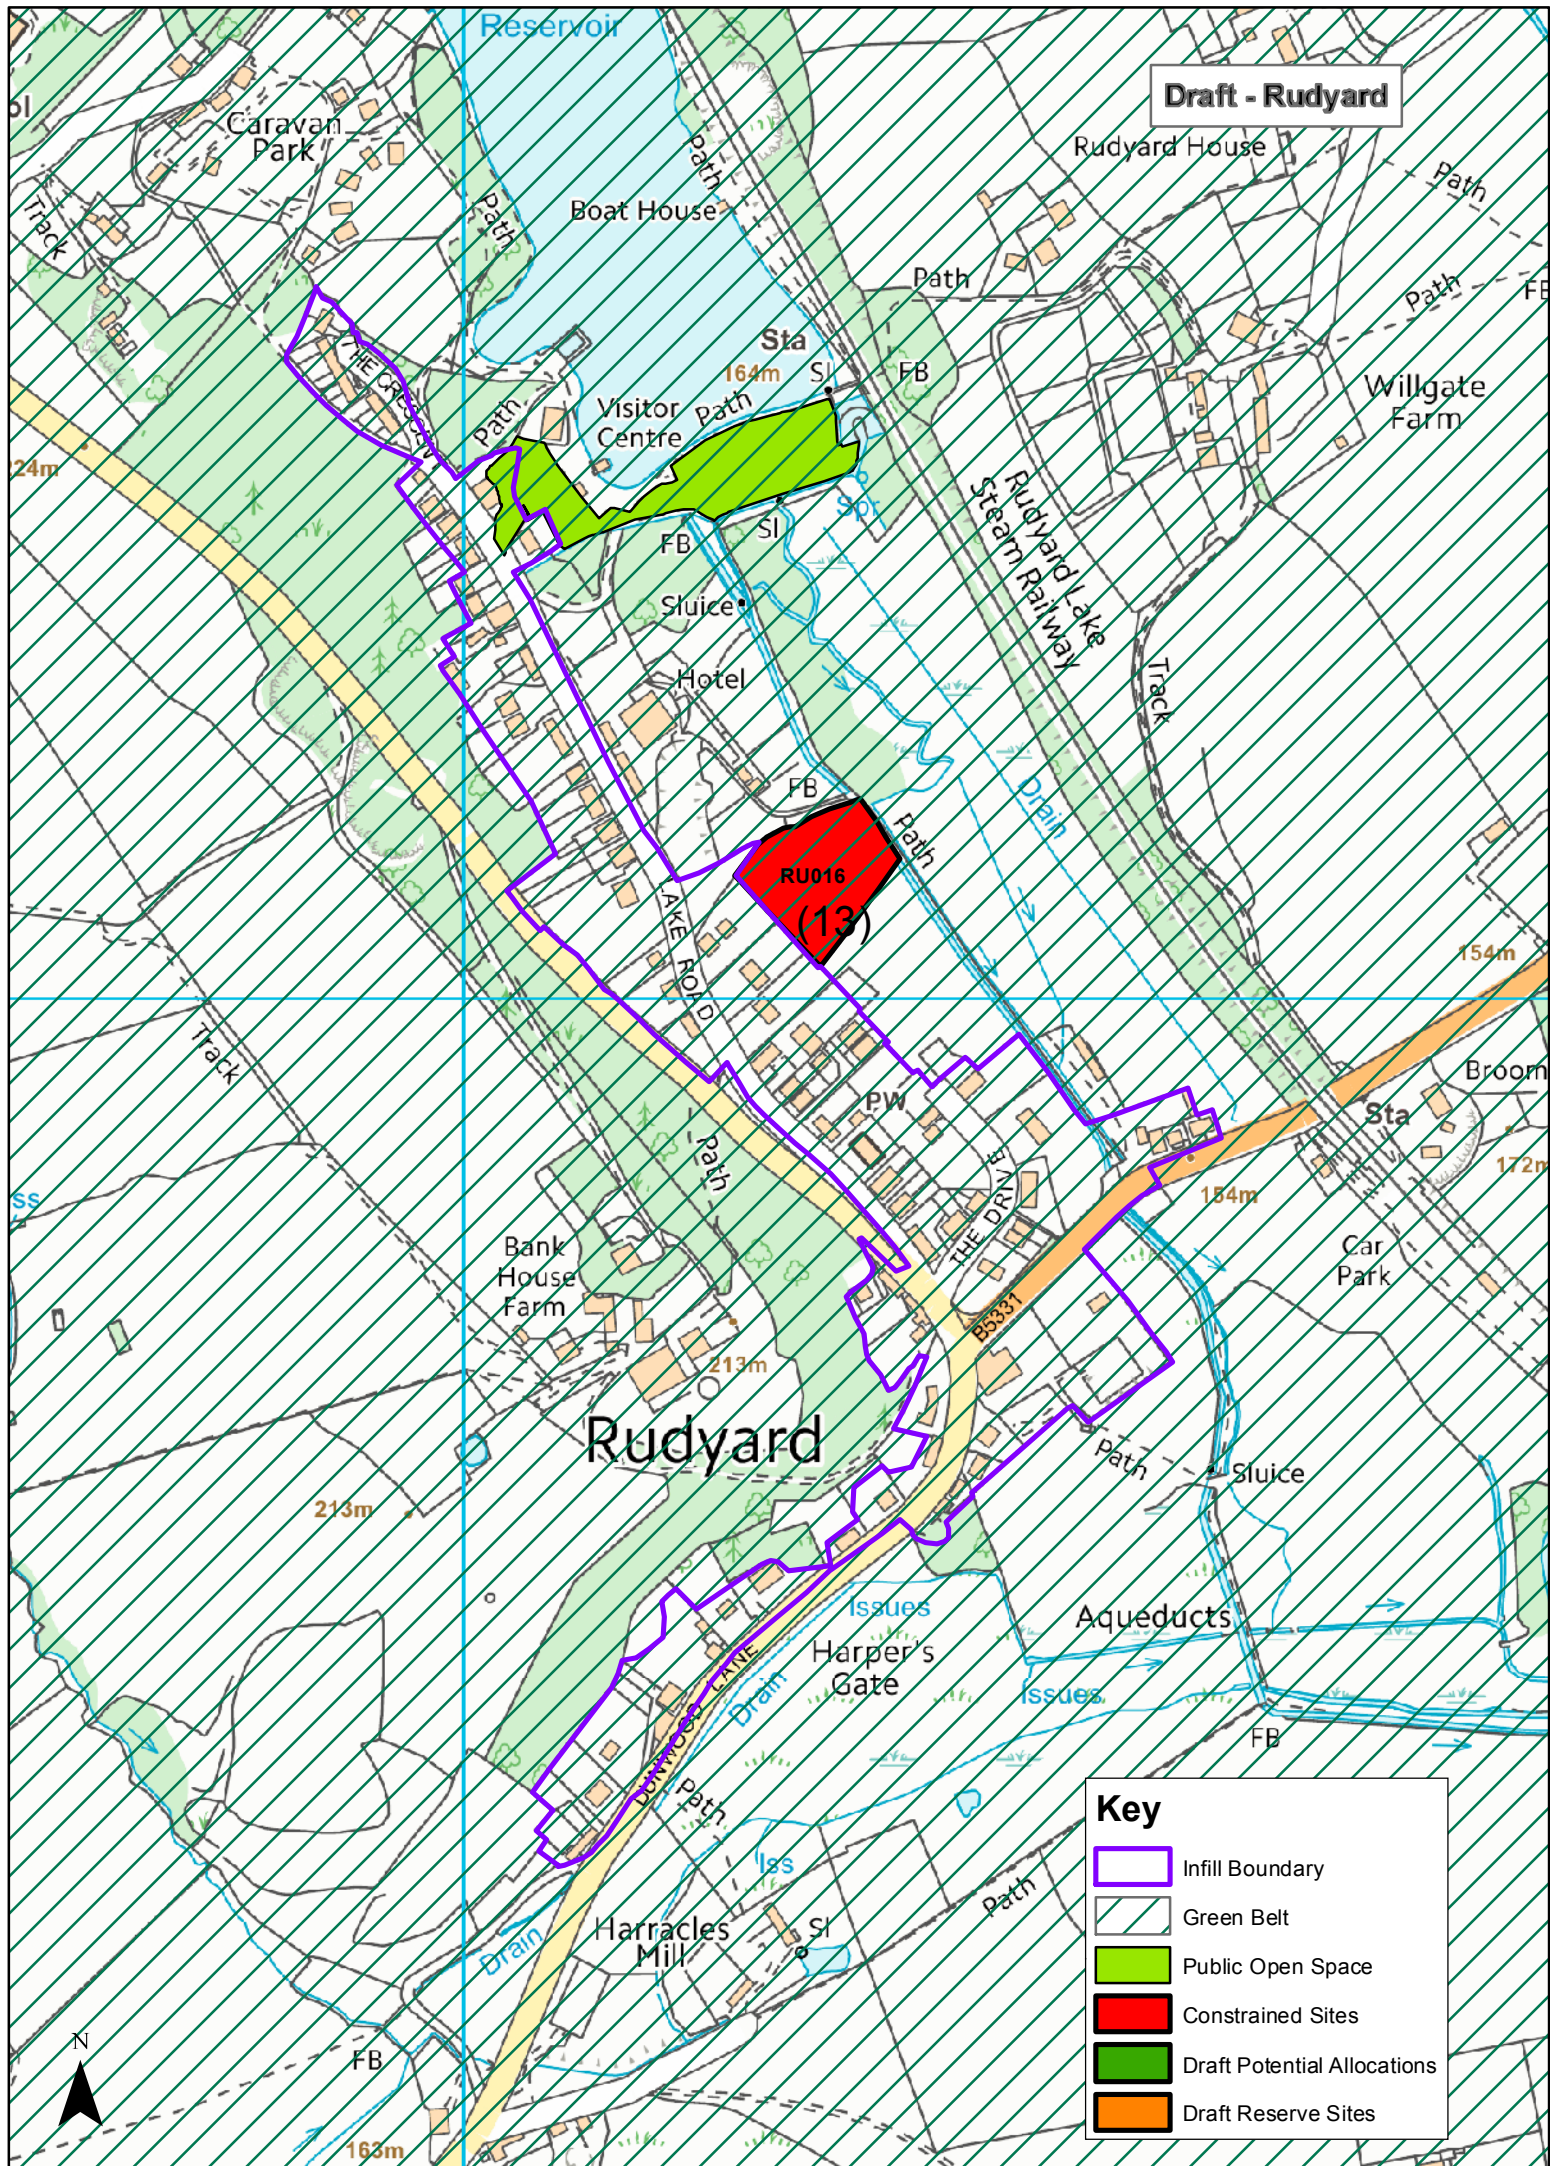

Draft - Rudyard

Key

- Infill Boundary
- Green Belt
- Public Open Space
- Constrained Sites
- Draft Potential Allocations
- Draft Reserve Sites