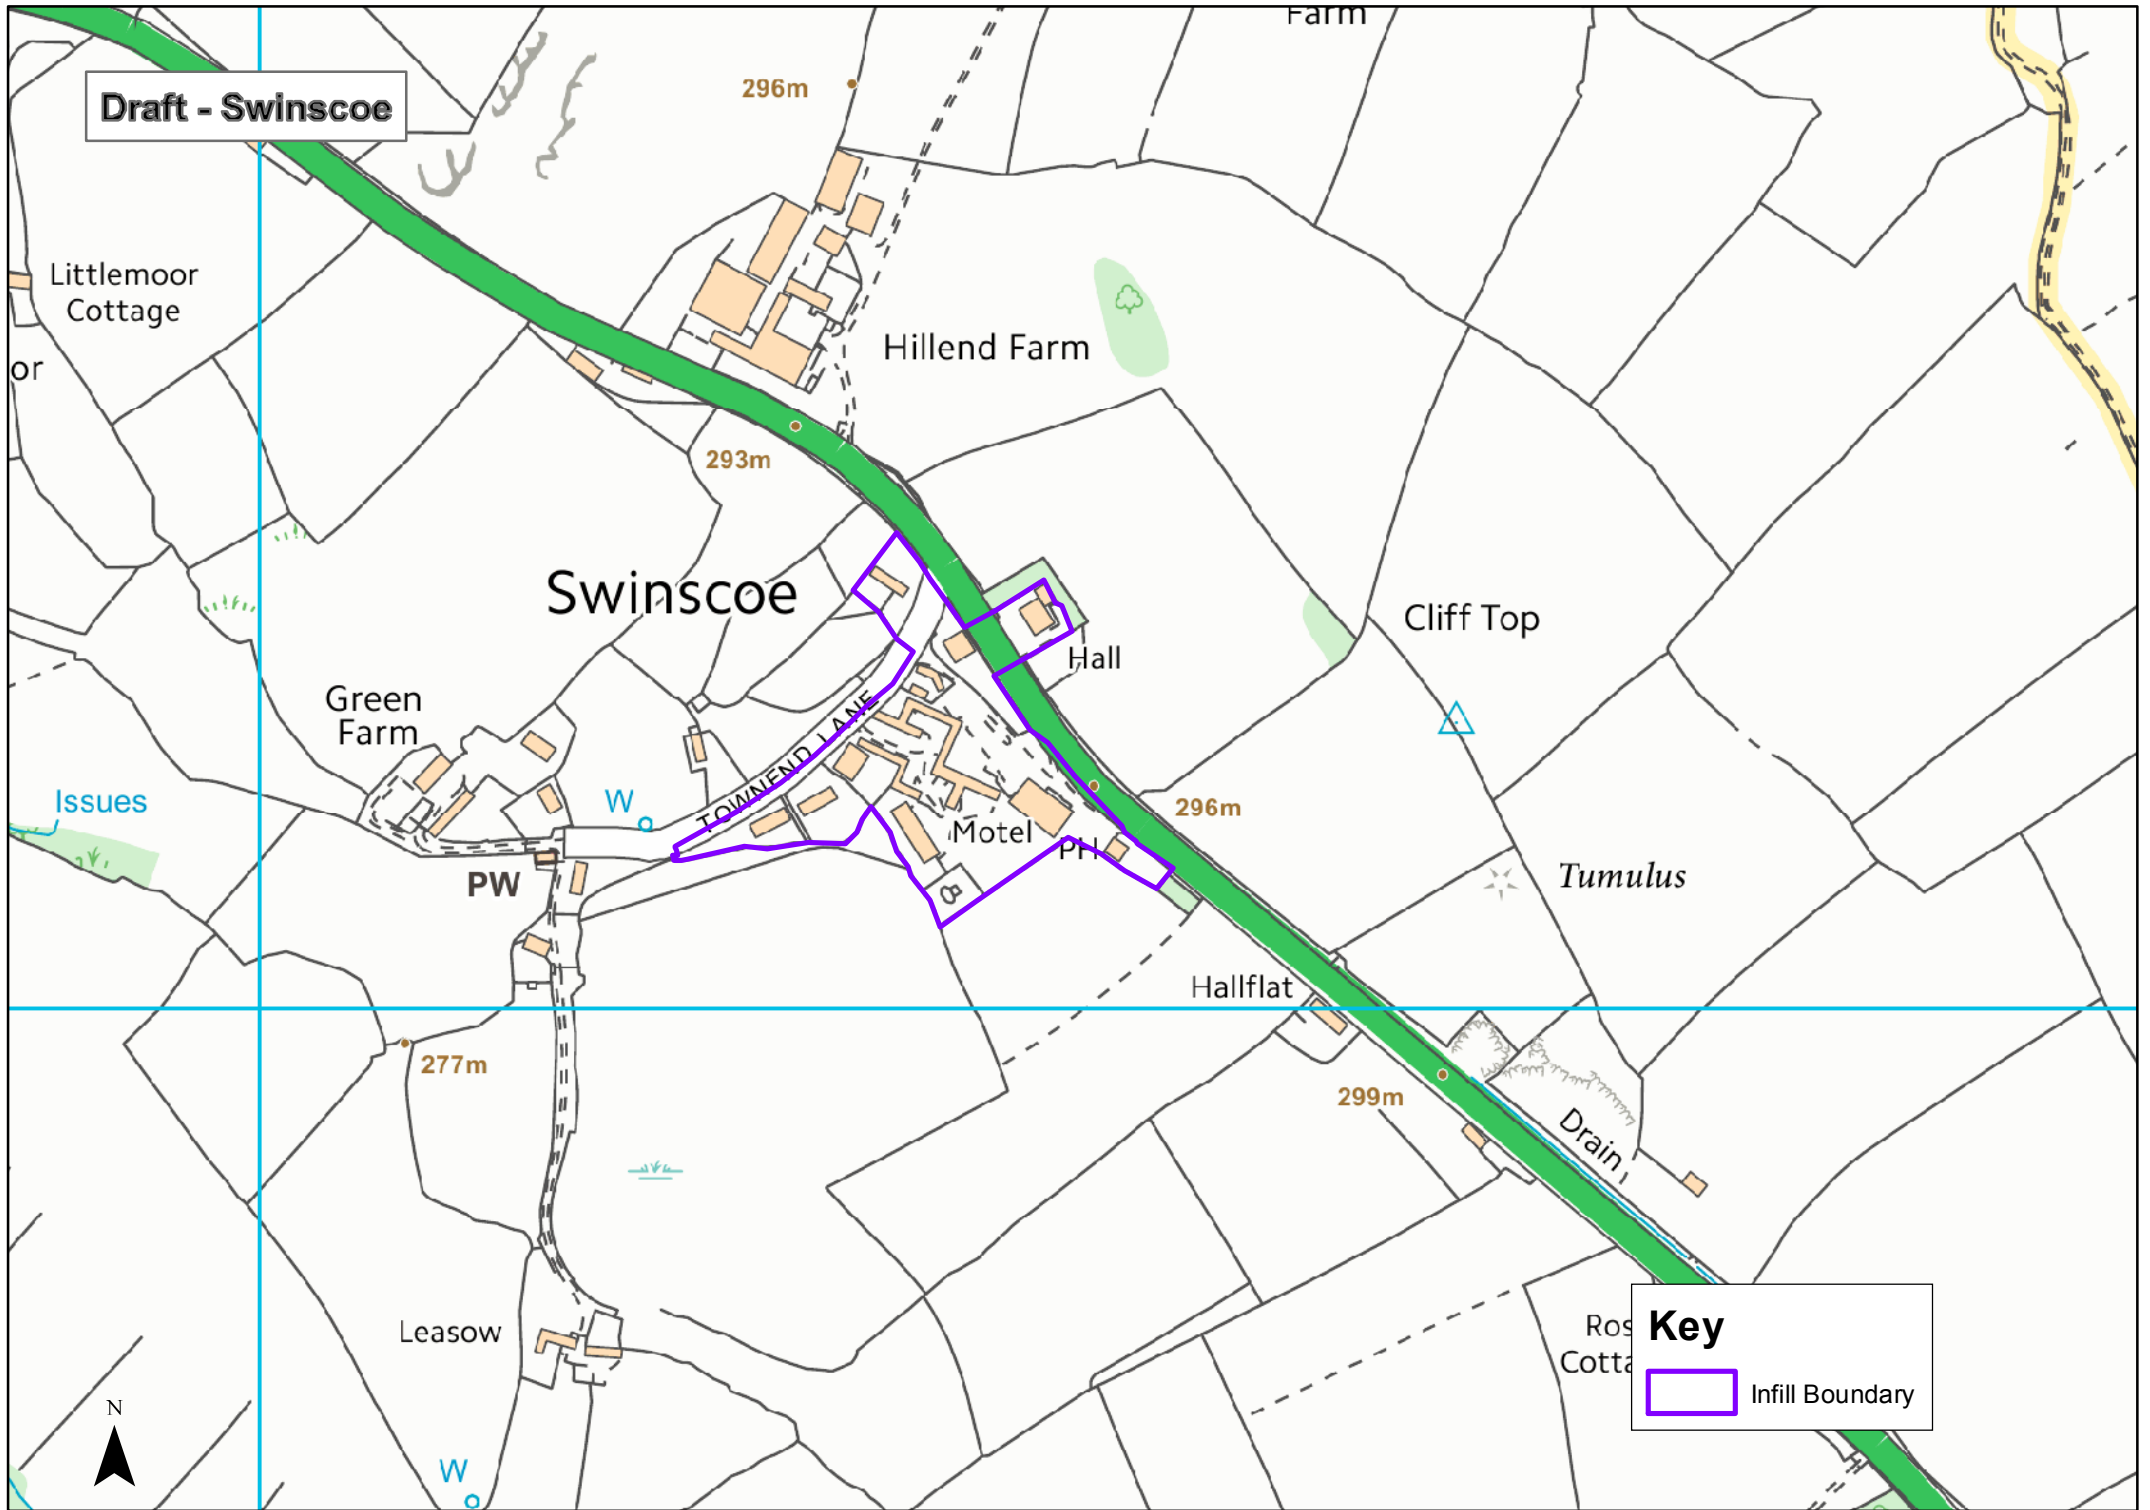

Draft - Rushton Spencer

Key

- Infill Boundary
- Green Belt
- Public Open Space
- Constrained Sites
- Draft Potential Allocations
- Draft Reserve Sites

Draft - Stanley

Moss

Stanley

Key

-  Infill Boundary
-  Green Belt

Draft - Stockton Brook

Key

-  Infill Boundary
-  Green Belt
-  Constrained Sites
-  Draft Potential Allocations
-  Draft Reserve Sites

Draft - Swinscoe

Swinscoe

Key
Infill Boundary

Draft - Winkhill

Key