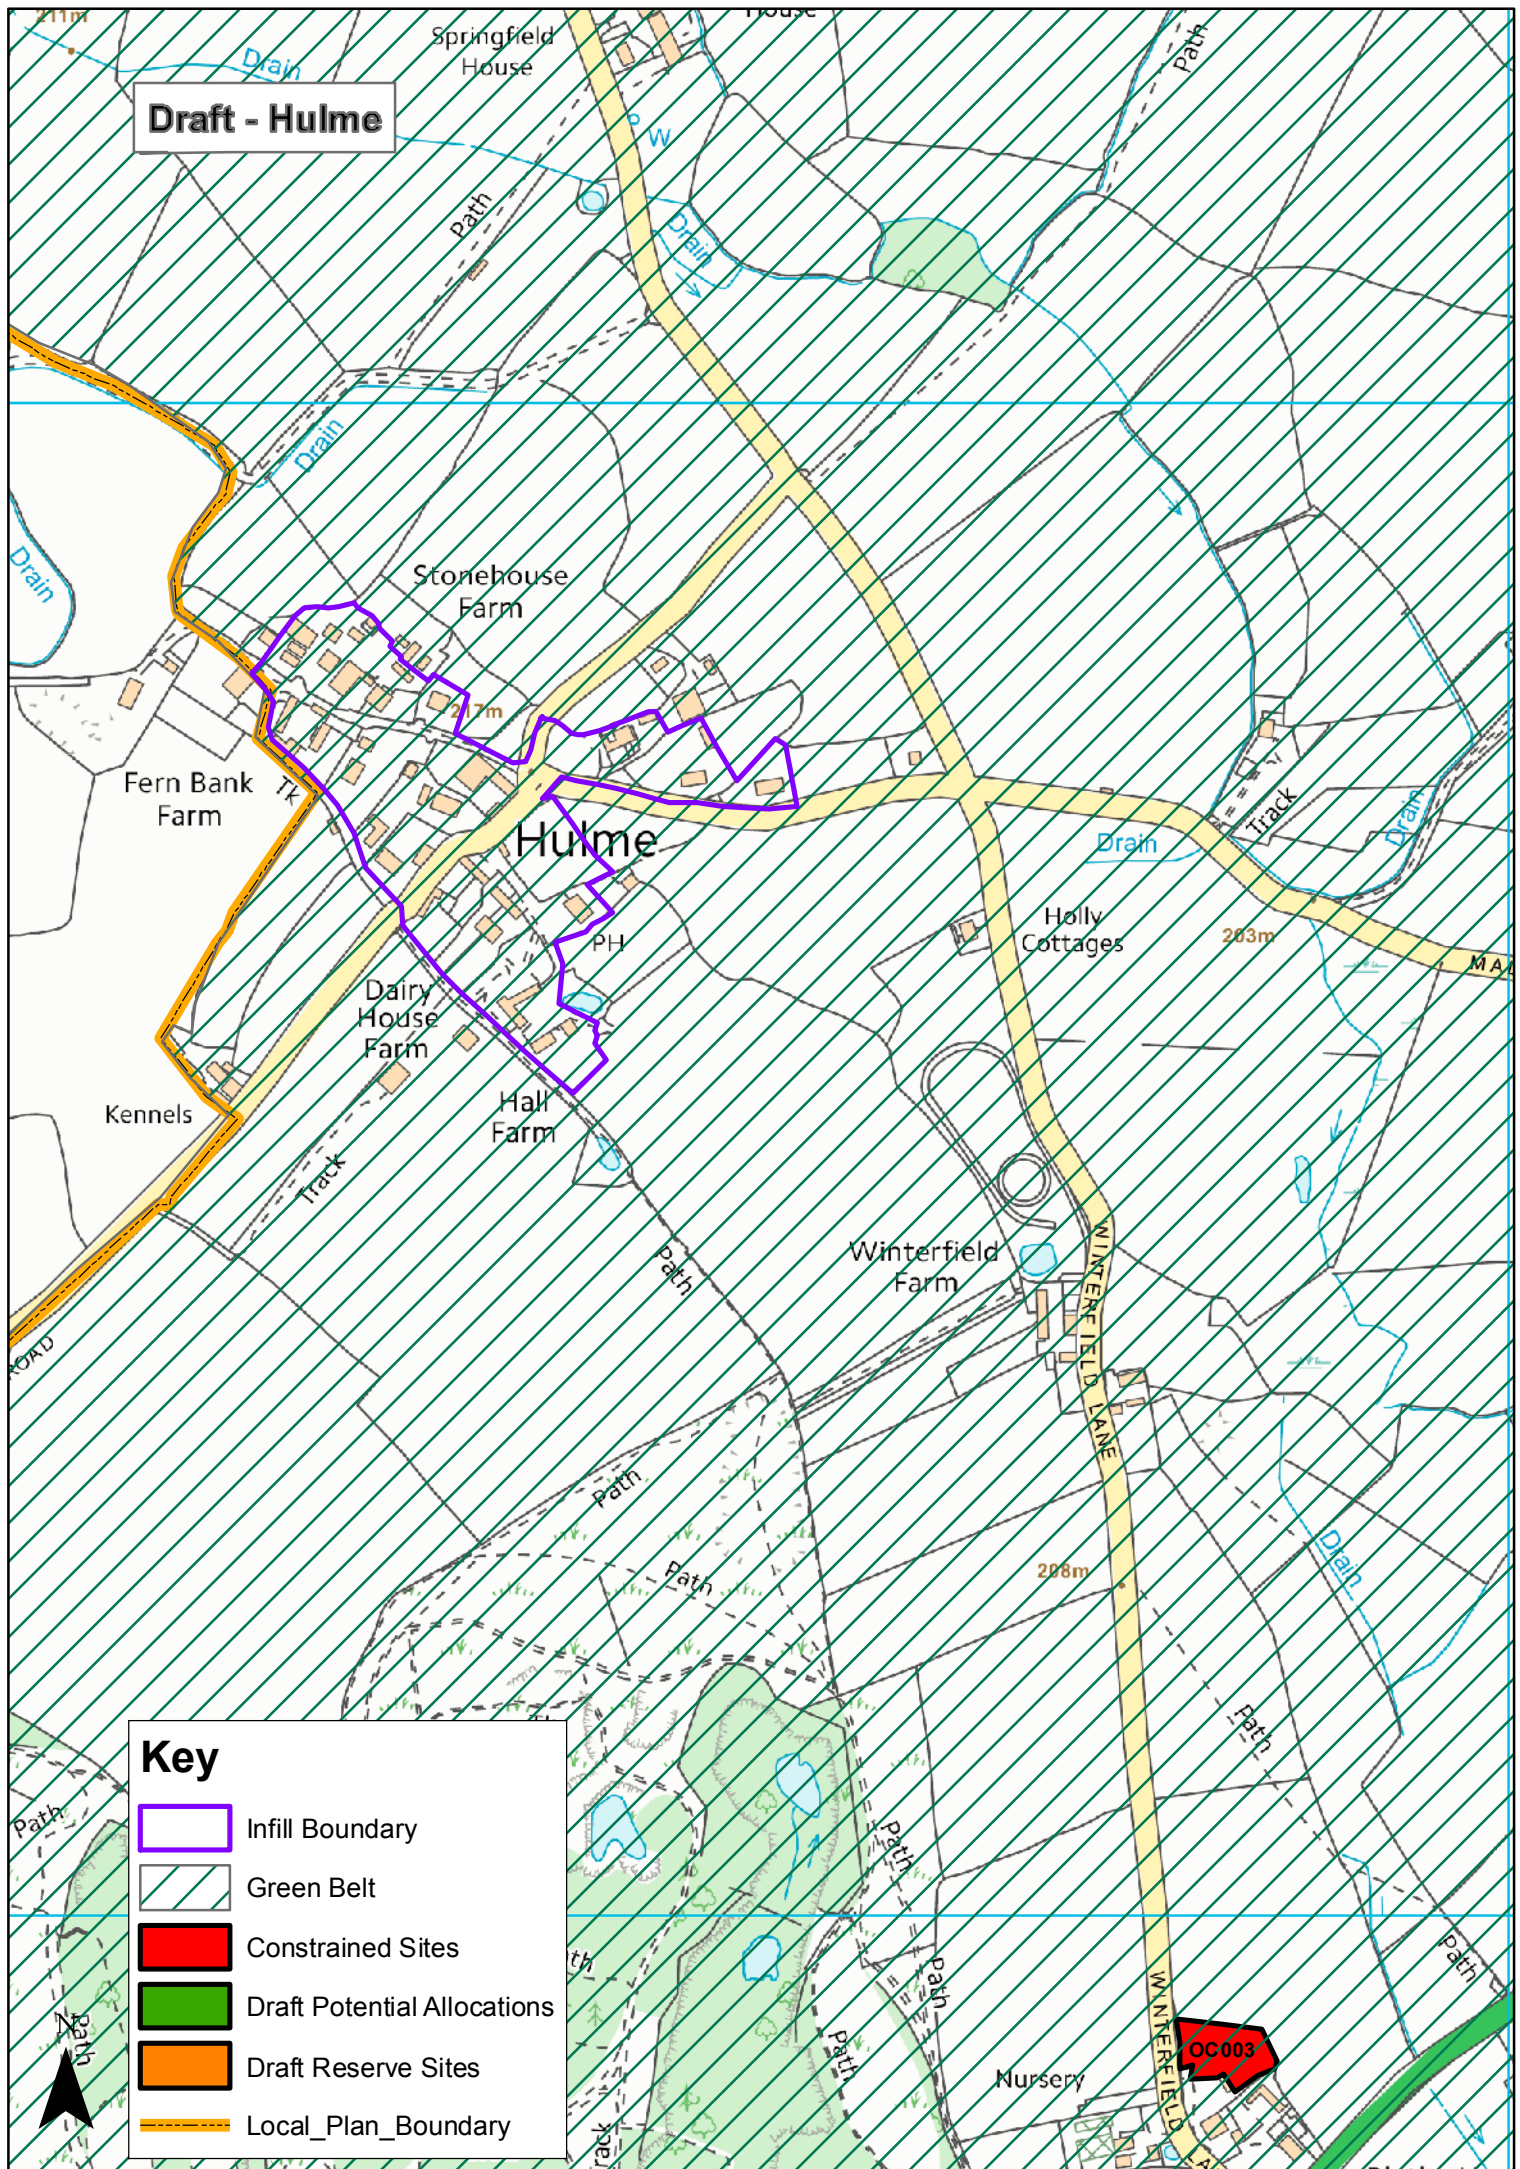

Draft - Hulme

Key

- Infill Boundary
- Green Belt
- Constrained Sites
- Draft Potential Allocations
- Draft Reserve Sites
- Local_Plan_Boundary