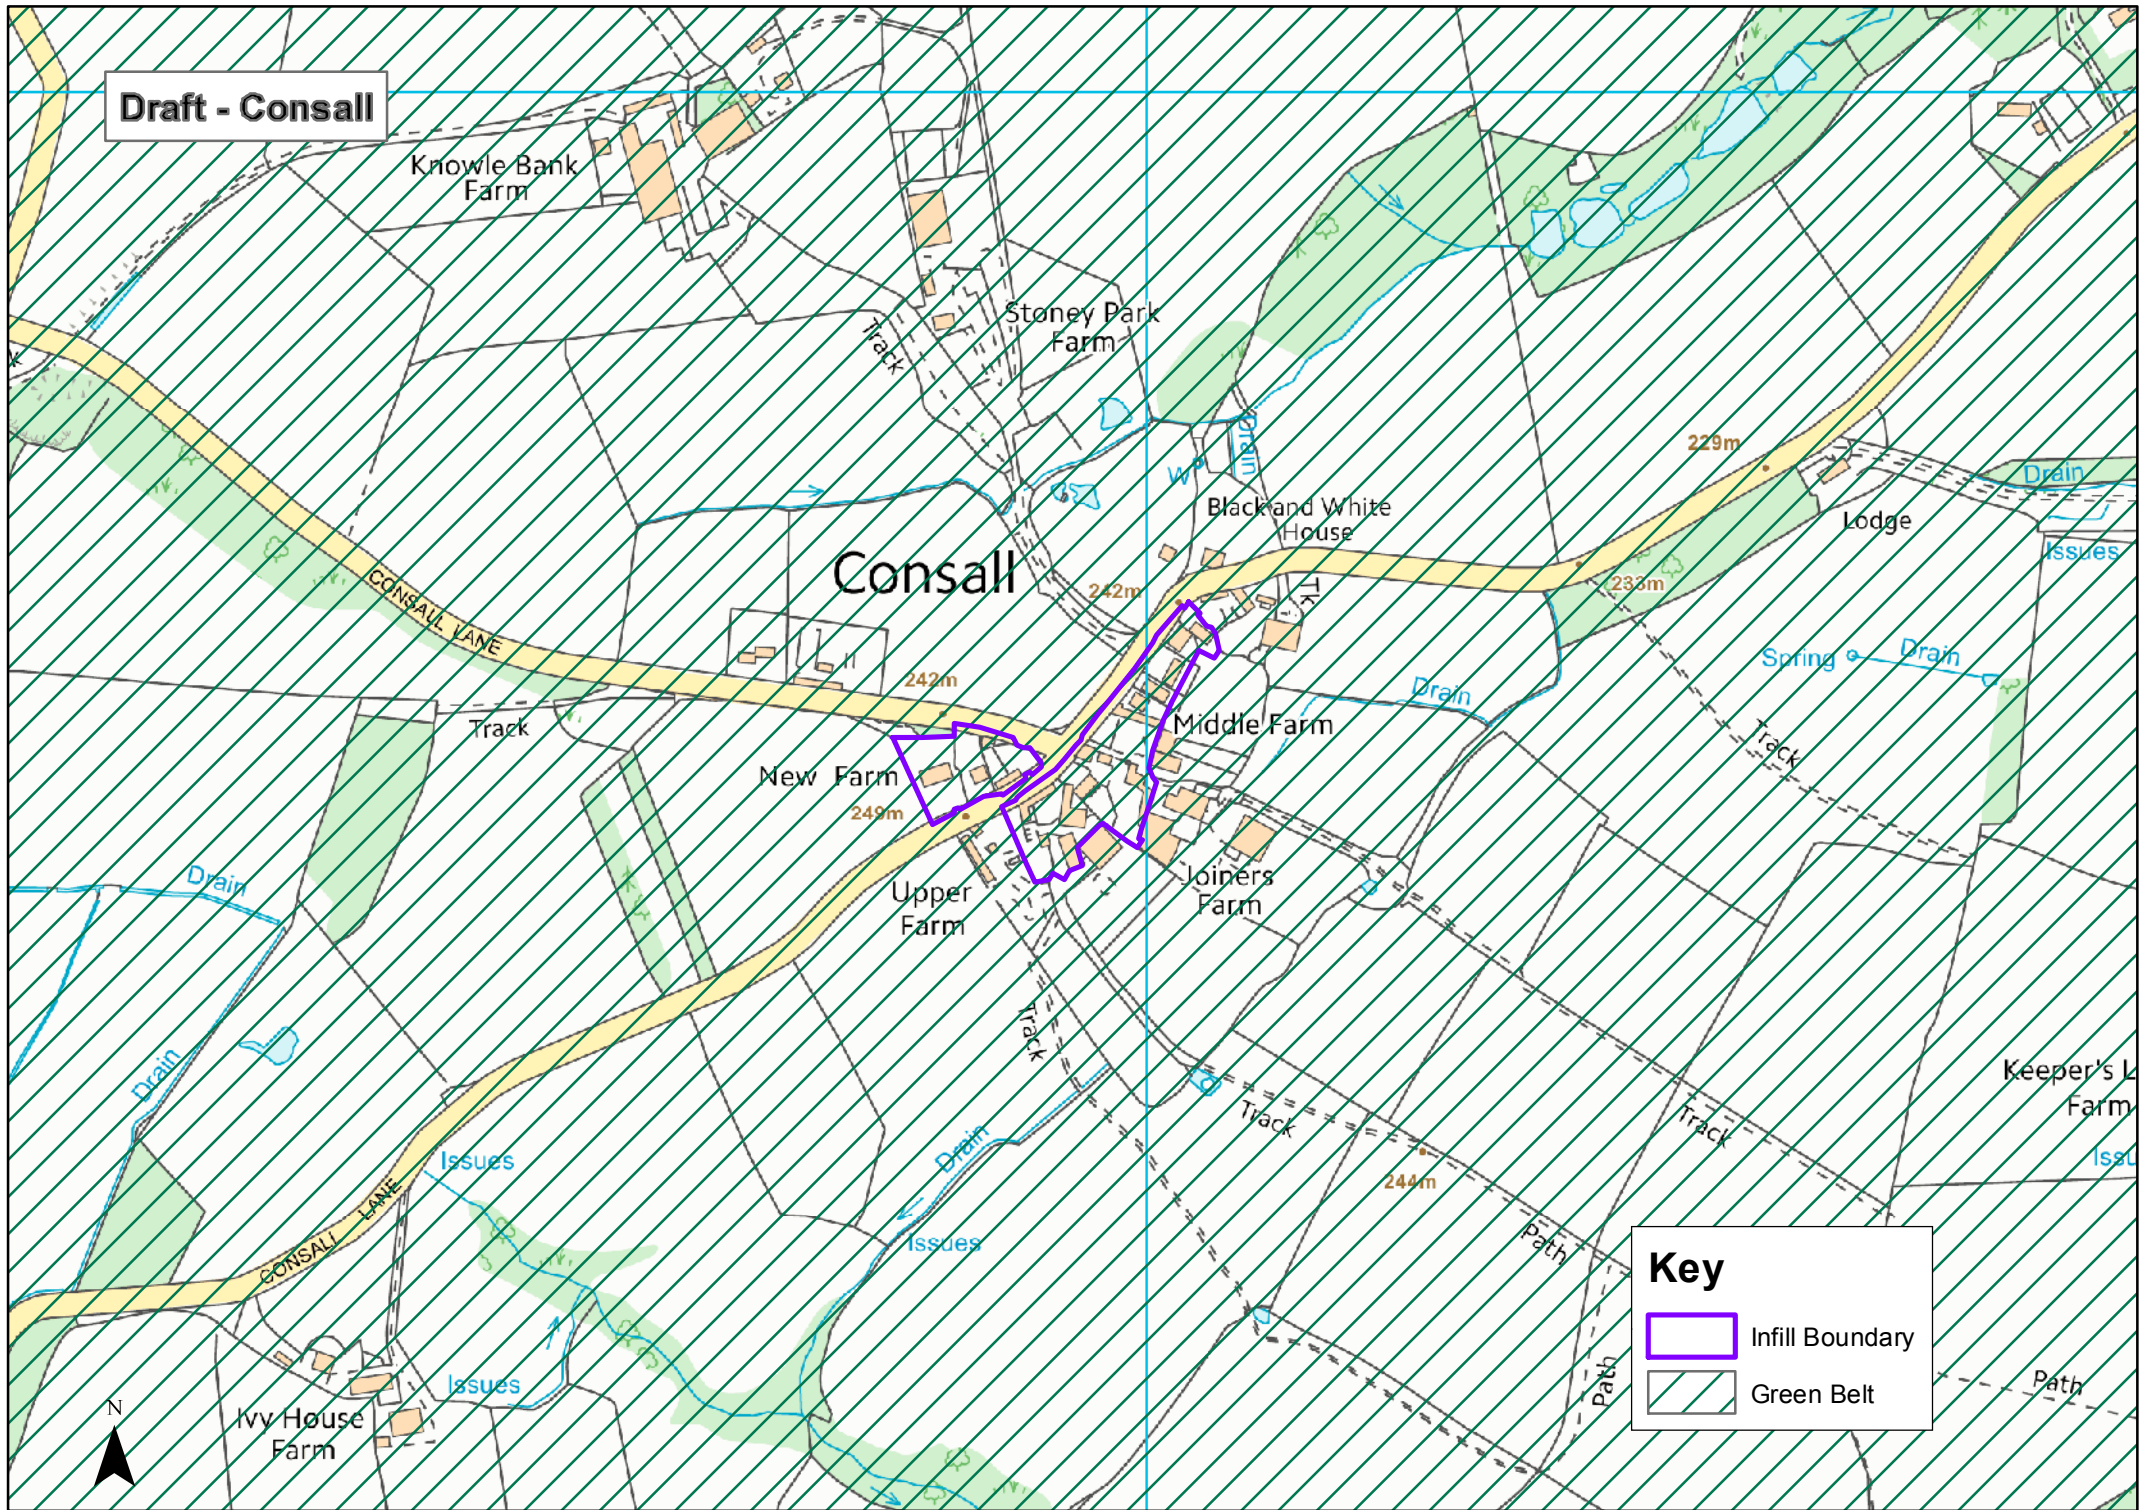

Draft - Blackshaw Moor

Key

- Infill Boundary
- Constrained Sites
- Draft Potential Allocations
- Draft Reserve Sites
- Local_Plan_Boundary

Draft - Boundary

Key

-  Infill Boundary
-  Green Belt

Draft - Bradnop

Key

-  Infill Boundary

Draft - Caverswall & Cookshill

Key

- Infill Boundary
- Green Belt
- Public Open Space
- Constrained Sites
- Draft Potential Allocations
- Draft Reserve Sites

Draft - Checkley

Key

-  Infill Boundary
-  Public Open Space