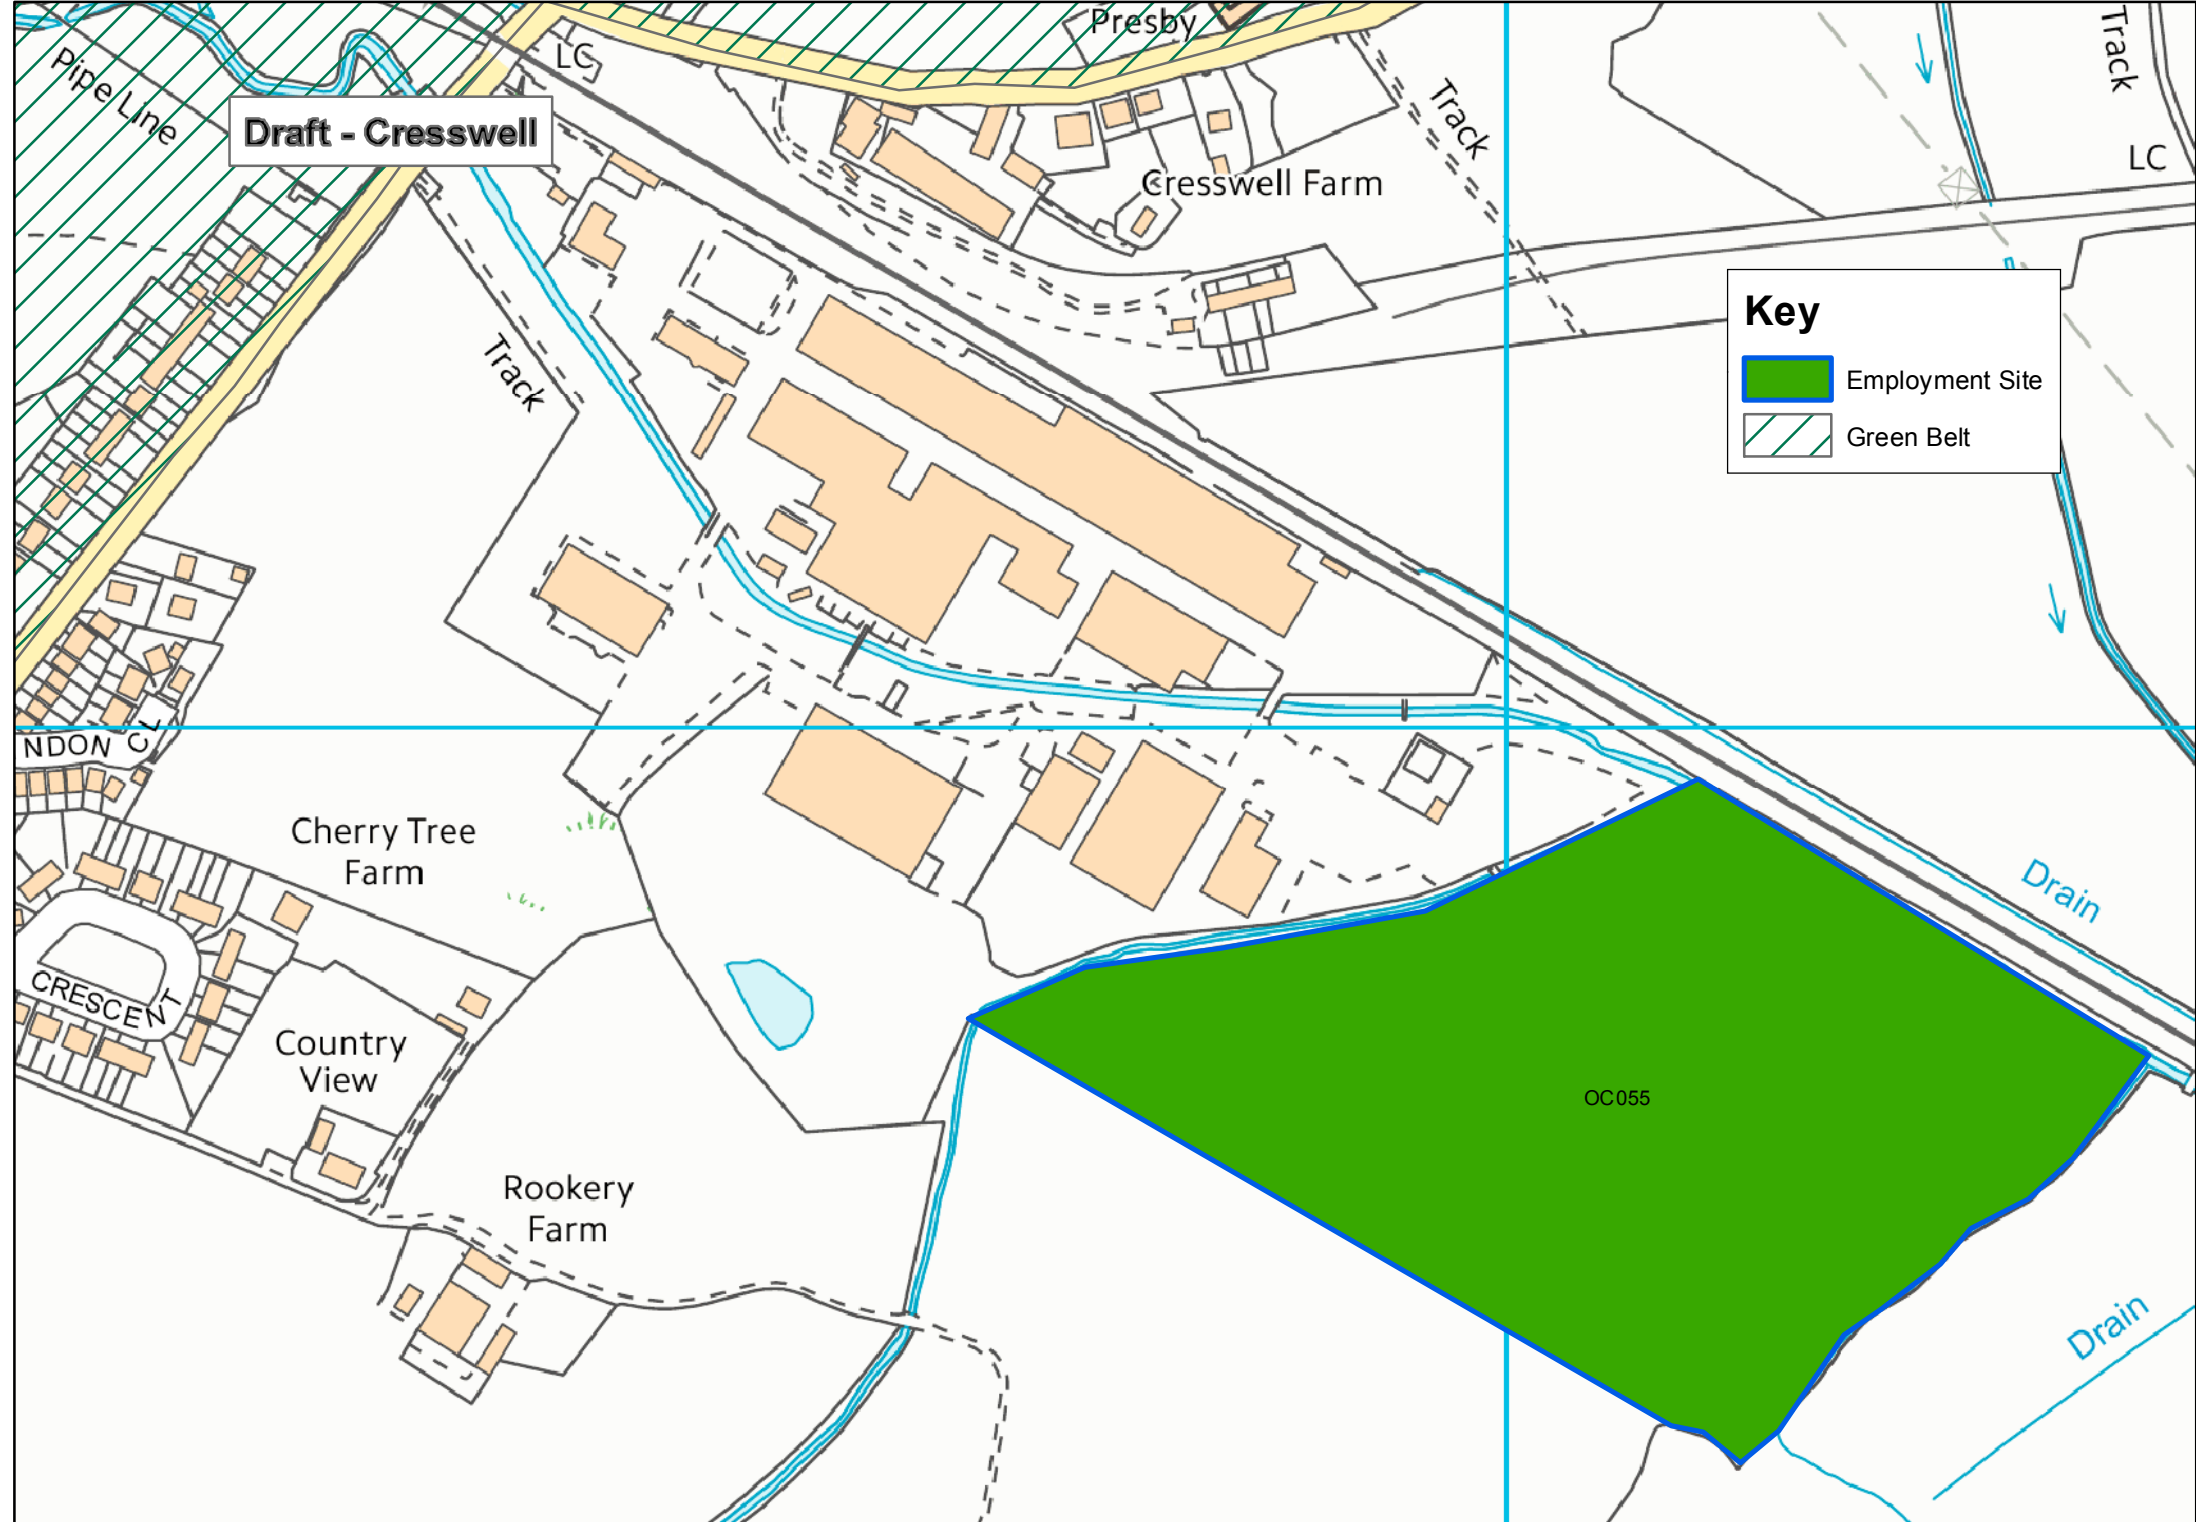

Draft - Blackshaw Moor

Key

- Infill Boundary
- Constrained Sites
- Draft Potential Allocations
- Draft Reserve Sites
- Local_Plan_Boundary

Draft - Boundary

Key

-  Infill Boundary
-  Green Belt

Draft - Bradnop

Key

-  Infill Boundary

Draft - Caverswall & Cookshill

Key

- Infill Boundary
- Green Belt
- Public Open Space
- Constrained Sites
- Draft Potential Allocations
- Draft Reserve Sites

Draft - Checkley

Key

-  Infill Boundary
-  Public Open Space

Draft - Consall

Consall

Key

- Infill Boundary
- Green Belt

Draft - Dilhorne

Key

-  Infill Boundary
-  Green Belt
-  Public Open Space
-  Constrained Sites
-  Draft Potential Allocations
-  Draft Reserve Sites