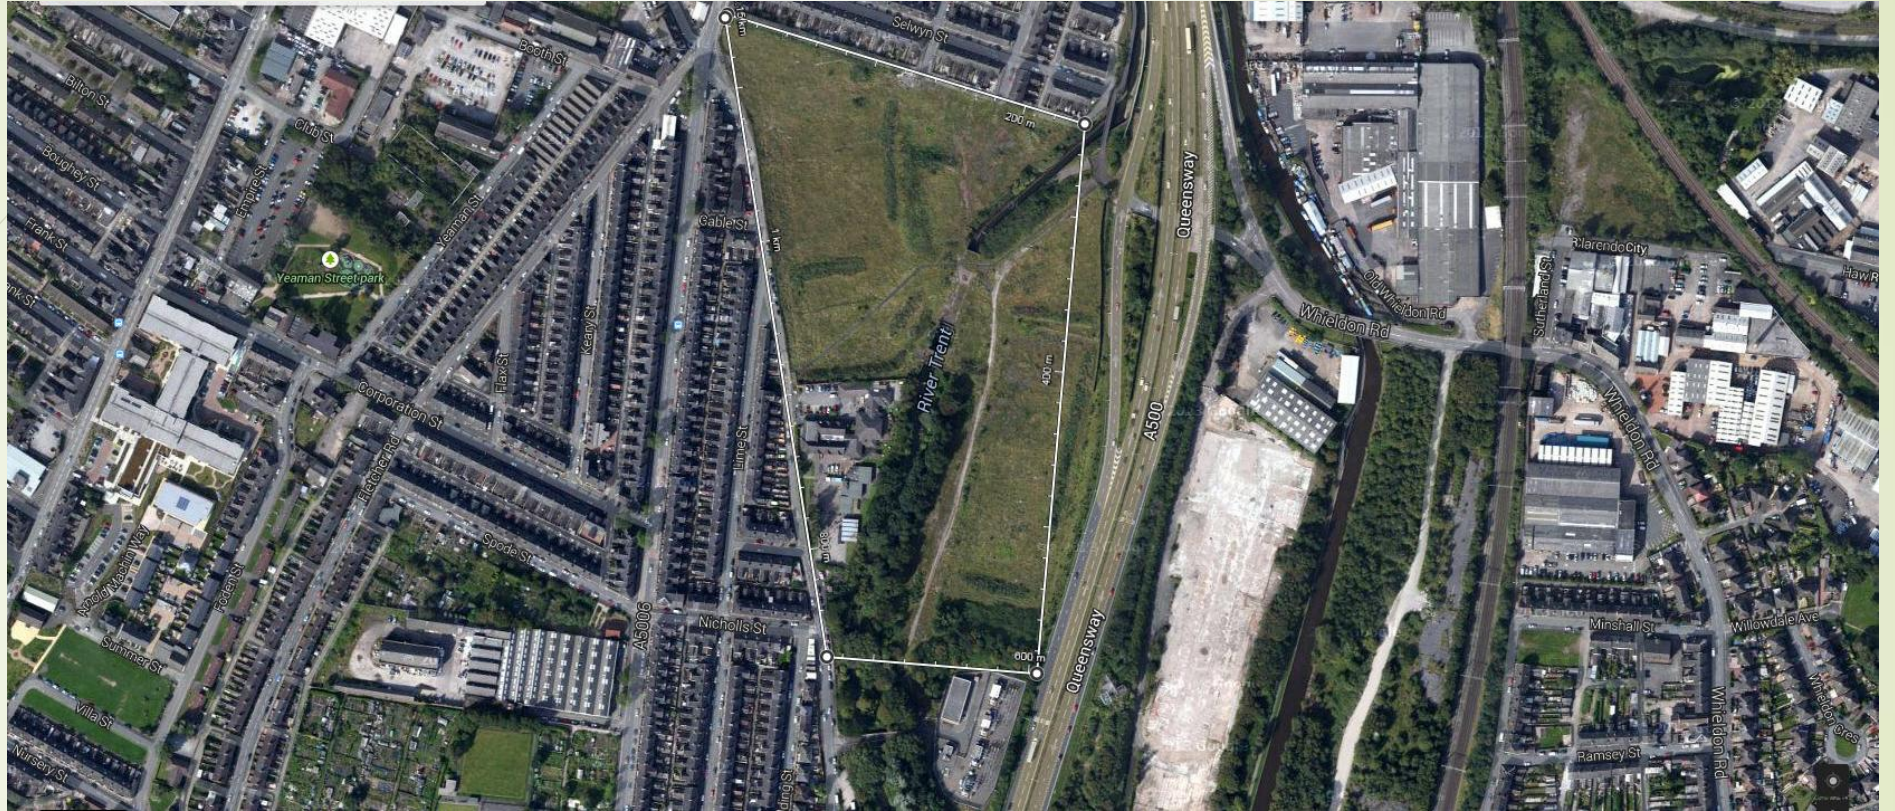

Brownfield Sites Stoke On Trent.

Bucknall New Road, Hanley.

Brownfield site Bucknall New Road at junction of Wellington Road.

Bucknall New Road, Hanley.

Brownfield site running between Ludlow Street, and Bucknall New Road, Hanley.

Brownfield site in area of Century Street and Waterloo Road, Hanley.

Century Street, Hanley.

Overhead view of Brownfield site in area of Century Street and Waterloo Road area, Hanley.

Lichfield Street, Hanley.

Brownfield site in area of Lichfield Street, Hanley.

Lichfield Street, Hanley.

Overhead view of Brownfield site in area of Lichfield Street, Hanley.

Queensway, Stoke.

Brownfield site in area of Queensway, Stoke.

Queensway, Stoke.

Overhead view of Brownfield site in area of Queensway, Stoke.