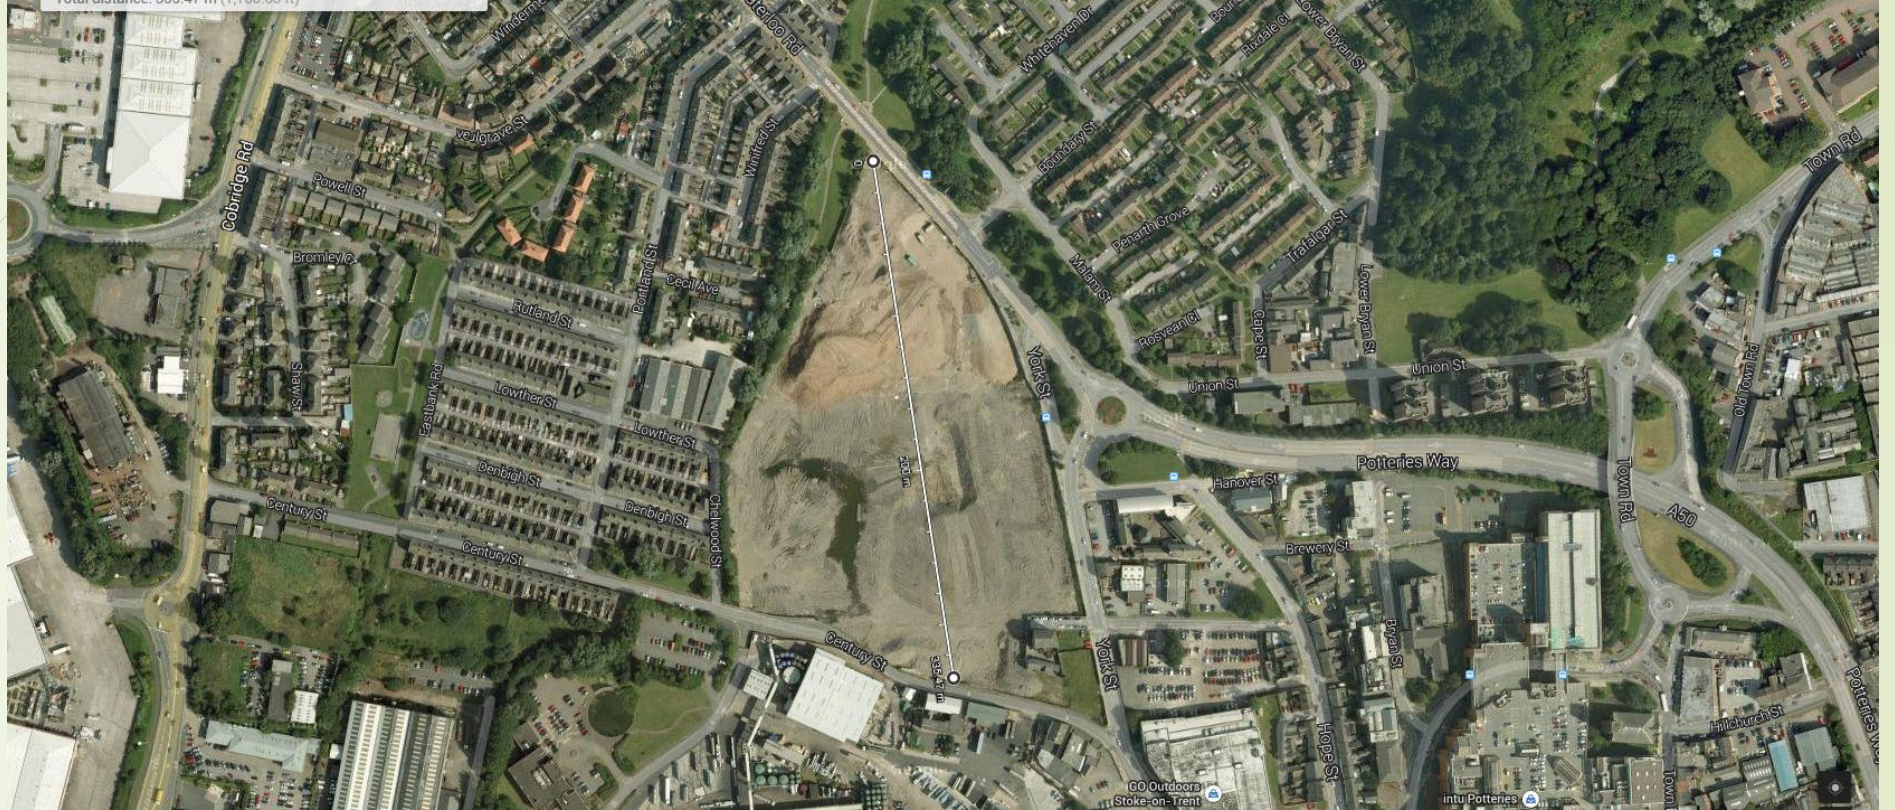

Brownfield Sites Stoke On Trent.

Bucknall New Road, Hanley.

Brownfield site Bucknall New Road at junction of Wellington Road.

Bucknall New Road, Hanley.

Brownfield site running between Ludlow Street, and Bucknall New Road, Hanley.

Century Street, Hanley.

Brownfield site in area of Century Street and Waterloo Road, Hanley.

Century Street, Hanley.

Brownfield site in area of Century Street and Waterloo Road, Hanley.

Century Street, Hanley.

Brownfield site in area of Century Street and Waterloo Road, Hanley.

Century Street, Hanley.

Overhead view of Brownfield site in area of Century Street and Waterloo Road area, Hanley.

Lichfield Street, Hanley.

Brownfield site in area of Lichfield Street, Hanley.

Lichfield Street, Hanley.

Overhead view of Brownfield site in area of Lichfield Street, Hanley.

Queensway, Stoke.

Brownfield site in area of Queensway, Stoke.