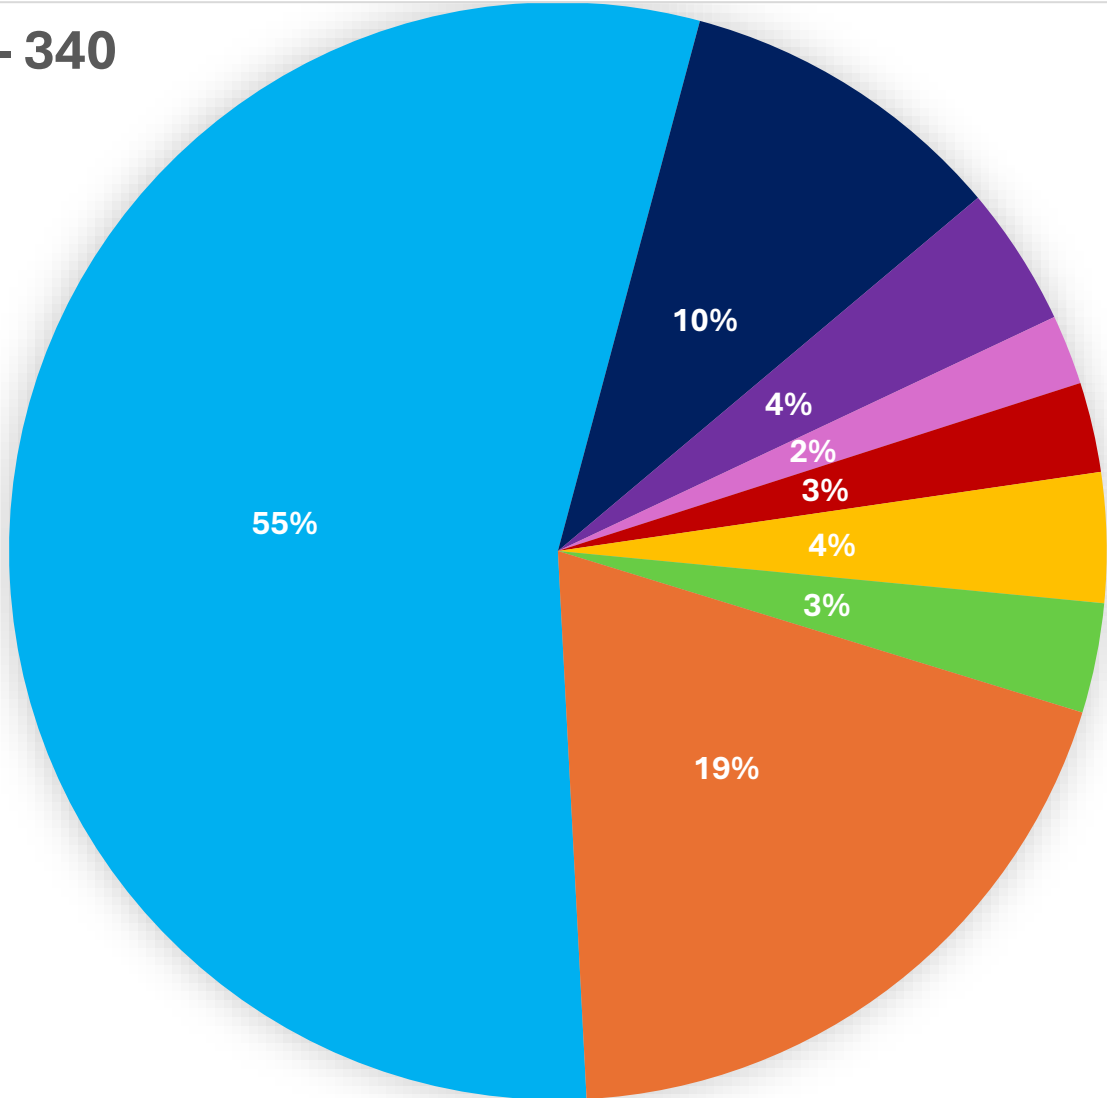

Total comments – 340

- Main and teaching pool facilities
- Swimming pool changing facilities
- Reception/ café facilities
- Soft/ adventure play facilities
- Gym extension
- Group exercise studio
- Community wellness suite
- Other